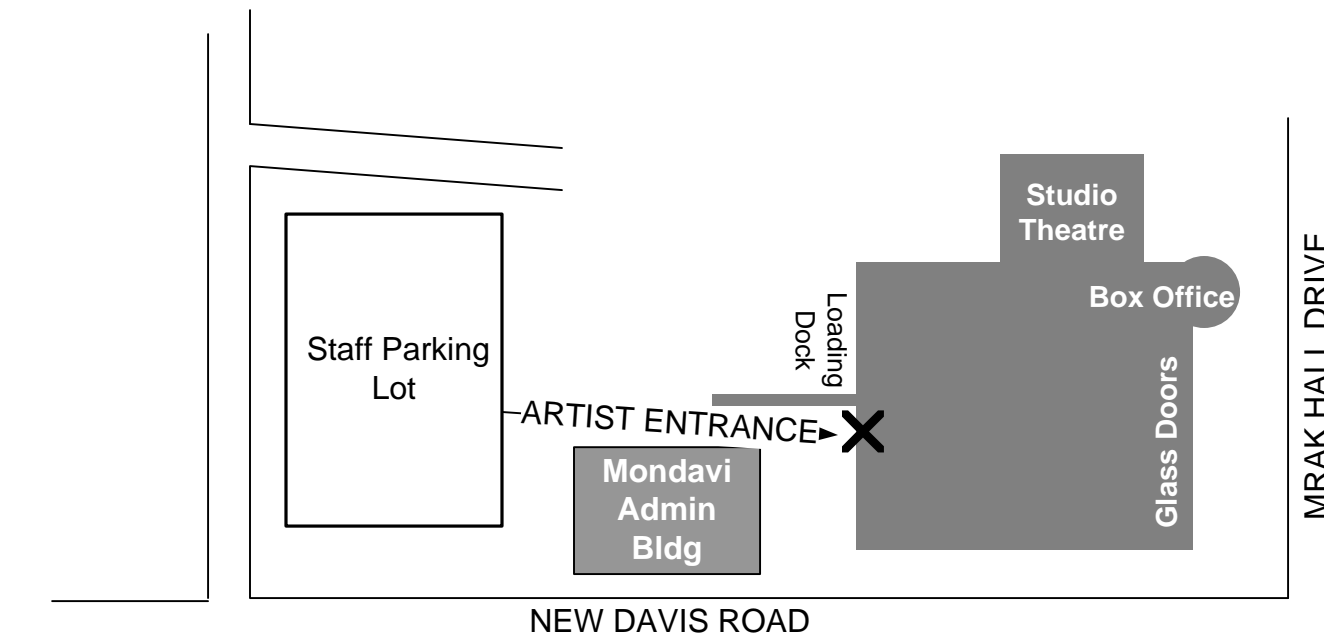

Please use the **artist entrance** on the day of your performance at Mondavi Center. Do not instruct performers to enter through the front doors. The **artist entrance** to the Mondavi Center is located in the **backstage area**. Artists may park in the parking structure across the street and enter through the rear of the building.

DIRECTIONS TO MONDAVI CENTER

From I-80 West (from Sacramento), take the UC Davis/Mondavi Center exit. Turn right onto Old Davis Road and continue north to the parking structure entrance on the right.

From I-80 East (from Bay Area), take the UC Davis/Mondavi Center exit. Turn left onto Old Davis Road and continue north to the parking structure entrance on the right.

From Highway 113 South (from Woodland), take the I-80 east off-ramp towards Sacramento. Take the UC Davis/Mondavi Center Exit near the end of the ramp and turn left onto Old Davis Road. Continue north to the parking structure entrance on the right.