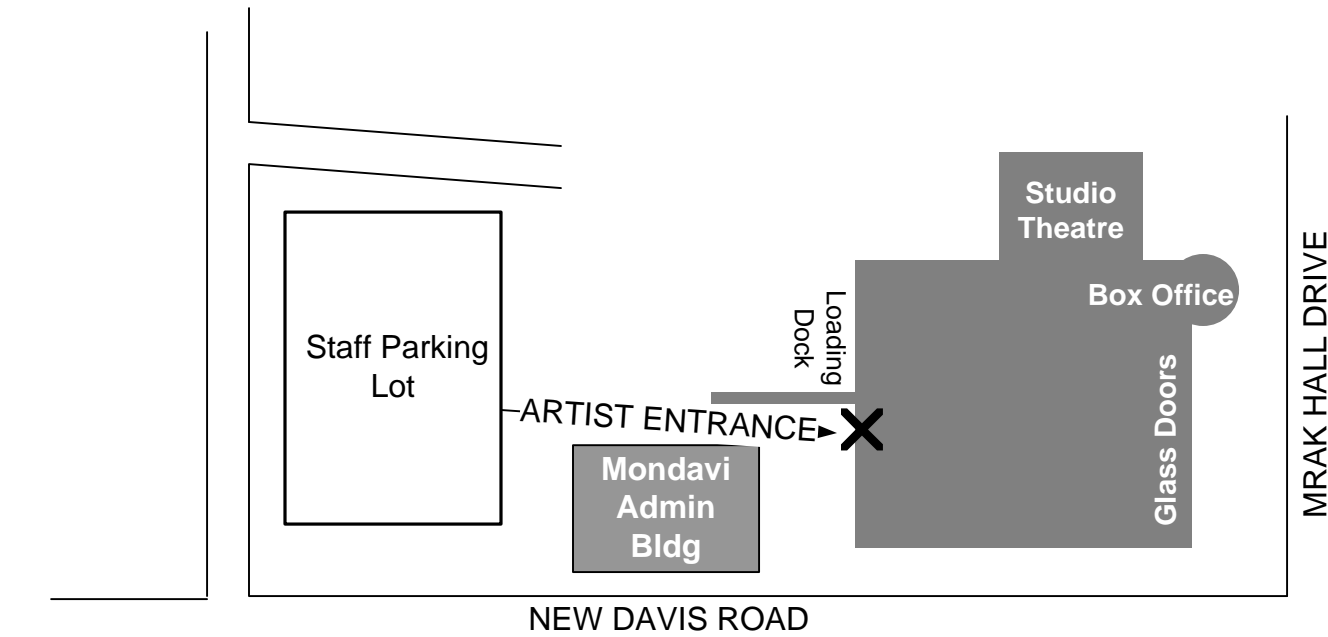

Please use the **artist entrance** on the day of your performance at Mondavi Center. Do not instruct performers to enter through the front doors. The **artist entrance** to the Mondavi Center is located in the **backstage area**. Artists may park in the parking structure across the street and enter through the rear of the building.

DIRECTIONS TO MONDAVI CENTER

From I-80 West (from Sacramento), take the UC Davis/Mondavi Center exit. Turn right onto Old Davis Road and continue north to the parking structure entrance on the right.

From I-80 East (from Bay Area), take the UC Davis/Mondavi Center exit. Turn left onto Old Davis Road and continue north to the parking structure entrance on the right.

From Highway 113 South (from Woodland), take the I-80 east off-ramp towards Sacramento. Take the UC Davis/Mondavi Center Exit near the end of the ramp and turn left onto Old Davis Road. Continue north to the parking structure entrance on the right.