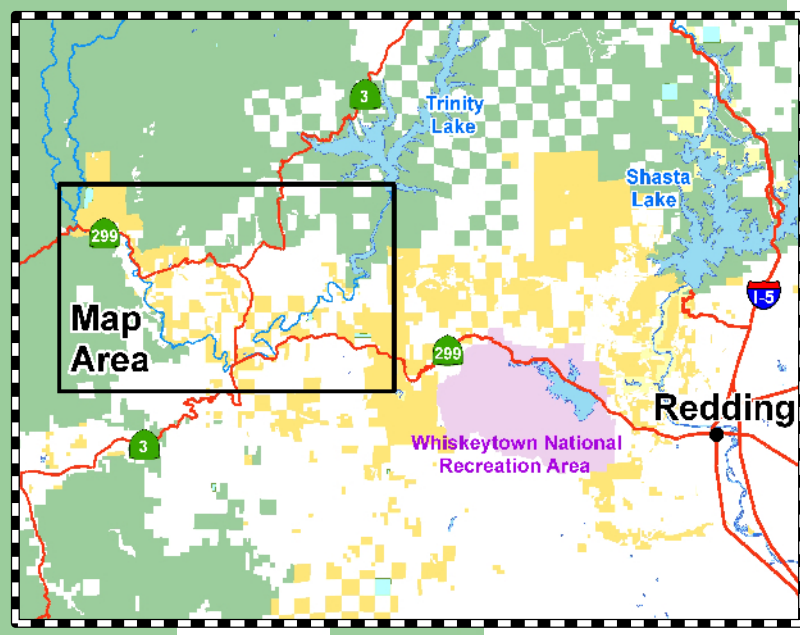

Wild and Scenic Trinity River Public Access

Bureau of Land Management - Redding, CA (530) 224-2100 www.blm.gov/ca/redding

BLM Lands	Private Lands	Highway
CA - State Lands	Campground	Roads
CA Dept. of Fish & Game	Dam	River
National Park Service	River Access	Creeks
USDA Forest Service	Trailhead	Local Towns

To Redding