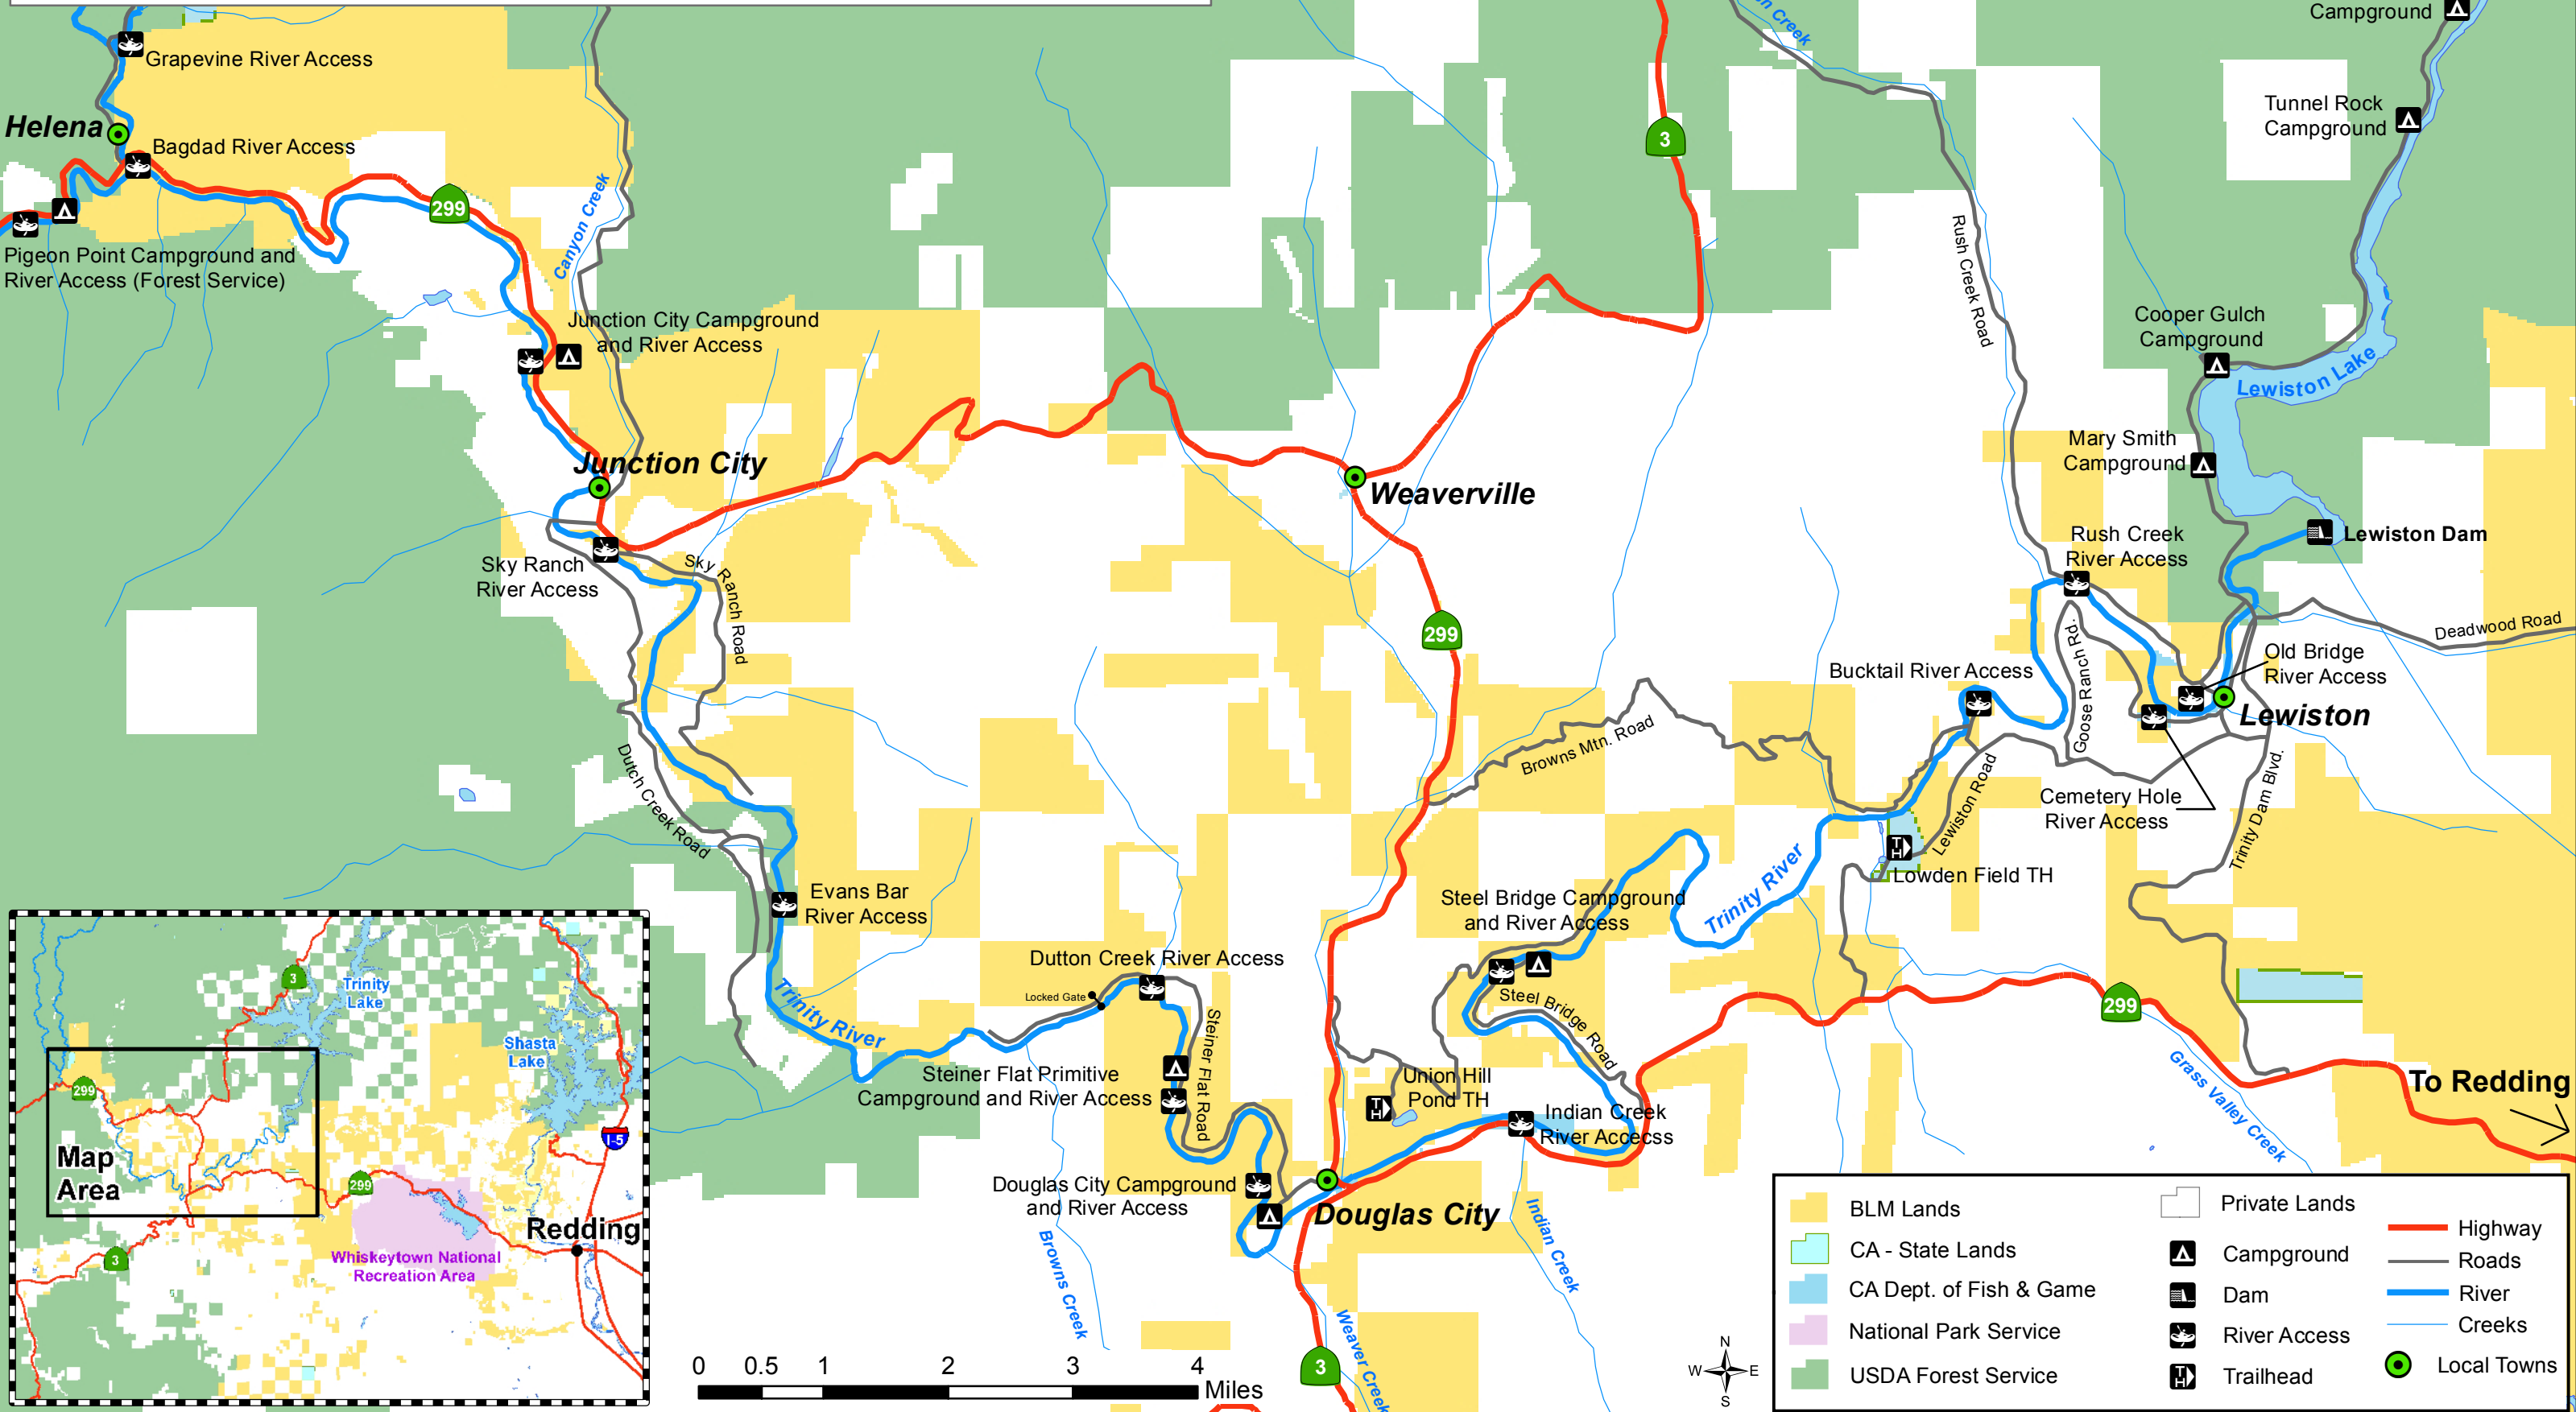

Wild and Scenic Trinity River Public Access

Bureau of Land Management - Redding, CA (530) 224-2100 www.blm.gov/ca/redding

BLM Lands	Private Lands	Highway
CA - State Lands	Campground	Roads
CA Dept. of Fish & Game	Dam	River
National Park Service	River Access	Creeks
USDA Forest Service	Trailhead	Local Towns

To Redding