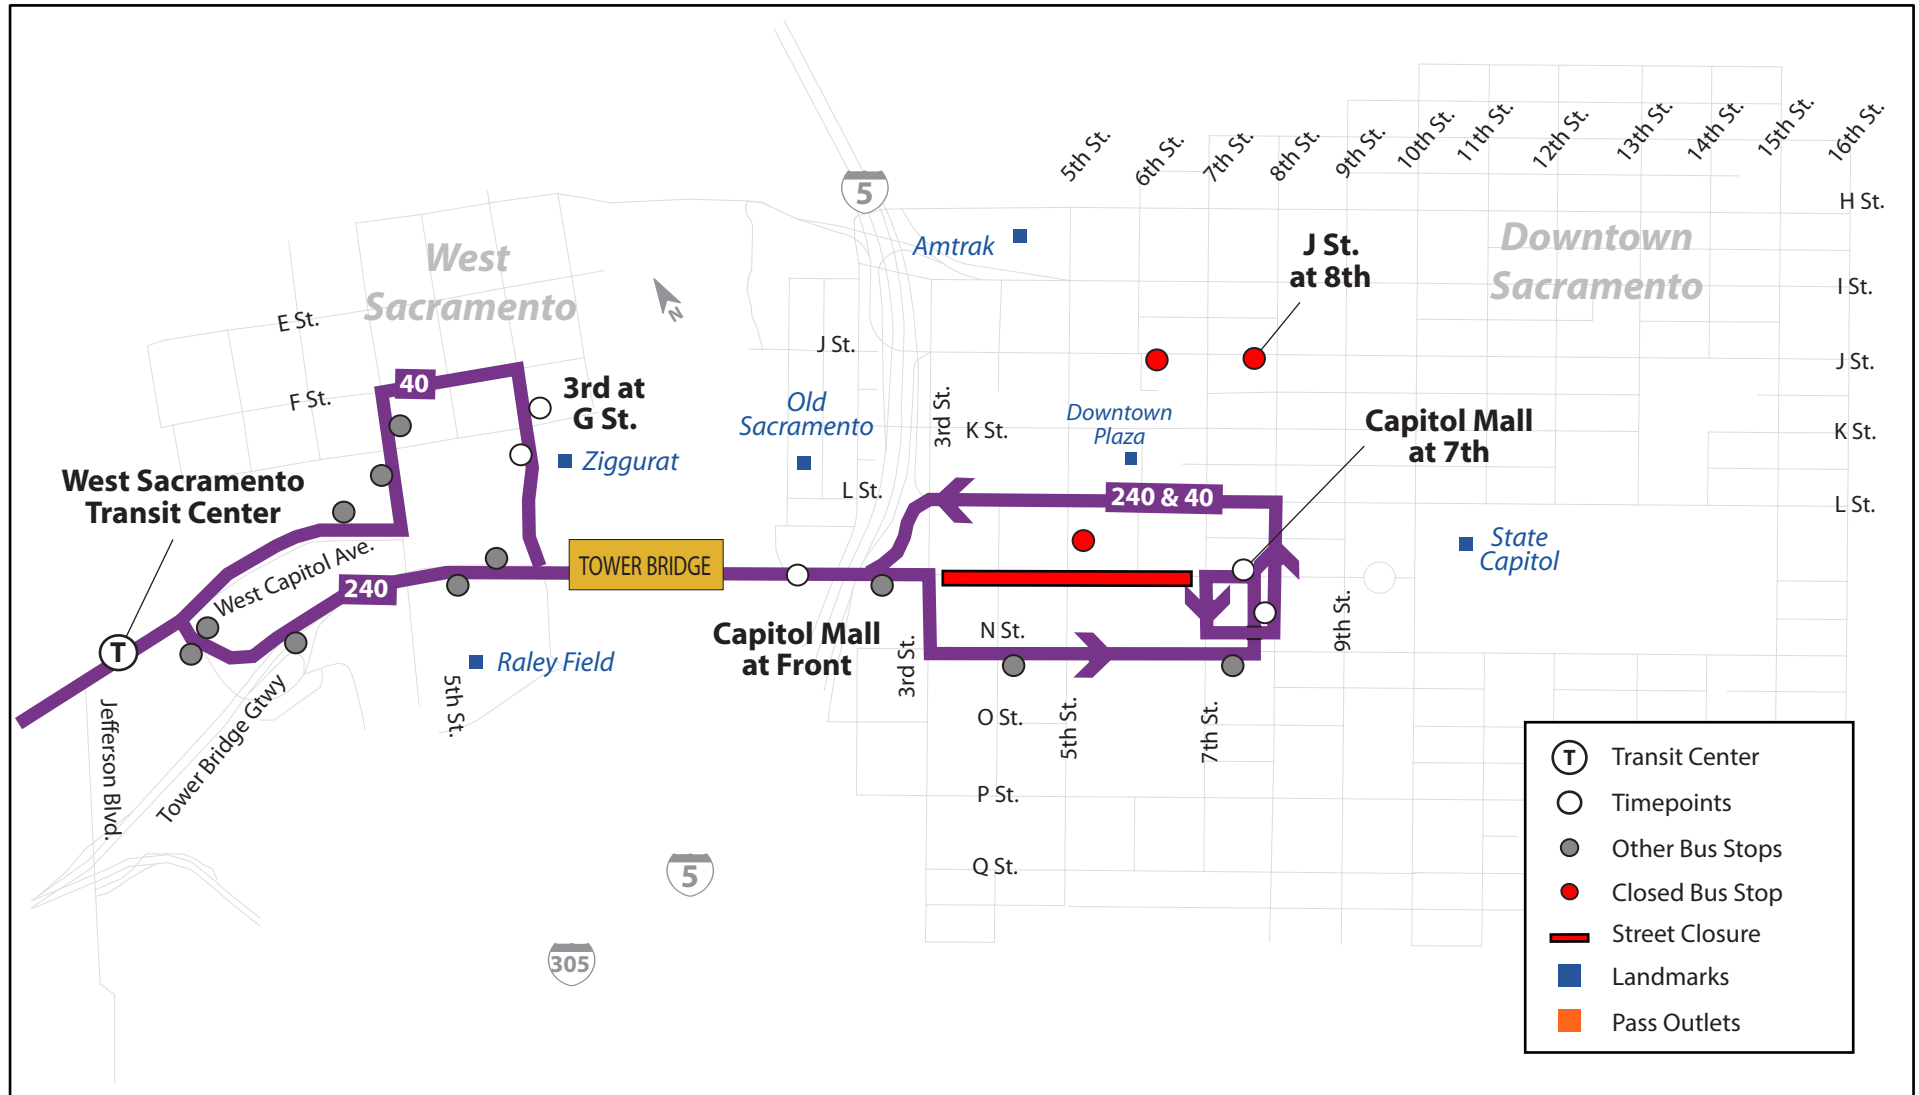

Downtown Chow Down

Saturday, October 29, 2016

West Sacramento Routes 240 & 40 | Downtown Sacramento

IMPORTANT NOTICE

On **Saturday, October 29, 2016**, from 6:00 am till 5:30 pm, **Capitol Mall** (between 3rd and 5th Streets) will be closed due to the Downtown Chow Down event. Due to these closures, Yolobus Routes traveling through Downtown Sacramento will be rerouted only during the specified times. The affected bus routes include **Routes 42A/42B, 40, and 240**. Yolobus will resume normal service after 5:30 pm on **Saturday, October 29, 2016**.

Yolo County Transportation District
350 Industrial Way
Woodland CA 95776
(530) 661-0816