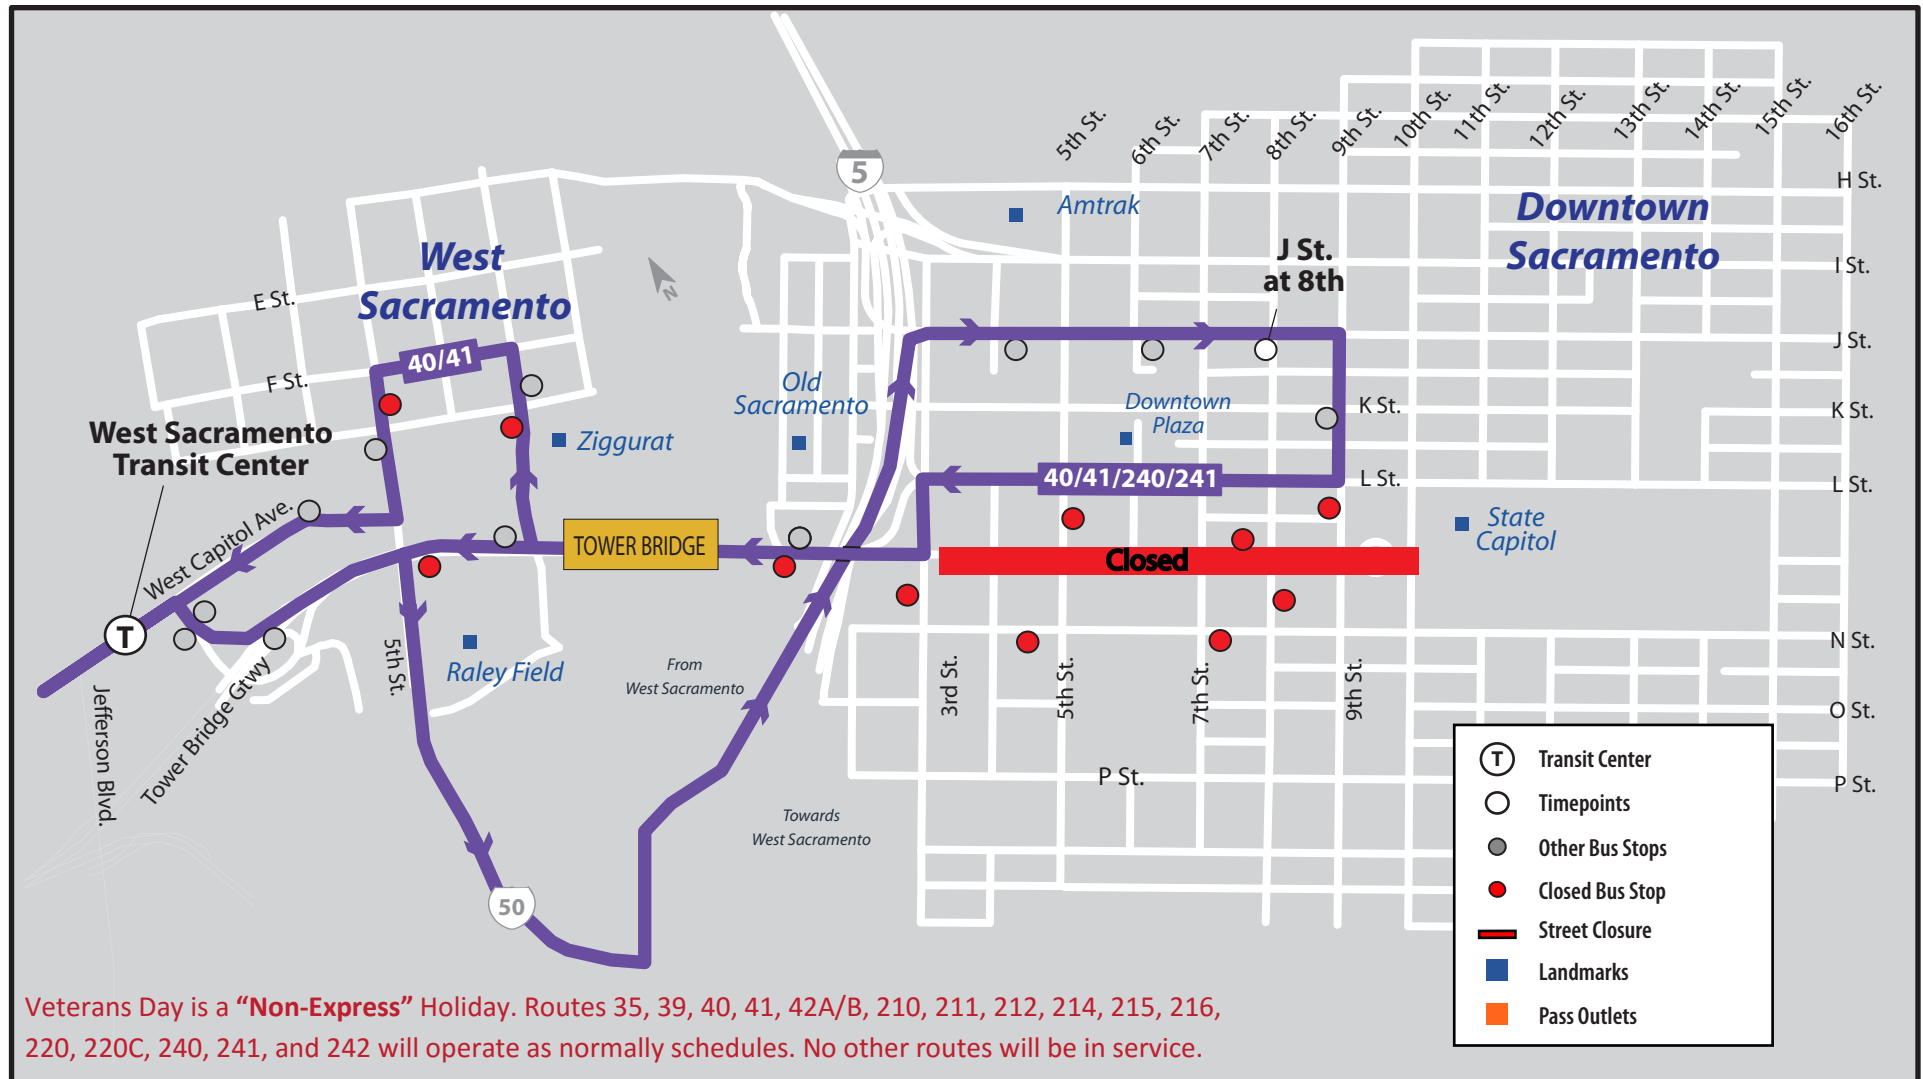

Veterans Day Parade

Friday, November 11, 2016

Routes 40, 41, 240, 241 | West Sacramento

IMPORTANT NOTICE

On **Friday, November 11, 2016**, from 6:00 am till 3:30 pm, **Capitol Mall** in downtown Sacramento will be closed for the **Veterans Day Parade** event. Due to this closure, all Yolobus routes going through downtown Sacramento will be rerouted. This includes the following routes: **39(AM), 40, 41, 240, 241, 42A, and 42B**. Please refer to the maps for the routes and bus stops' changes.

Veterans Day is a "Non-Express" Holiday. Routes 35, 39, 40, 41, 42A/B, 210, 211, 212, 214, 215, 216, 220, 220C, 240, 241, and 242 will operate as normally schedules. No other routes will be in service.

Yolo County Transportation District
350 Industrial Way
Woodland CA 95776
(530) 661-0816