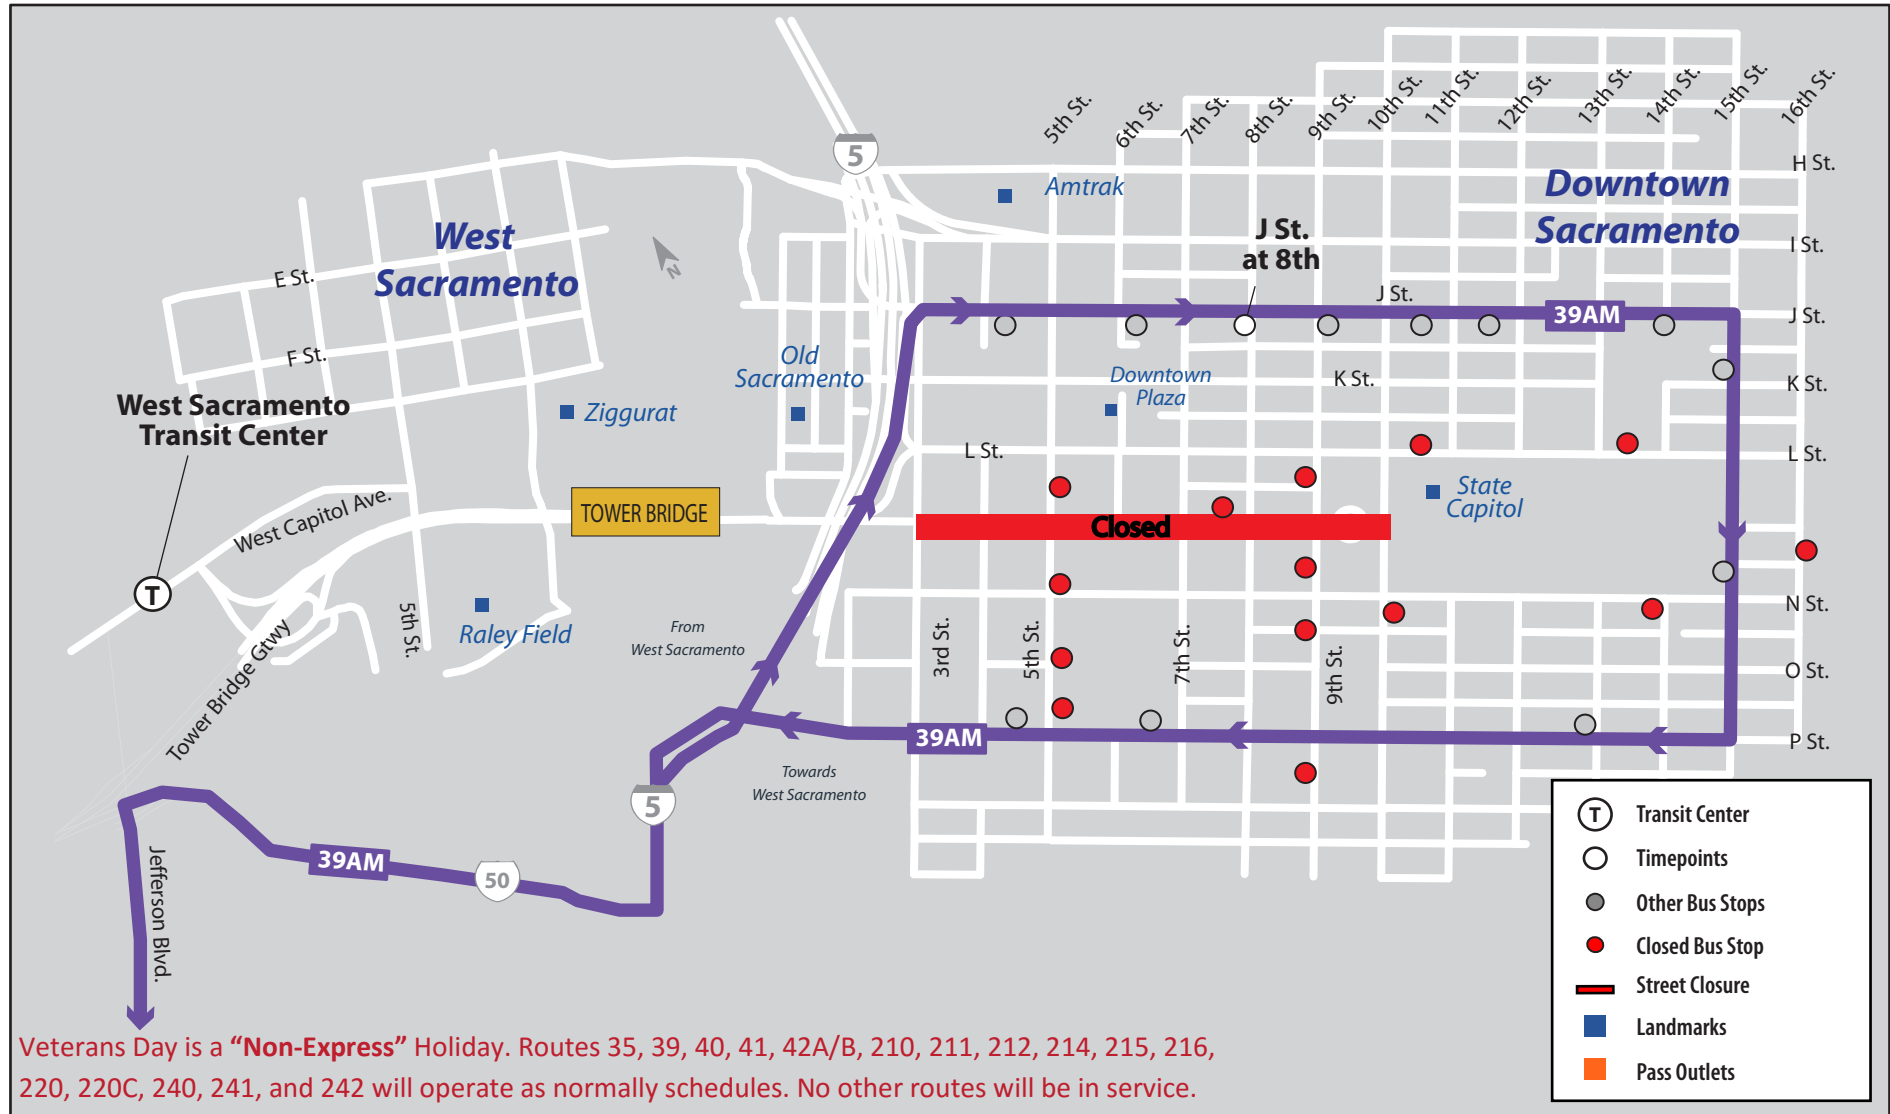

Veterans Day Parade

Friday, November 11, 2016

Route 39AM | West Sacramento

IMPORTANT NOTICE

On **Friday, November 11, 2016** from 6:00 am till 3:30 pm, **Capitol Mall** in downtown Sacramento will be closed for the **Veterans Day Parade** event. Due to this closure, all Yolobus routes going through downtown Sacramento will be rerouted. This includes the following routes: **39(AM), 40, 41, 240, 241, 42A, and 42B**. Please refer to the maps for the routes and bus stops' changes.

Veterans Day is a "Non-Express" Holiday. Routes 35, 39, 40, 41, 42A/B, 210, 211, 212, 214, 215, 216, 220, 220C, 240, 241, and 242 will operate as normally schedules. No other routes will be in service.