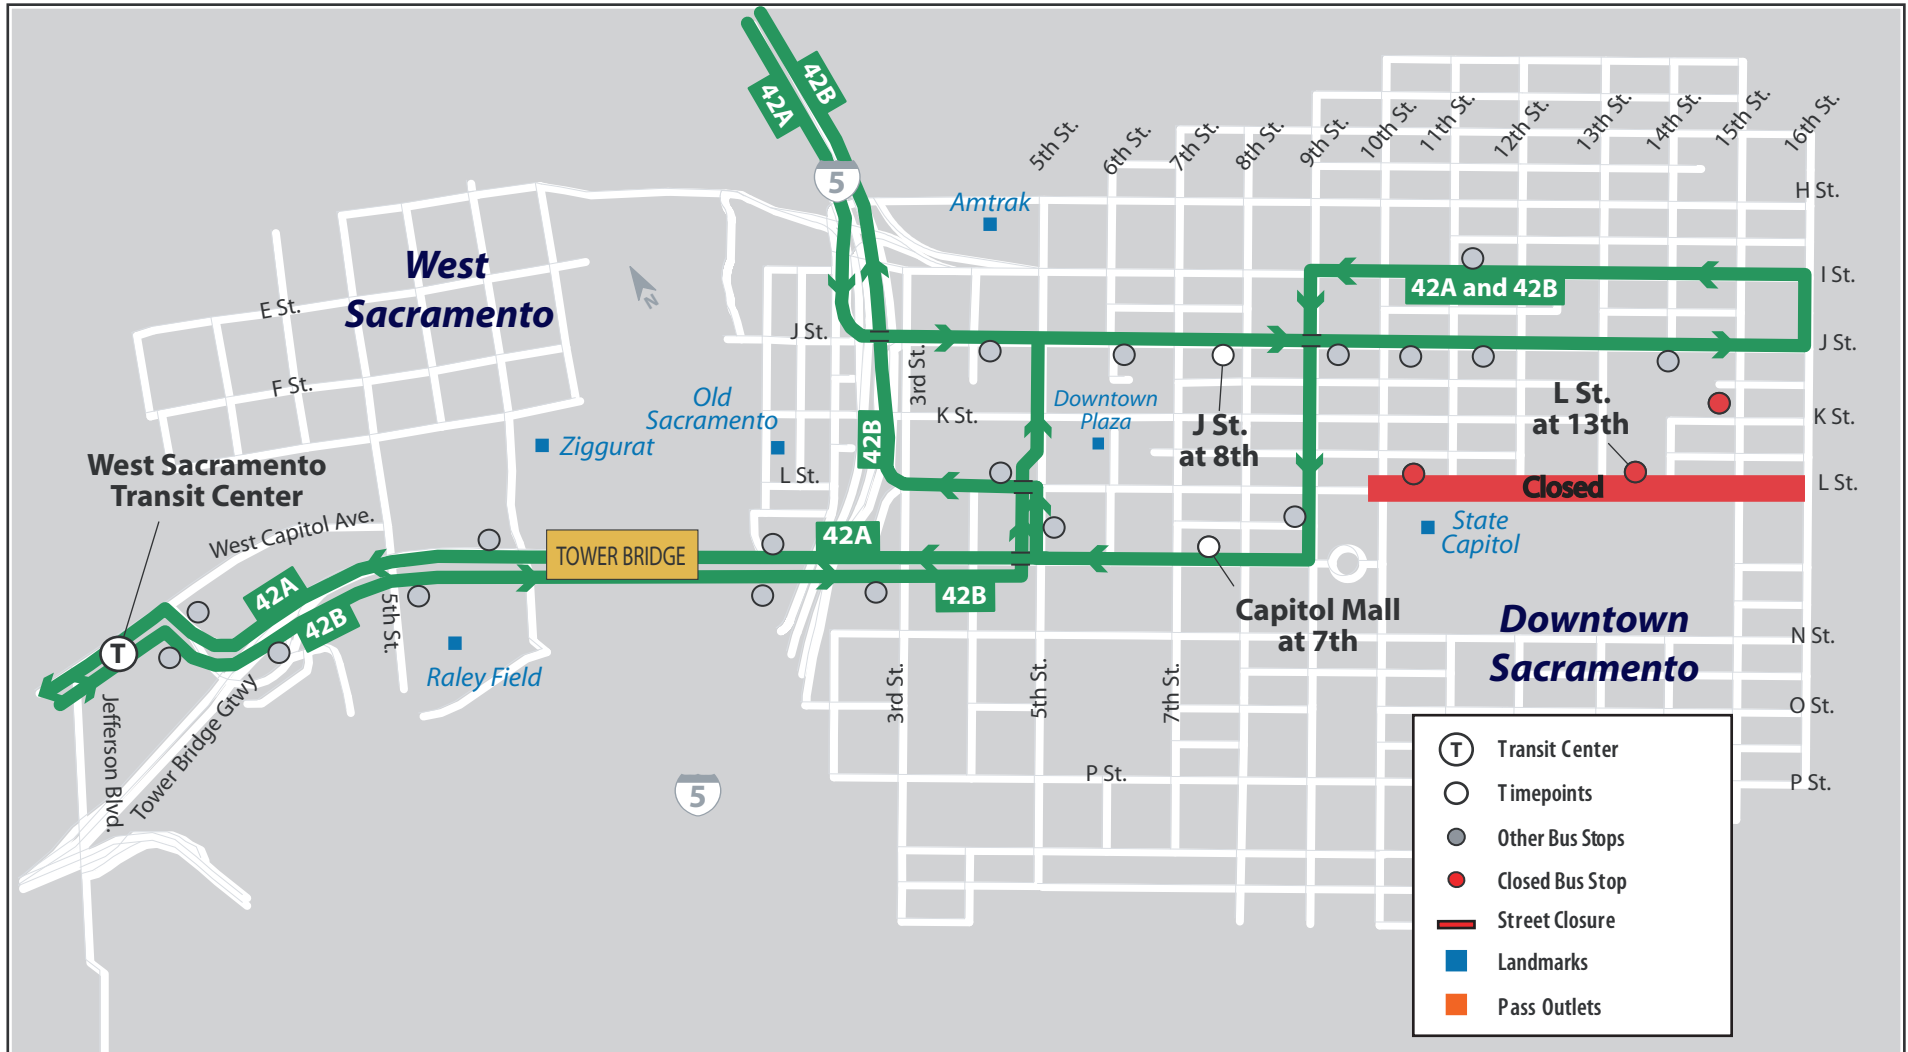

MLK Walk 365 and March for the Dream

Monday, January 16th 2017

Routes 42A & 42B | Downtown Sacramento

IMPORTANT NOTICE

On **Monday, January 16th 2017**, from 8:00 am till 3:00 pm, **L at 13th** will be closed due to MLK Walk 365 and March for the Dream. Due to these closures, Yolobus Routes traveling through Downtown Sacramento will be rerouted only during the specified times. The affected bus routes include **Routes 42A/42B**. Yolobus will resume normal service after 3:00 pm on **Monday, January 16th 2017**.

Yolo County Transportation District
ccvvIndustrial Way
Woodland CA 95776
(530) 661-0816