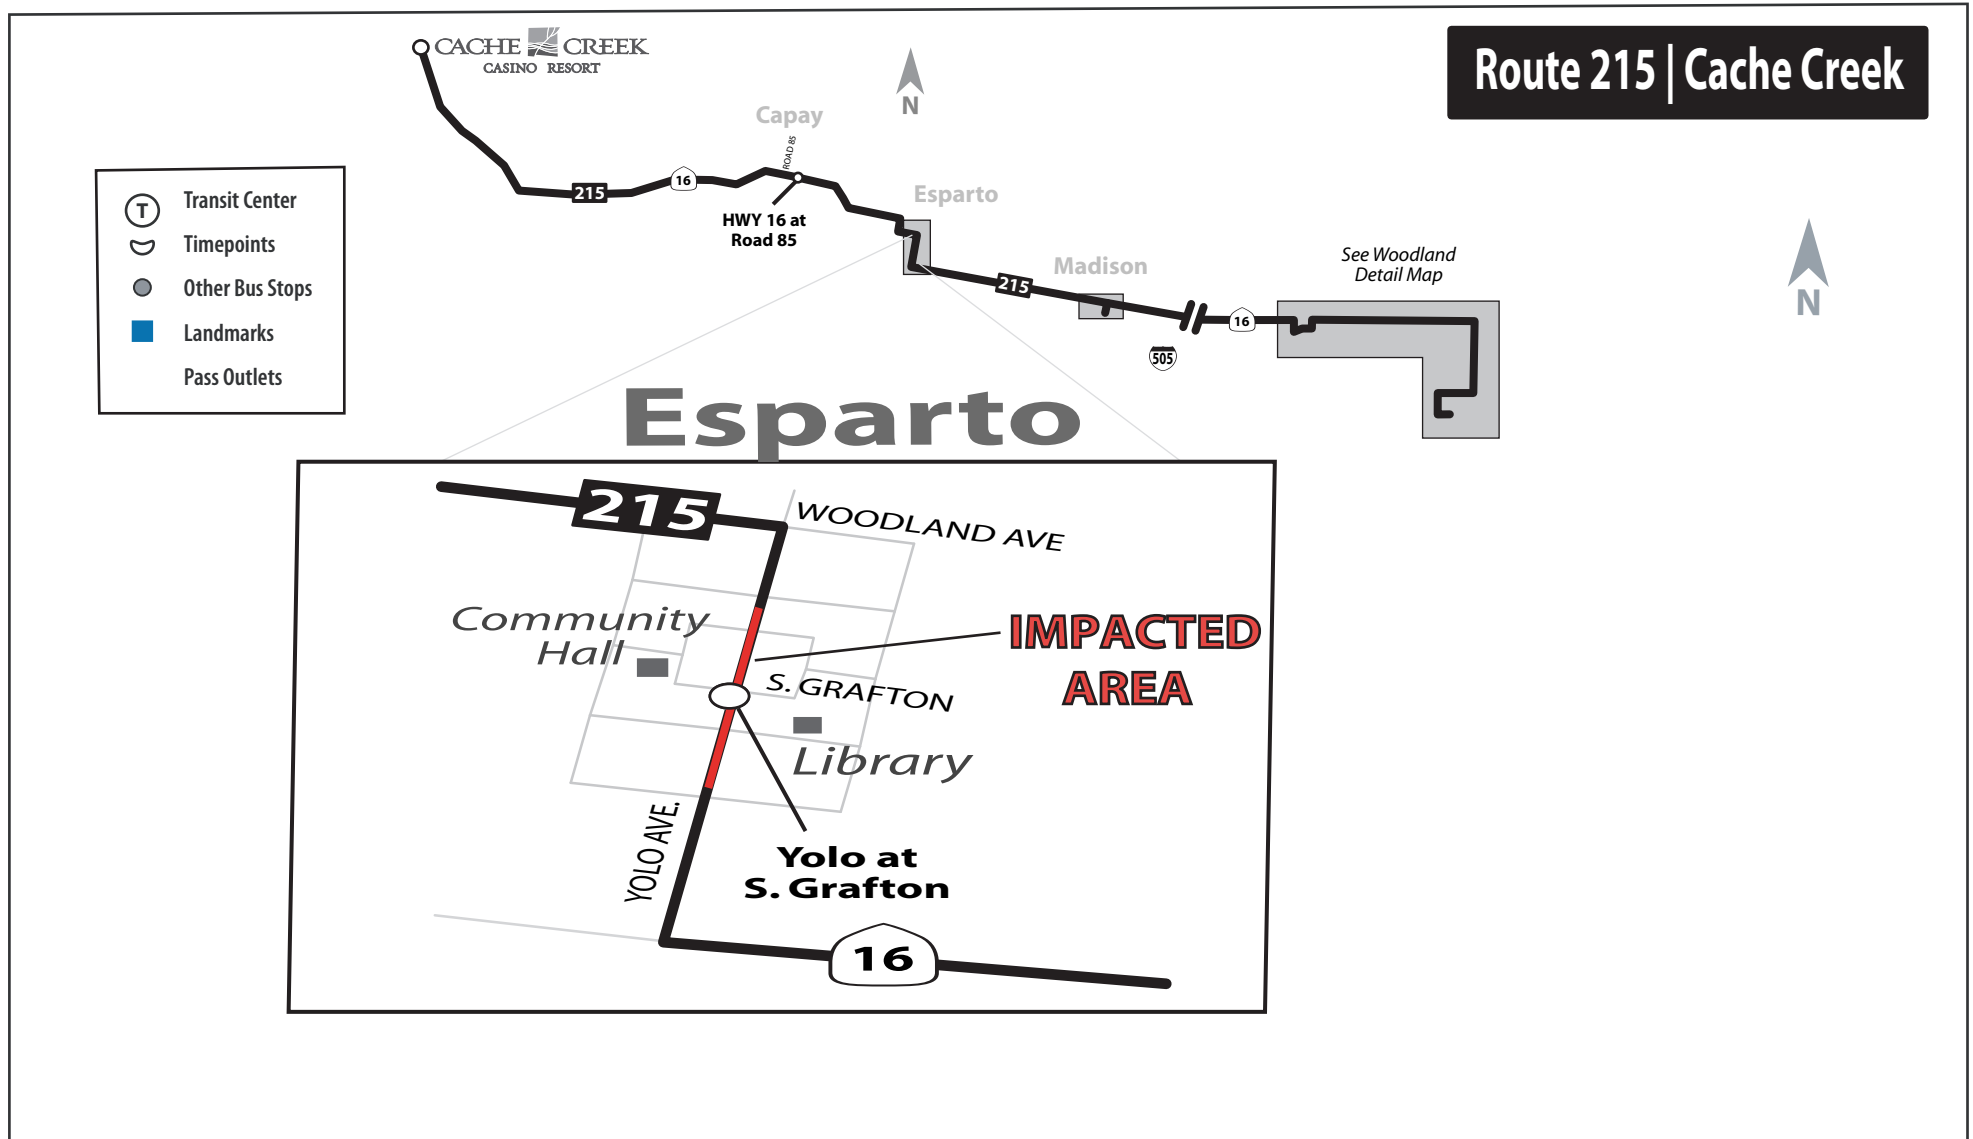

Capay Valley Almond Festival 2017

Last Updated: May 2016

Routes 215 | Cache Creek Casino/Woodland

IMPORTANT NOTICE

On Sunday, February 26th 2017, Yolobus Route 215 may experience minor delays from 6AM to 5PM in Esparto and surrounding cities due to the annual Capay Valley Almond Festival.

Yolo County Transportation District
350 Industrial Way
Woodland CA 95776
(530) 661-0816