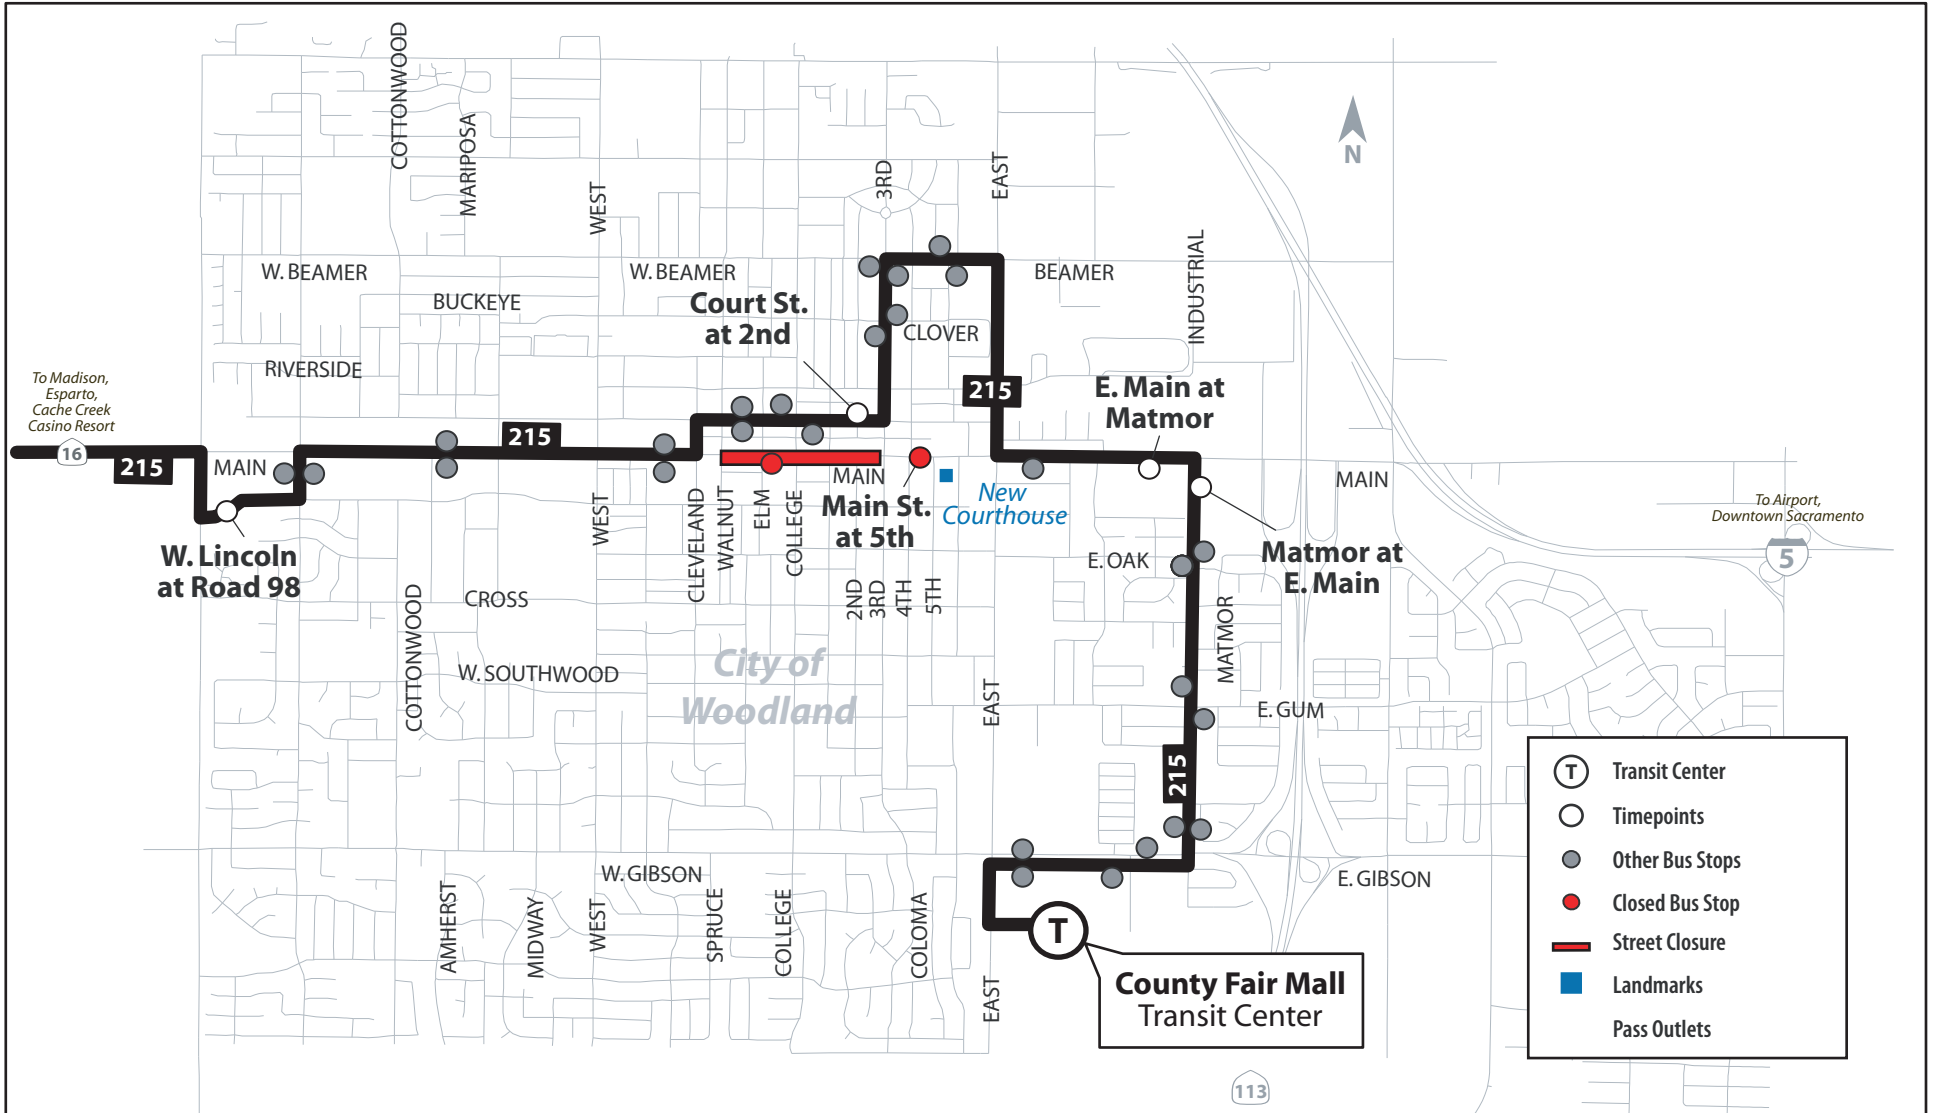

Woodland Honey Festival

Saturday, May 6, 2017

Route 215 | Woodland

IMPORTANT NOTICE

On **Friday, May 5, 2017, from 10:00 pm until 10:00 pm Saturday, May 6, 2017, Main Street (between 1st and 3rd Streets) will be closed** due to the Woodland Honey Festival. Due to these closures, Yolobus **Route 215** will not serve the **Main St. at Elm** and **Main St. at 5th** bus stops during the specified times.

Yolo County Transportation District
350 Industrial Way
Woodland CA 95776
(530) 661-0816