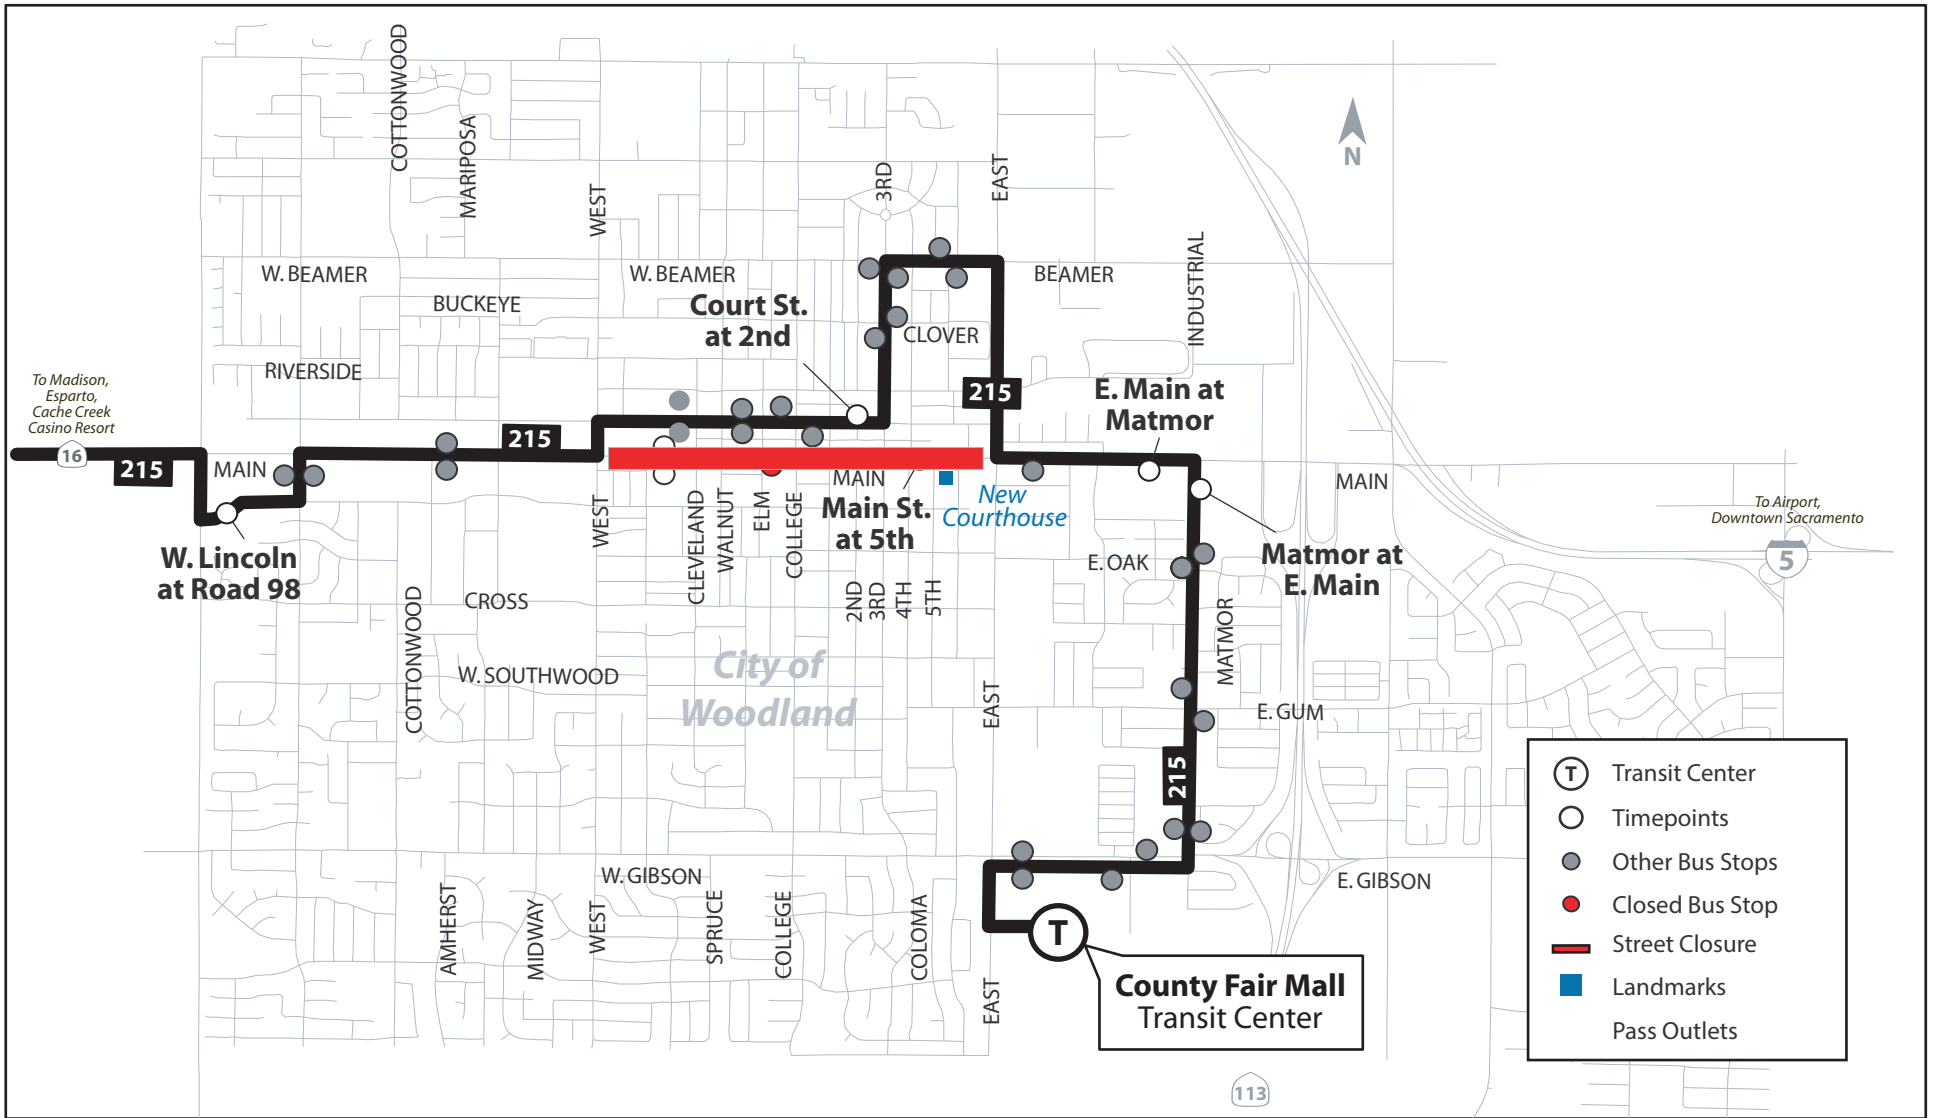

# Back to the street Car Show

Saturday, May 13, 2017

## Route 215 | Woodland

### IMPORTANT NOTICE

On **Friday, May 13, 2017, from 6:00 am until 9:00 pm Saturday, May 13, 2017, Main Street (between East and West Streets) will be closed** due to the Back to the street car show. Due to these closures, Yolobus **Route 215** will not serve Main st. between East st. and West st. Please use the stops along Court street to board the 215.