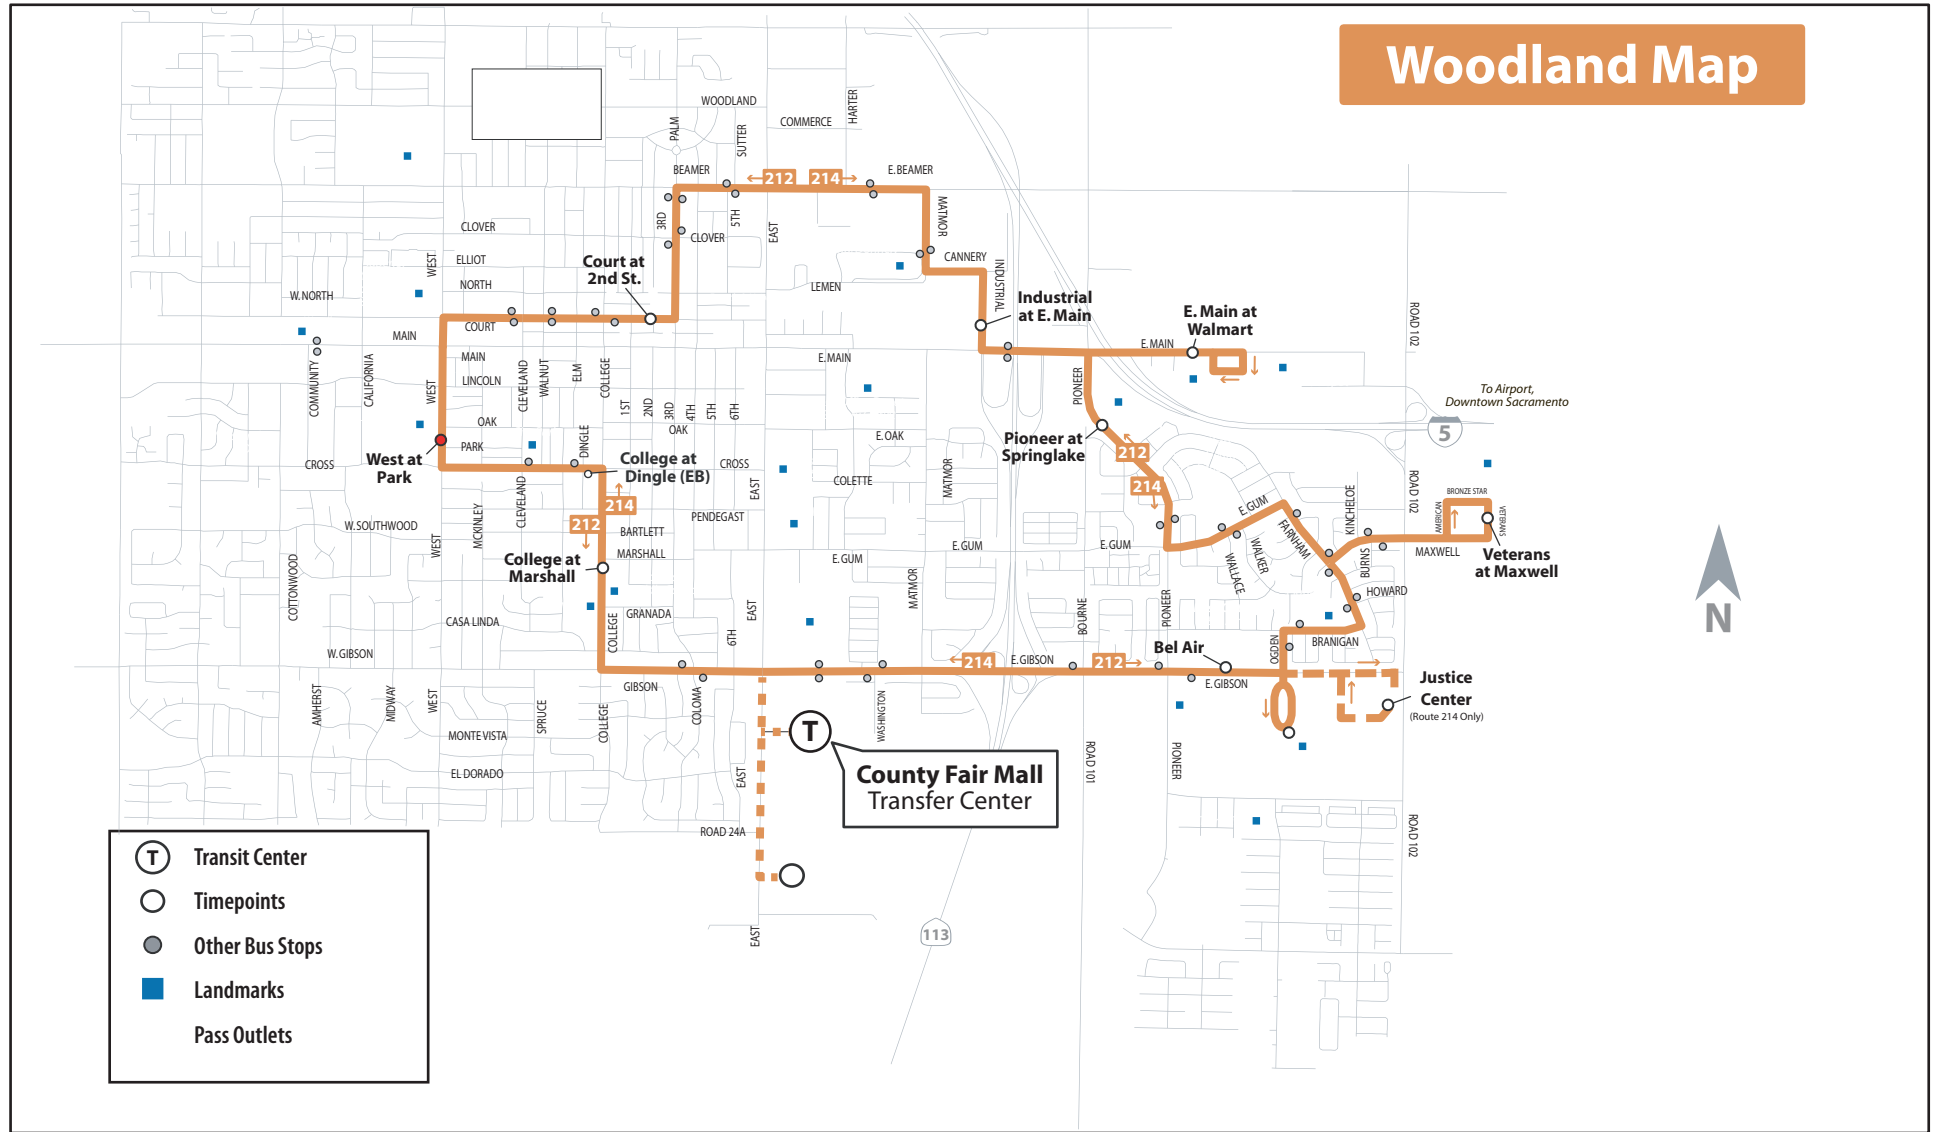

Woodland Construction 2017

Monday, July 10th 2017 till Monday, July 31st 2017

East Woodland Local

On Monday, July 10th 2017 till Monday, July 31st 2017 from 8:00 am till 5:00 pm, Bus stop West at Park (Southbound) will be closed due to construction. Please Board at College at Dingle (Eastbound).

Yolo County Transportation District
350 Industrial Way
Woodland CA 95776
(530) 661-0816