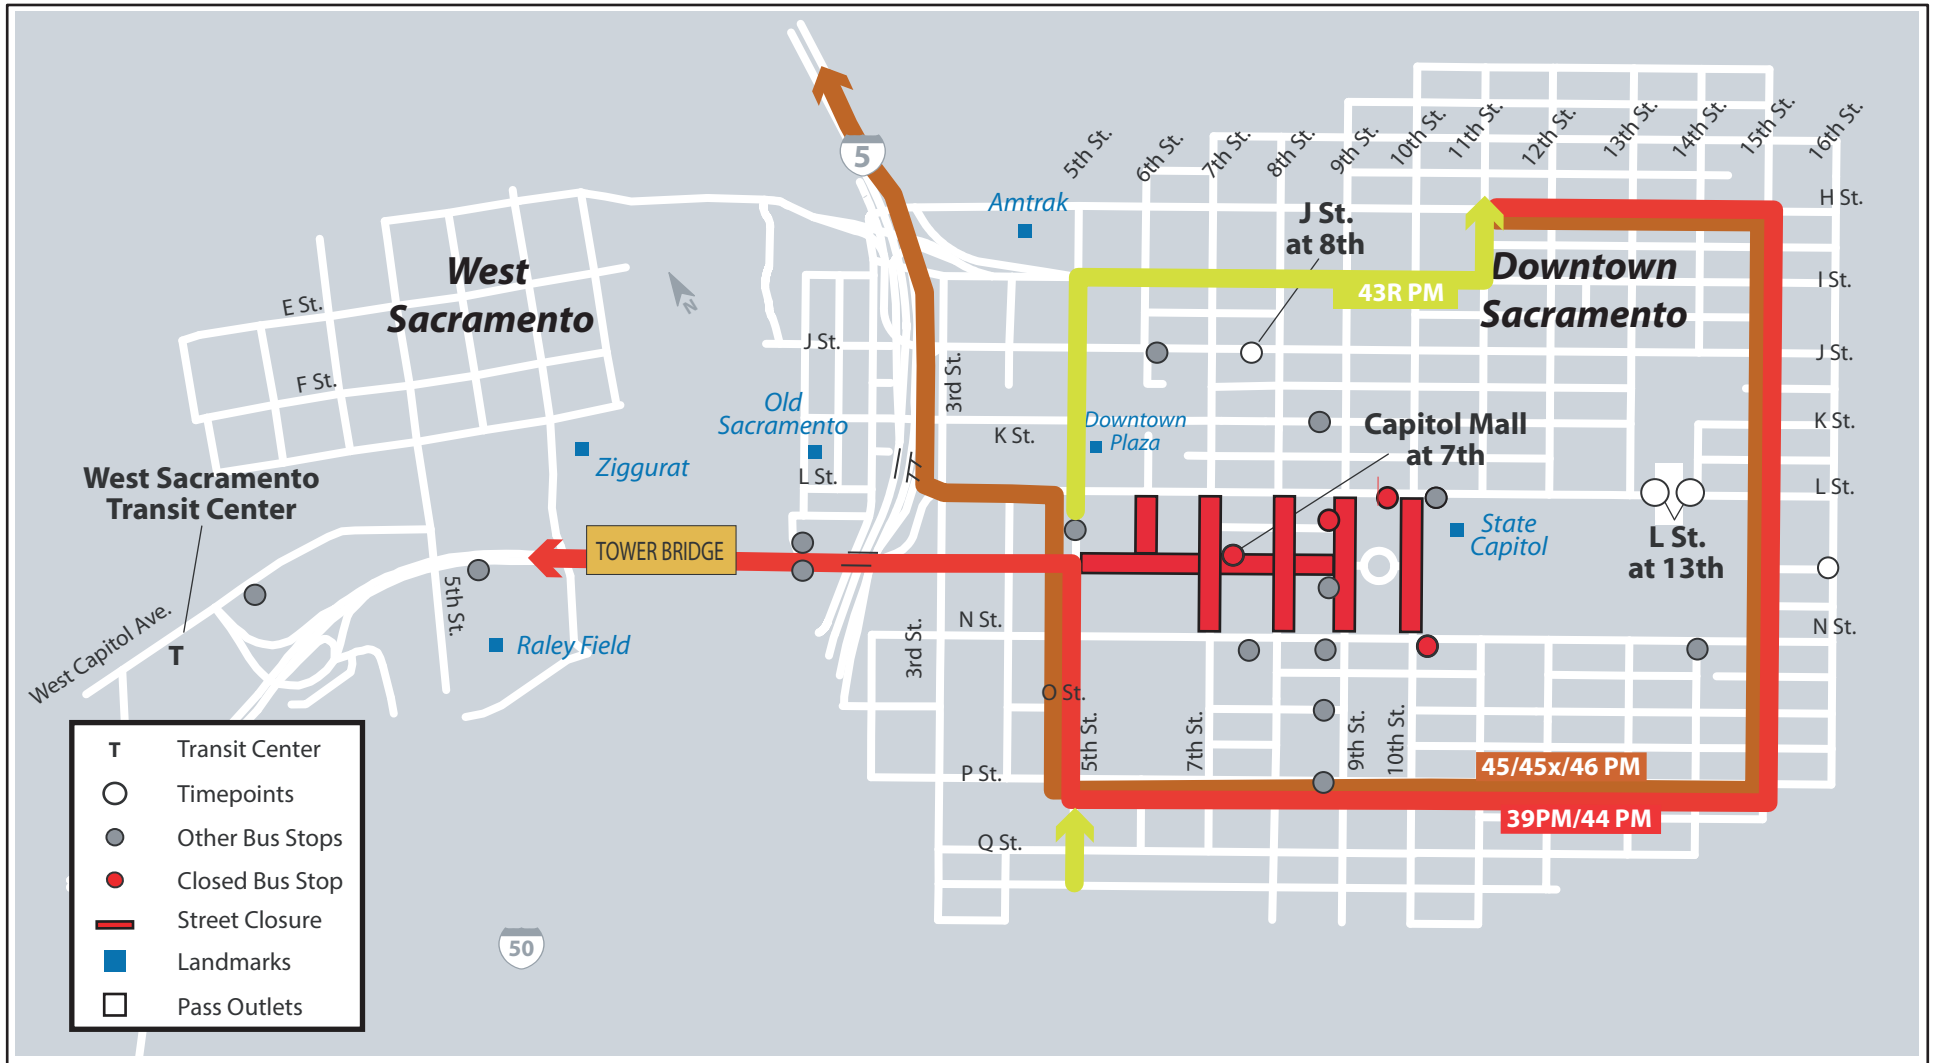

Imagine Justice Concert (Express)

Monday, August 21st 2017

Davis Express, Woodland & West Sacramento (PM) Express | Downtown Sacramento

IMPORTANT NOTICE: Afternoon Commute Only

On Monday August 21st, 2017 6:00 am until Tuesday, August 22, 2017 6:00 am Capitol Mall (between 5th and 9th), 6th (between L and Capitol Mall), 6th through 10th between Nst and Lst, will be closed for the Imagine Justice Concert. Due to these closures, Yolobus Routes traveling through Downtown Sacramento will be rerouted during the specified times. The affected bus routes include **Davis PM Routes: 43, 43R, and 44** as well as **West Sac & Woodland Express Routes: 39, 45, 45x, and 46**. No AM Routes Impacted. Temporary stops include: 5th at N or 5th at Capitol. Yolobus will resume normal service on 6:00 am Tuesday.

Yolo County Transportation District

350 Industrial Way
Woodland, CA 95776
(530)-661-0816