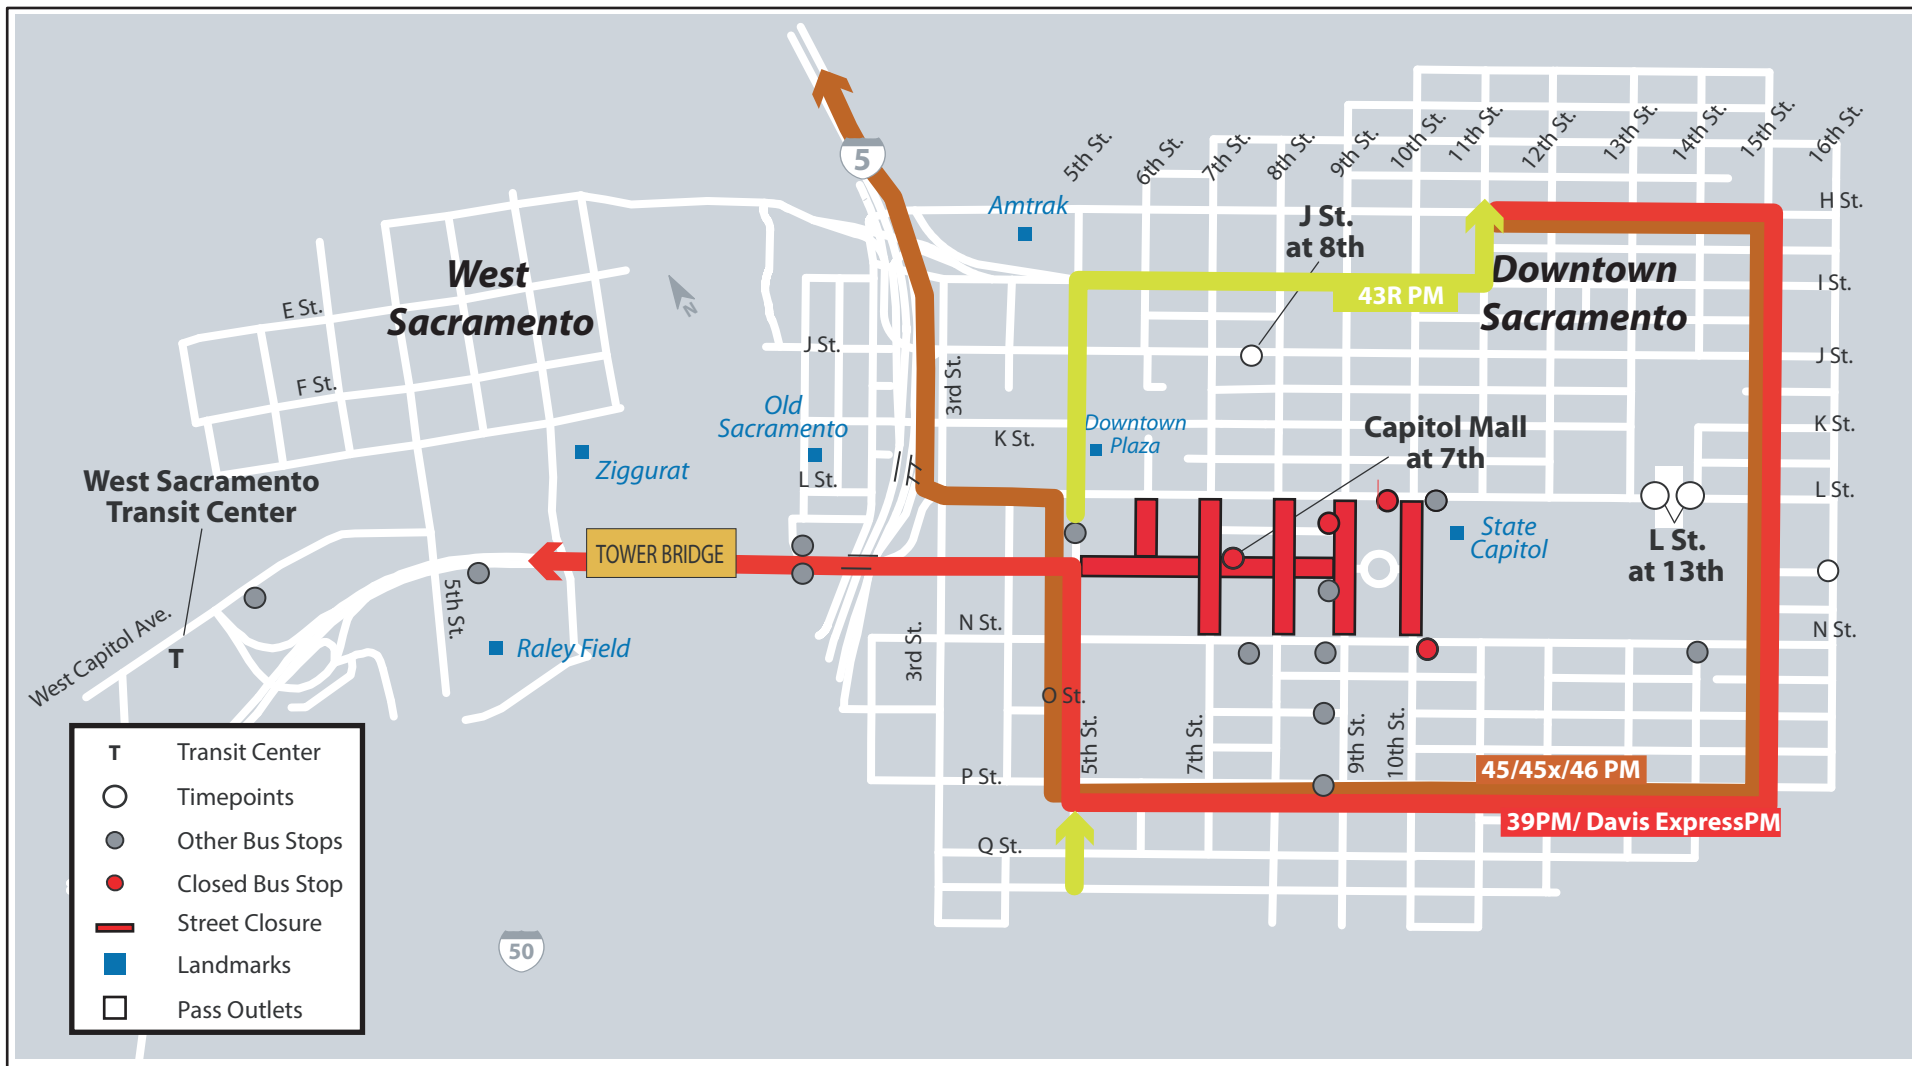

# Imagine Justice Concert (Express)

Monday, August 21st 2017

## Davis Express, Woodland & West Sacramento (PM) Express | Downtown Sacramento

### IMPORTANT NOTICE: Afternoon Commute Only

On Monday August 21st, 2017 6:00 am until Tuesday, August 22, 2017 6:00 am Capitol Mall (between 5th and 9th), 6th (between L and Capitol Mall), 6th through 10th between Nst and Lst, will be closed for the Imagine Justice Concert. Due to these closures, Yolobus Routes traveling through Downtown Sacramento will be rerouted during the specified times. The affected bus routes include **All Davis PM Express Routes** as well as **West Sac & Woodland Express Routes: 39, 45, 45x, and 46**. No AM Routes Impacted. Temporary stops include: 5th at N or 5th at Capitol. Yolobus will resume normal service on 6:00 am Tuesday.

Yolo County Transportation District

350 Industrial Way  
Woodland, CA 95776  
(530)-661-0816