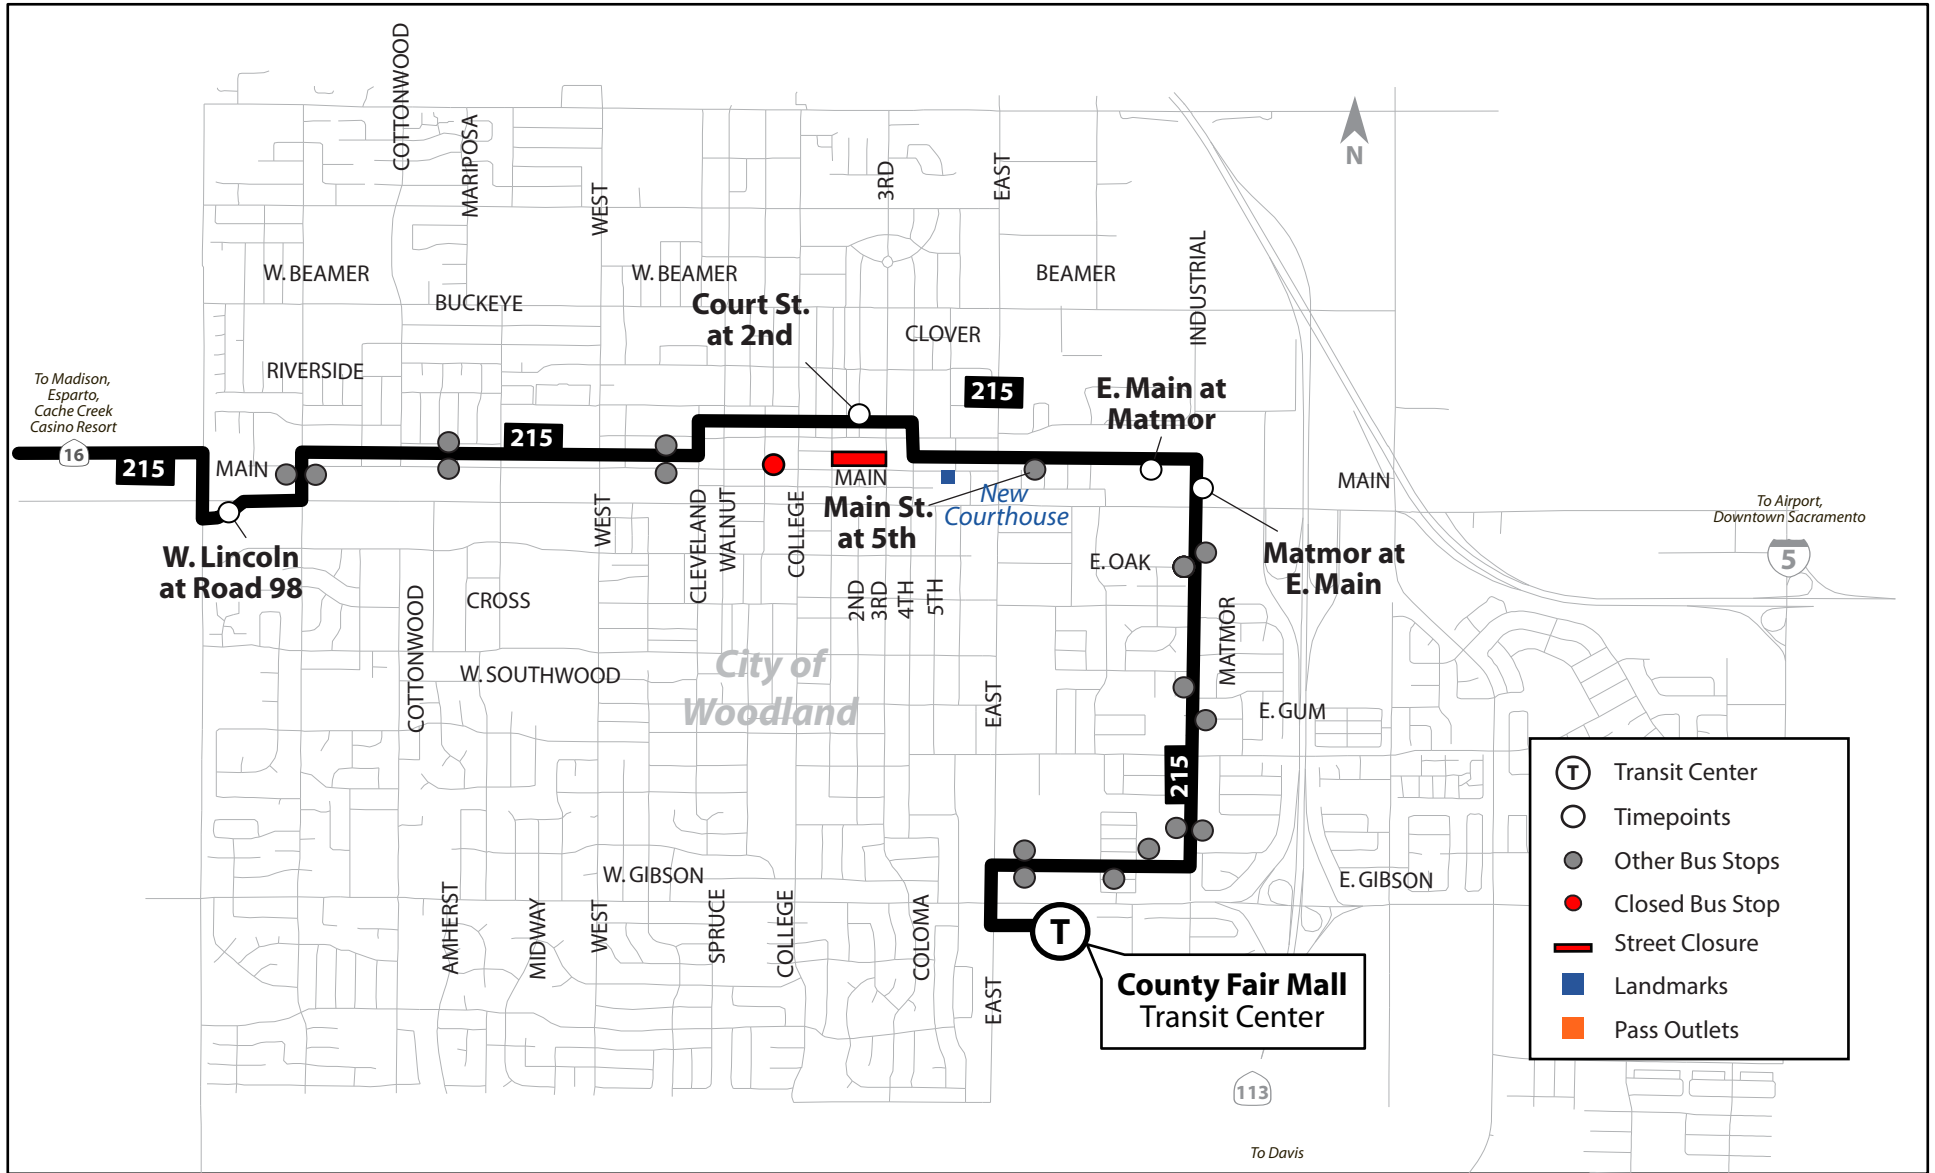

Stroll Through History

Saturday, September 9th 2017

City of Woodland IMPORTANT NOTICE

Route 215 will be rerouted for the Stroll Through History Event. Main St. Between 1st St. and 3rd St. will be closed. Bus stop at **Main St. at Elm** will be temporarily closed from **7:00 am till 4:00 pm.**

Yolo County Transportation District
350 Industrial Way
Woodland CA 95776
(530) 661-0816