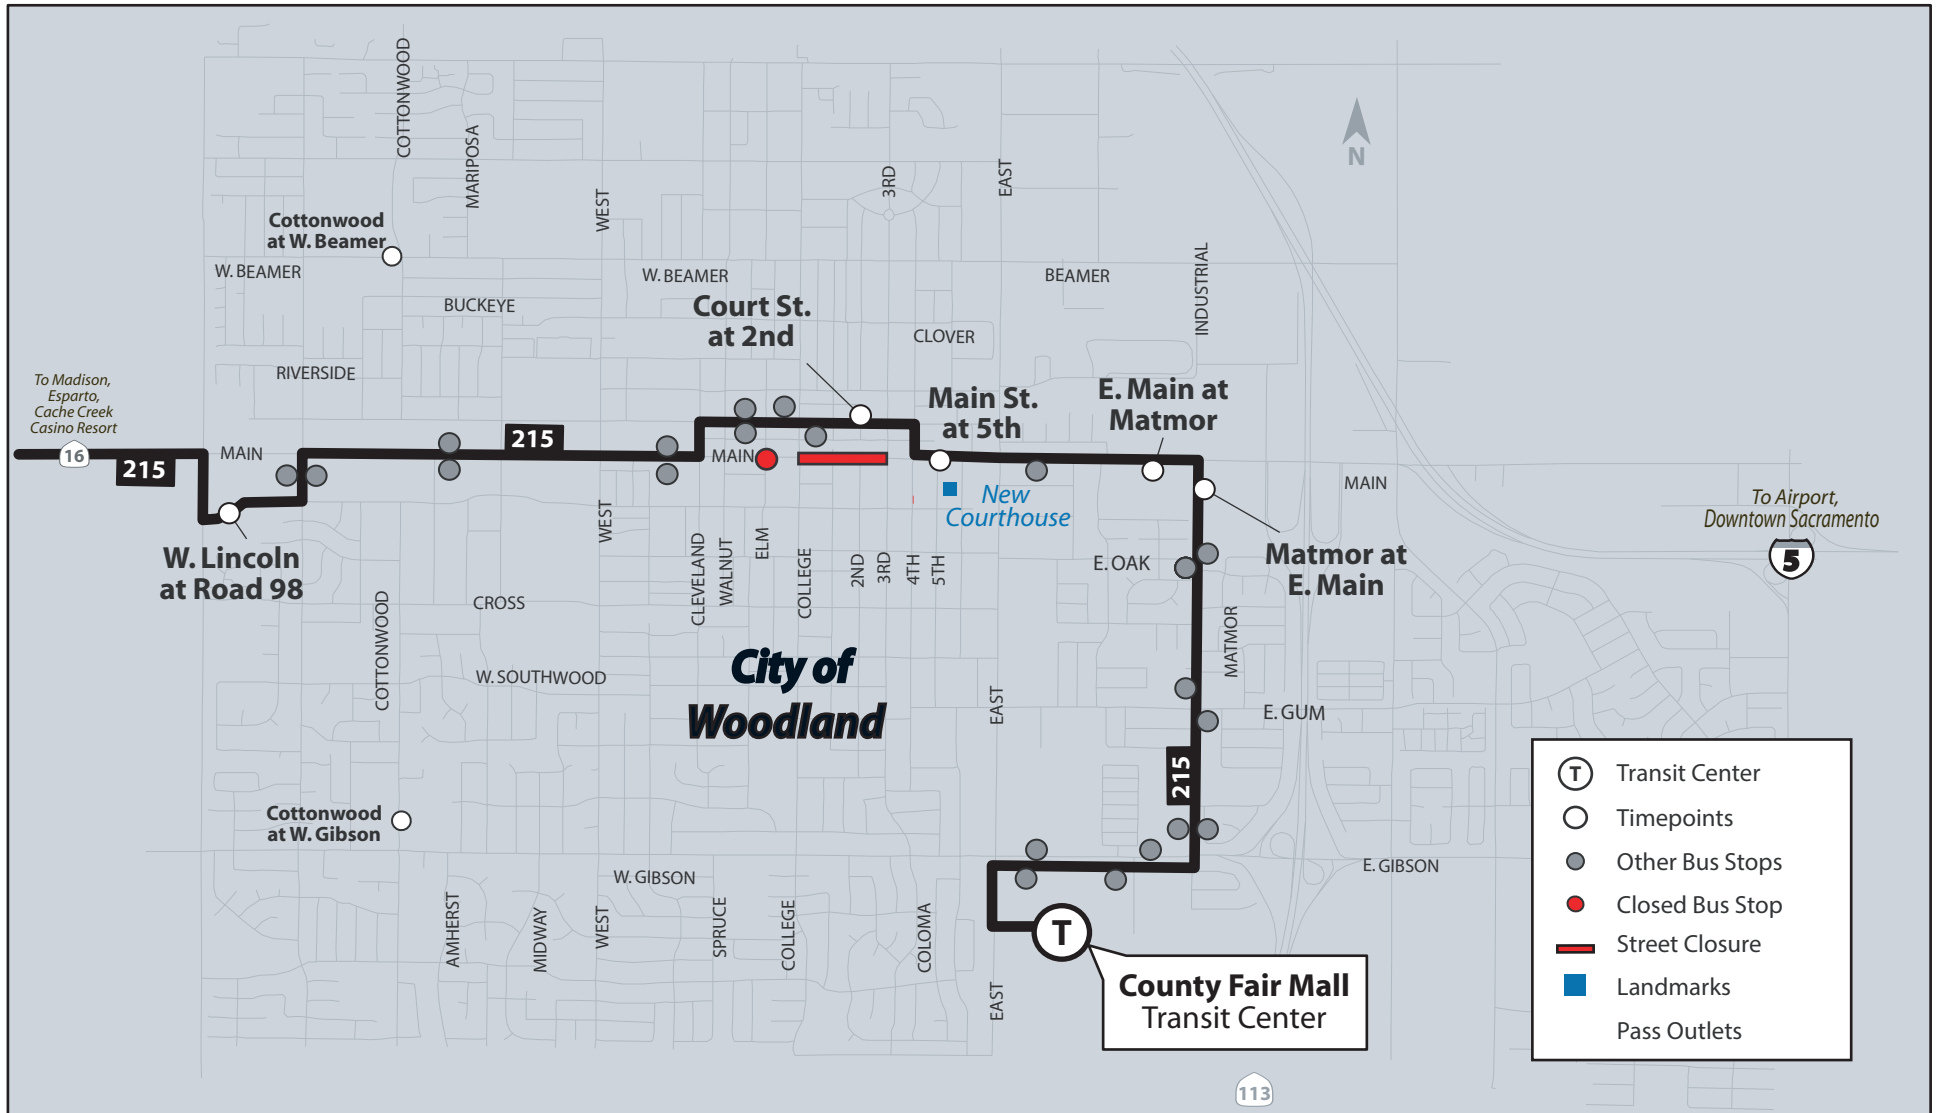

Woodland's Dinner On Main 2017

Sunday, September 17 2017

Route 215 Shuttle | Woodland

IMPORTANT NOTICE

On Sunday, September 17, 2017, from 12:00pm. until 11:00pm. **Main Street (Between 3rd and College Streets)** will be closed due to the Woodland's Dinner on Main. Due to this Closure, Yolobus route 215 going through Main Street will be rerouted for the duration of the event.

Yolo County Transportation District

350 Industrial Way
Woodland CA 95776
(530) 661-0816