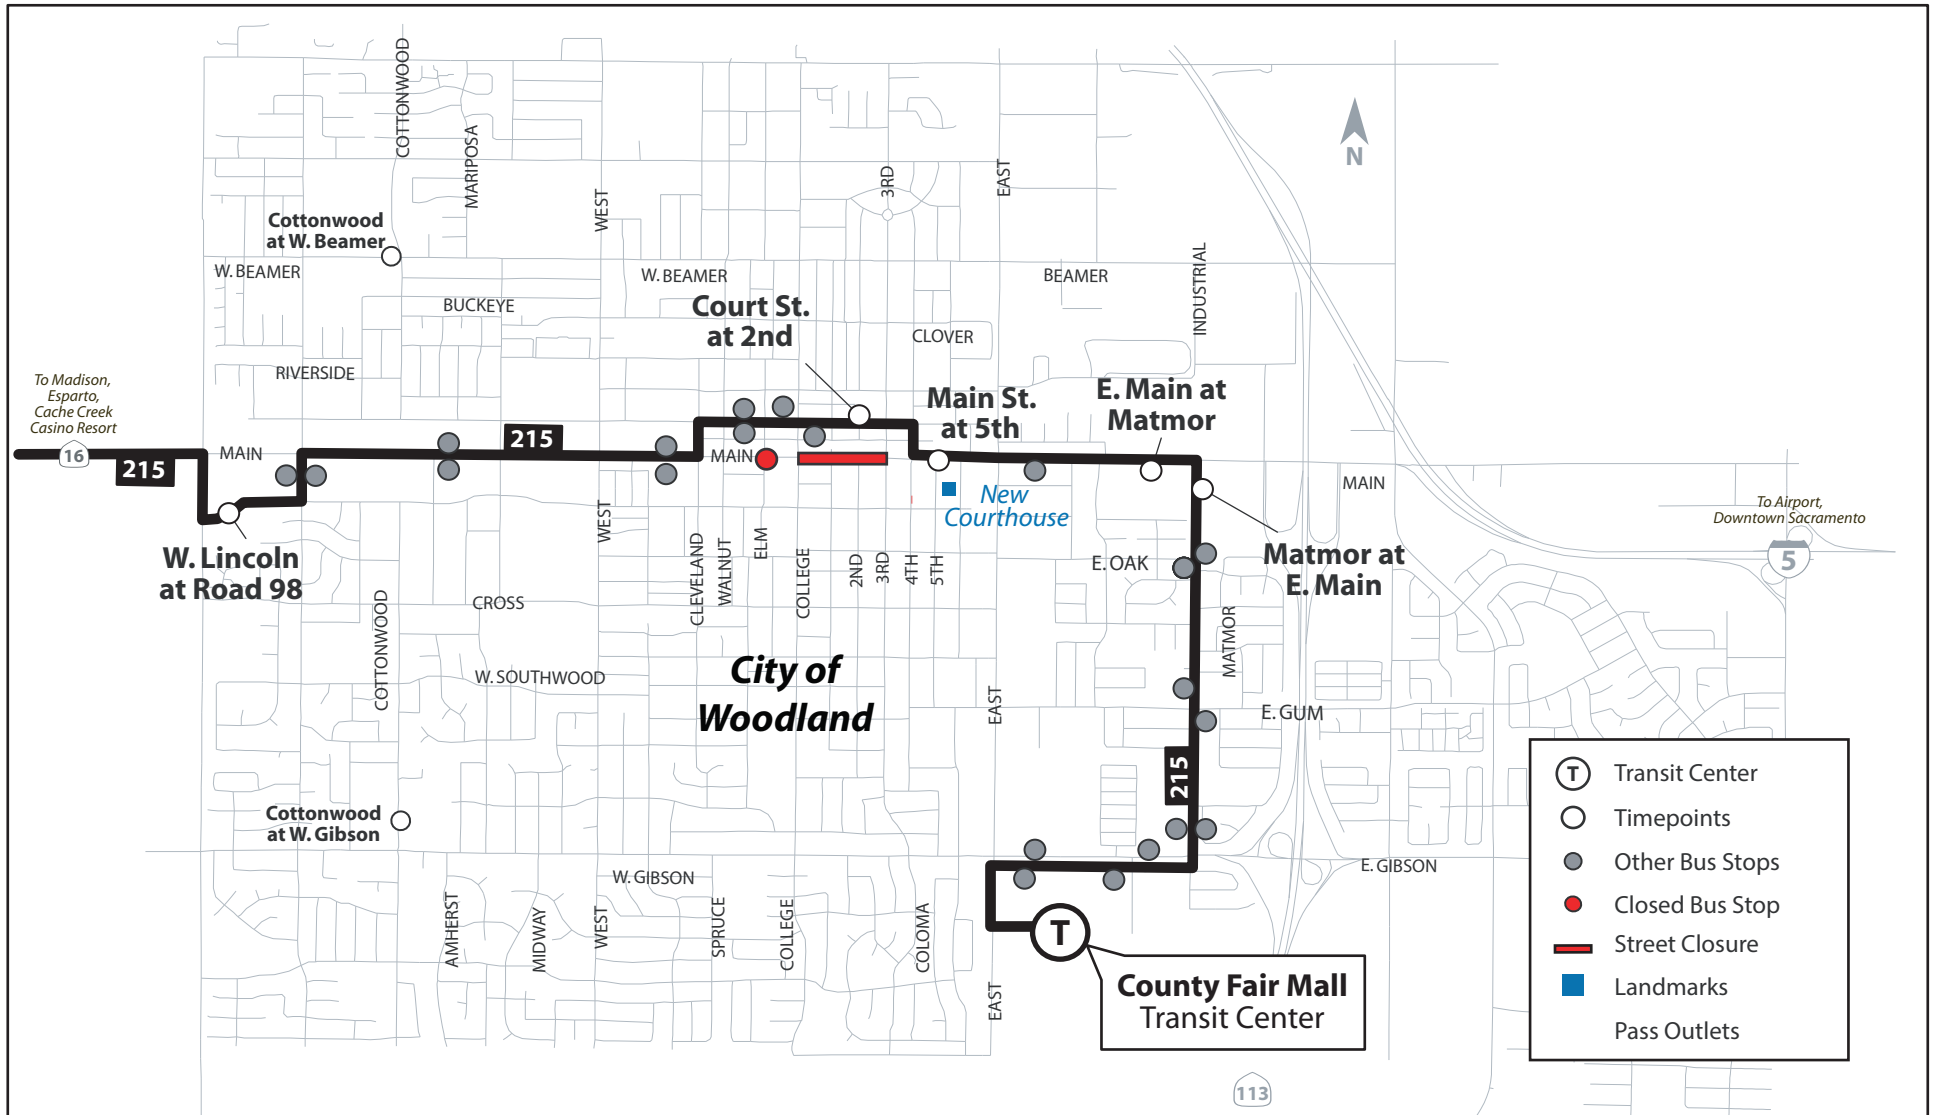

Trick or Teat Event On Main 2017

Saturday, October 28, 2017

Route 215 Shuttle | Woodland

IMPORTANT NOTICE

On Saturday, October 28, 2017, from 3:00 pm until 6:00 pm, Main Street (between 3rd and College Streets) will be closed due to Woodland's Trick or Teat on Main St event. Due to this Closure, Yolobus Route 215 traveling through Main will be rerouted for the duration of the event.

Yolo County Transportation District
350 Industrial Way
Woodland CA 95776
(530) 661-0816