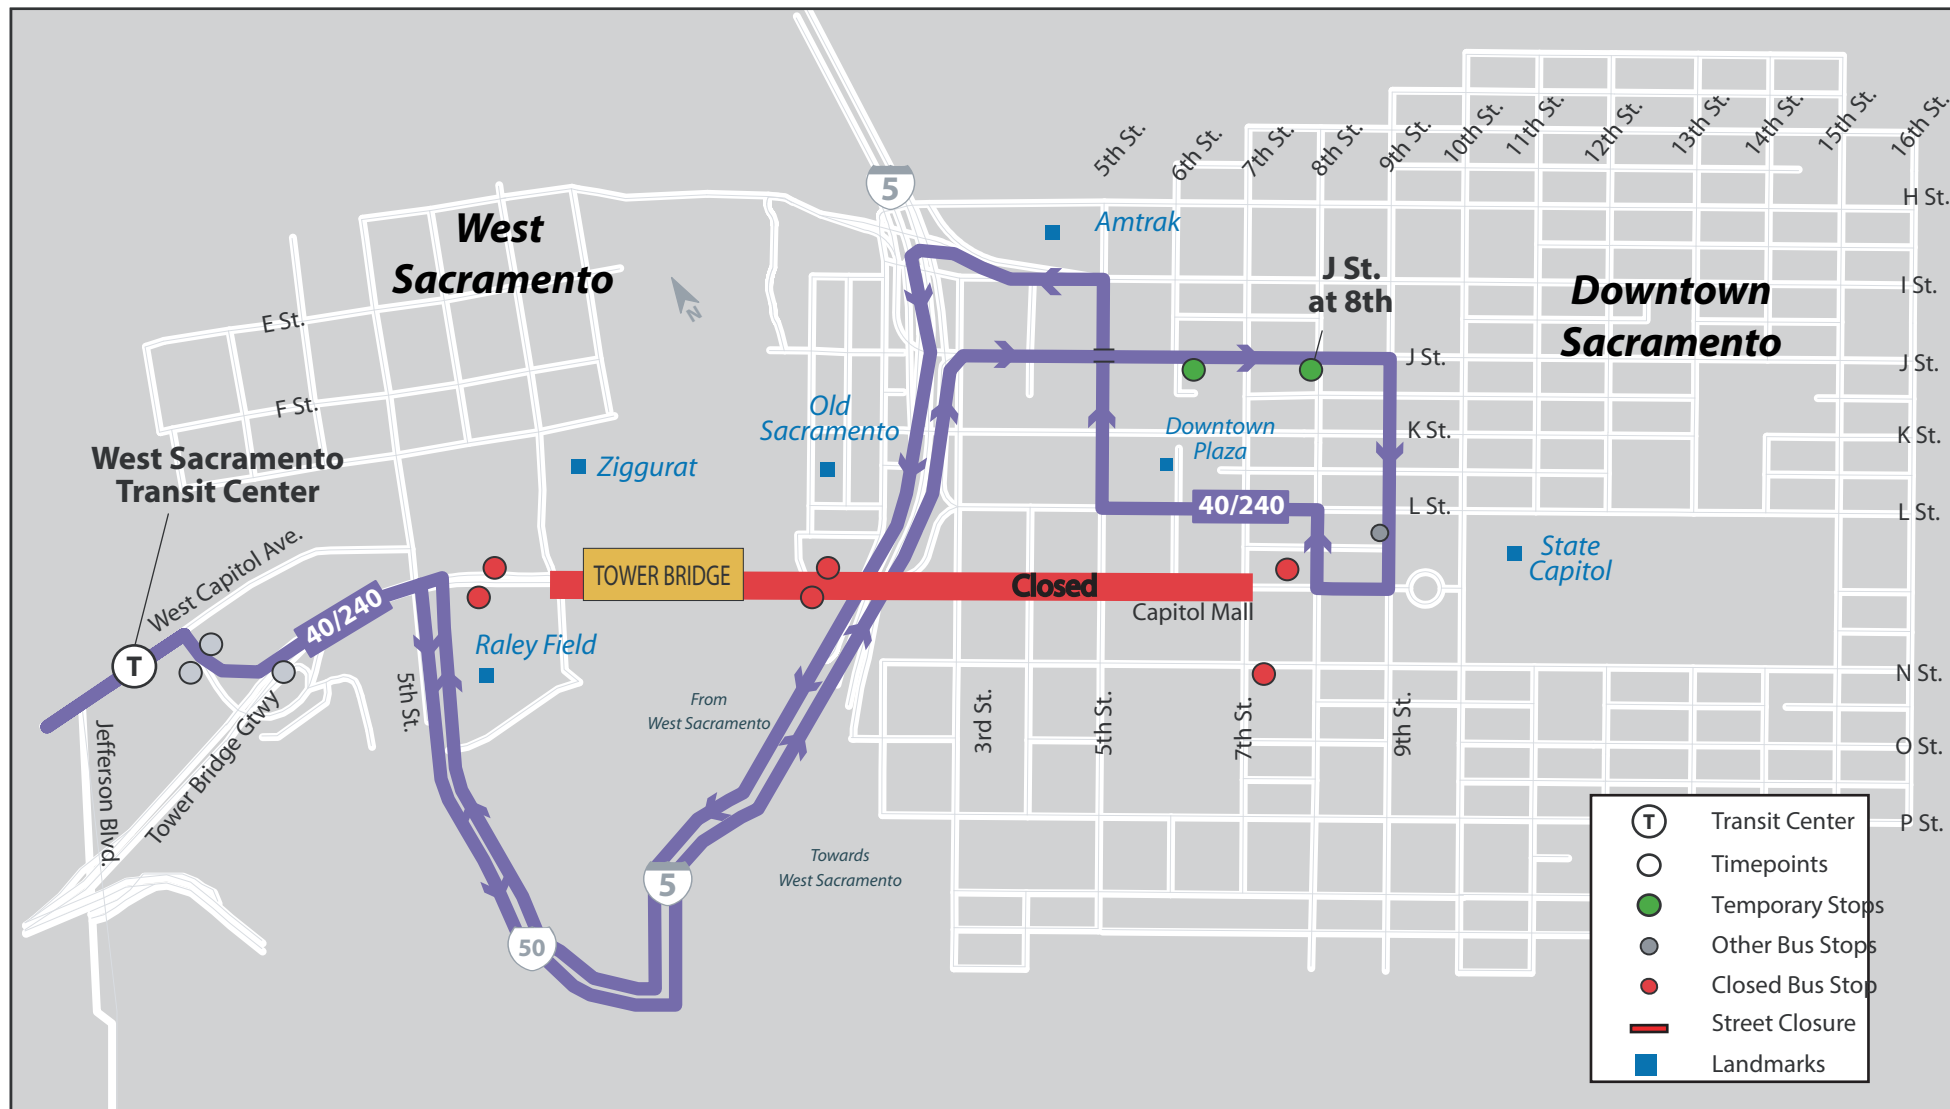

Credit Union SACTOWN Run

Sunday, April 8th 2018

Routes 240 & 40 | West Sacramento

IMPORTANT NOTICE

On **Sunday, April 8th 2017**, from 5:00 am till 2:00 pm, **Capitol Mall** and the **Tower Bridge** will be closed due to **Credit Union SACTOWN RUN**. Due to these closures, Yolobus Routes traveling through Downtown Sacramento will be rerouted only during the specified times. The affected bus routes include **Routes 42A/42B, 40, and 240**. Yolobus will resume normal service on **Sunday, April 8th 2018 after 2:00 pm**.

Yolo County Transportation District
350 Industrial Way
Woodland CA 95776
(530) 661-0816