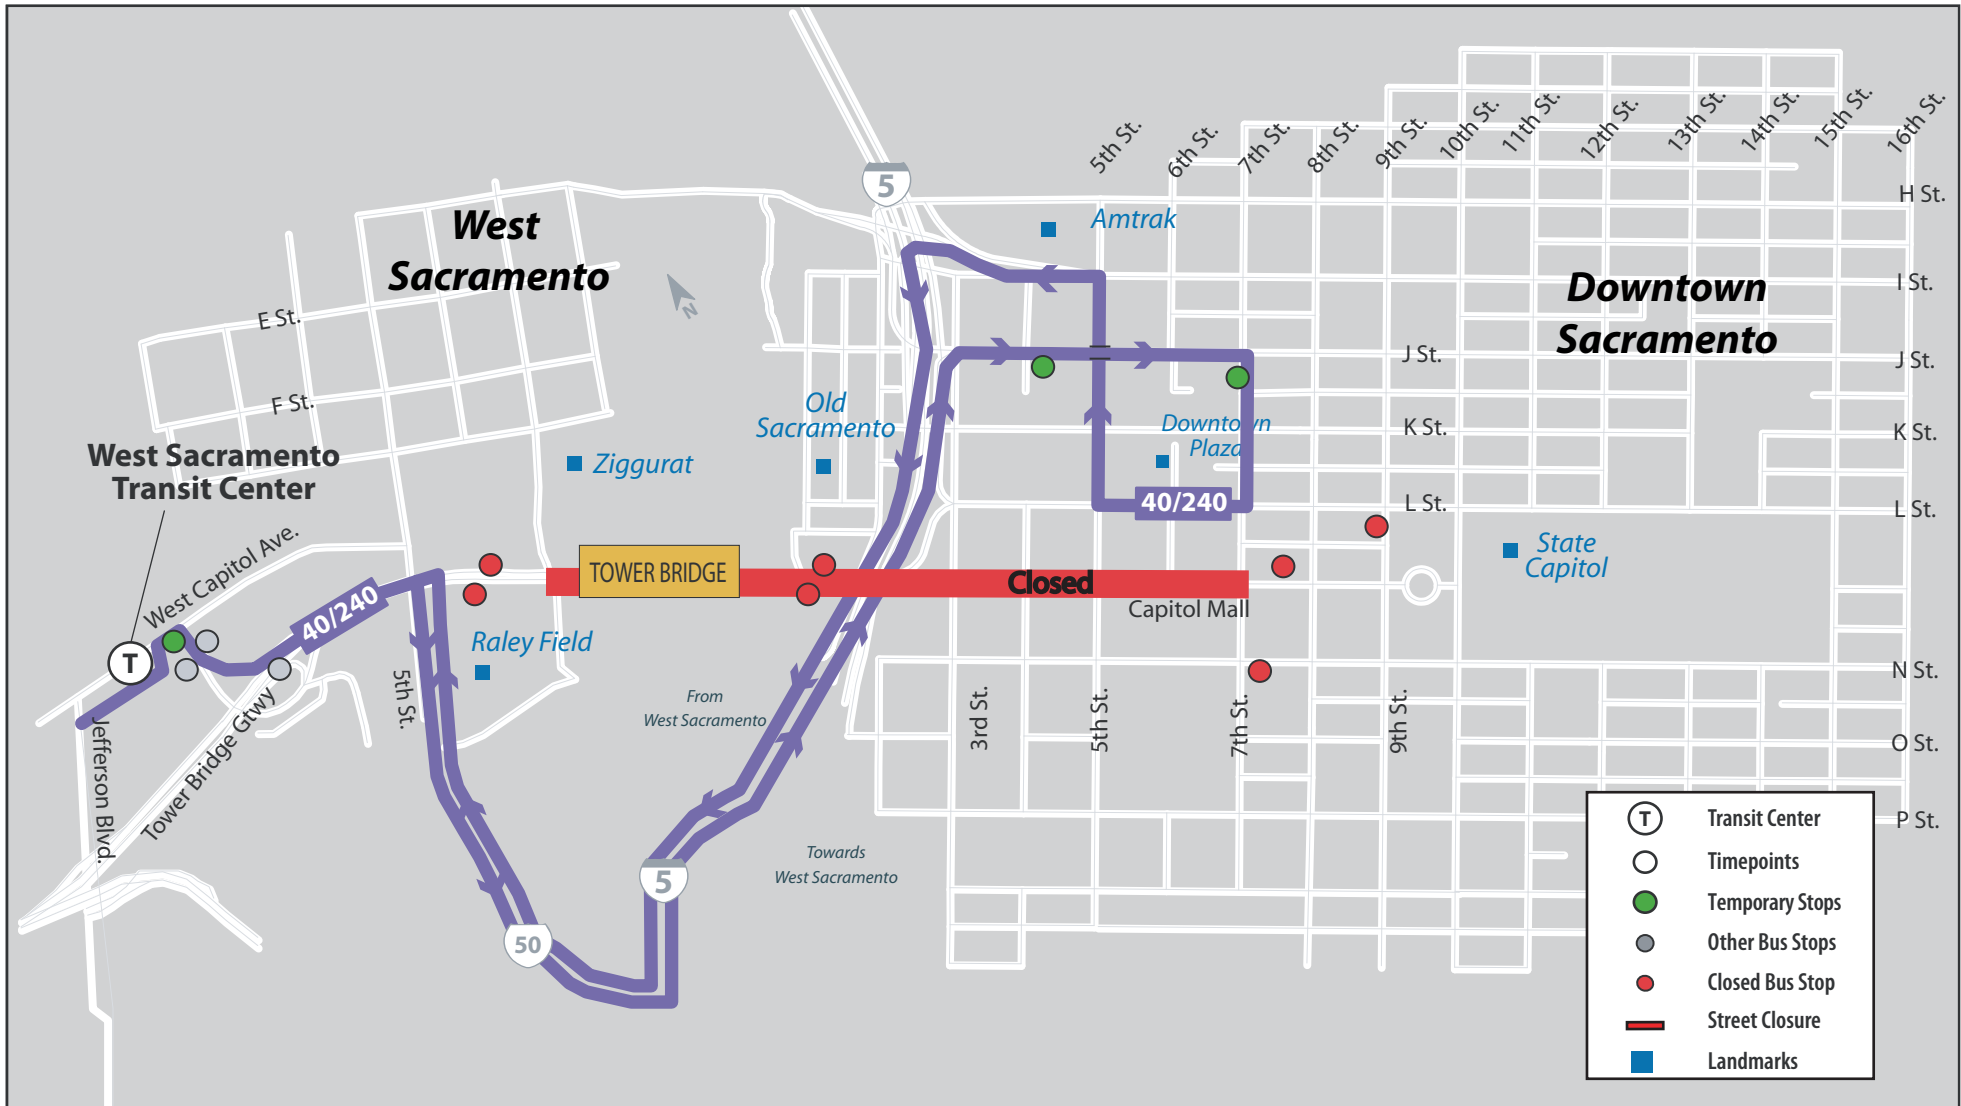

## Routes 240 & 40 | West Sacramento

### IMPORTANT NOTICE

On **Saturday, April 21st 2018**, from 6:00 am till 3:00 pm, **Capitol Mall** and the **Tower Bridge** will be closed due to **Giants Race** as well as the **Walk MS**. Due to these closures, Yolobus Routes traveling through Downtown Sacramento will be rerouted only during the specified times. The affected bus routes include **Routes 42A/42B, 40, and 240**. Yolobus will resume normal service on **Saturday, April 21st 2018 after 3:00 pm**.