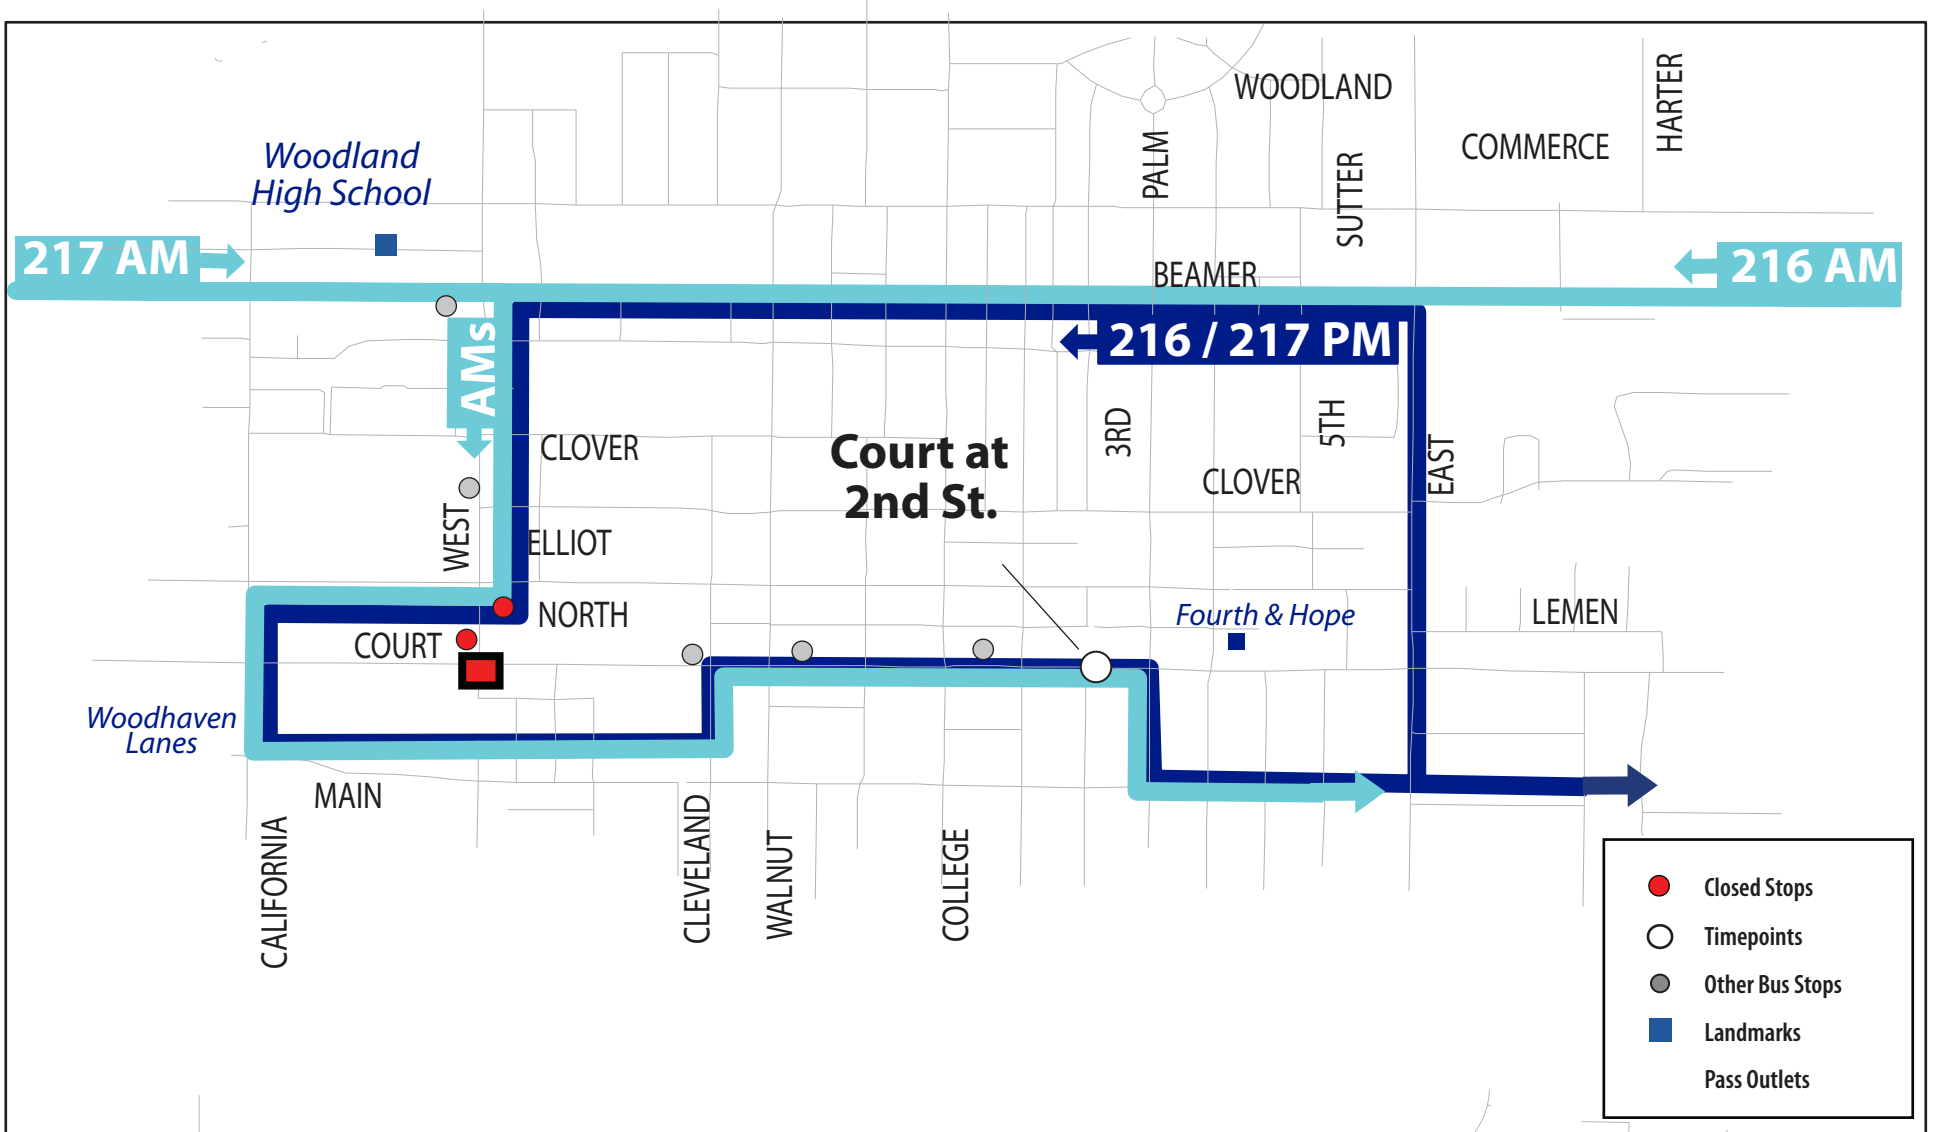

Court & West Intersection Construction

Monday, May 7, 2018

Routes 216, 217 | Woodland

IMPORTANT NOTICE

Starting **Monday, May 7th 2018 until Friday, May 25th 2018**, the Court and West intersection will be closed from **7 am until 5 pm daily** due to construction. Due to these closures, Yolobus **Routes 216 and 217** will not serve its usual route during the specified times at the specified area.

Yolo County Transportation District
350 Industrial Way
Woodland CA 95776
(530) 661-0816