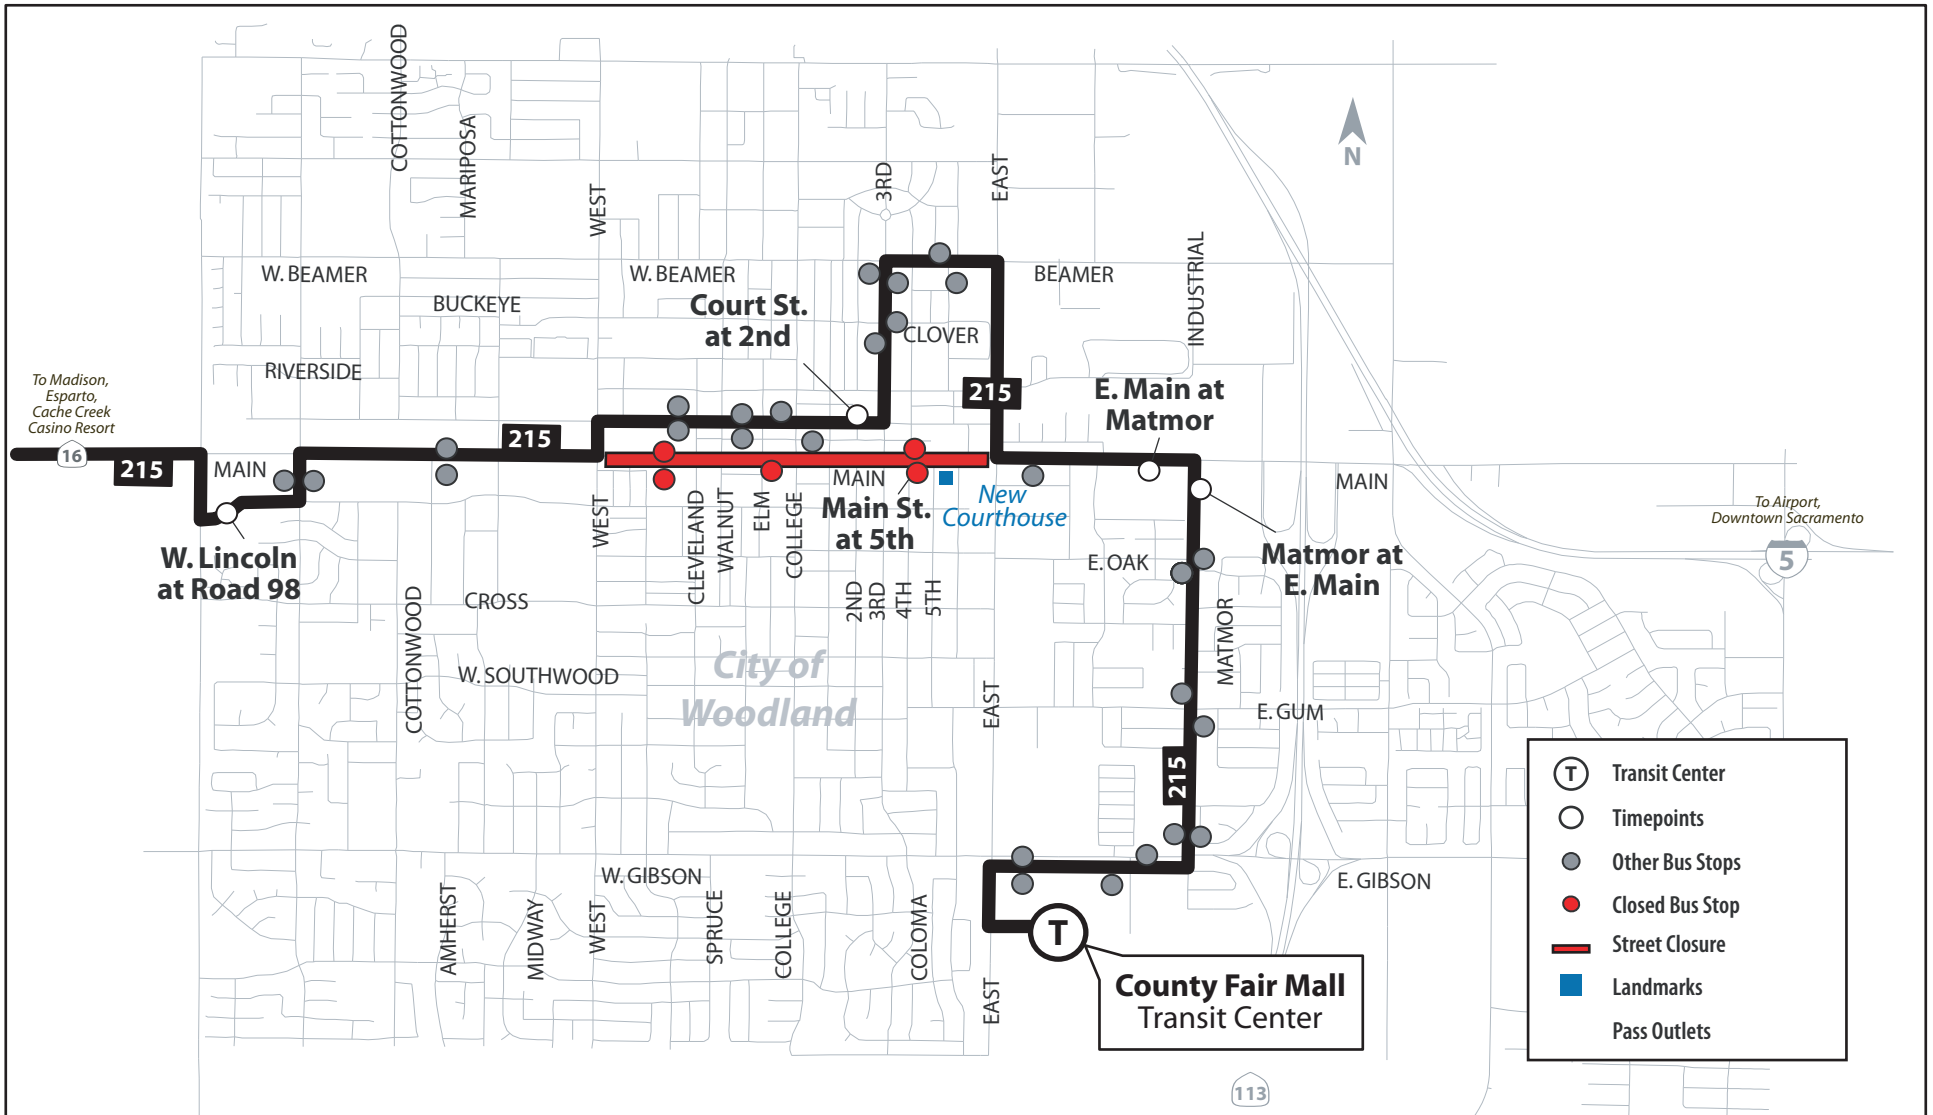

Back to the Street Car Show

Saturday, May 12, 2018

Route 215 | Woodland

IMPORTANT NOTICE

On **Saturday, May 12, 2018, from 7:00 am until 9:00 pm, Main Street (between East and West Streets) will be closed** due to the Back to the street car show. Due to these closures, Yolobus **Route 215** will not serve Main st. between East st. and West st. Please use the stops along Court street to board the 215.

Yolo County Transportation District
350 Industrial Way
Woodland CA 95776
(530) 661-0816