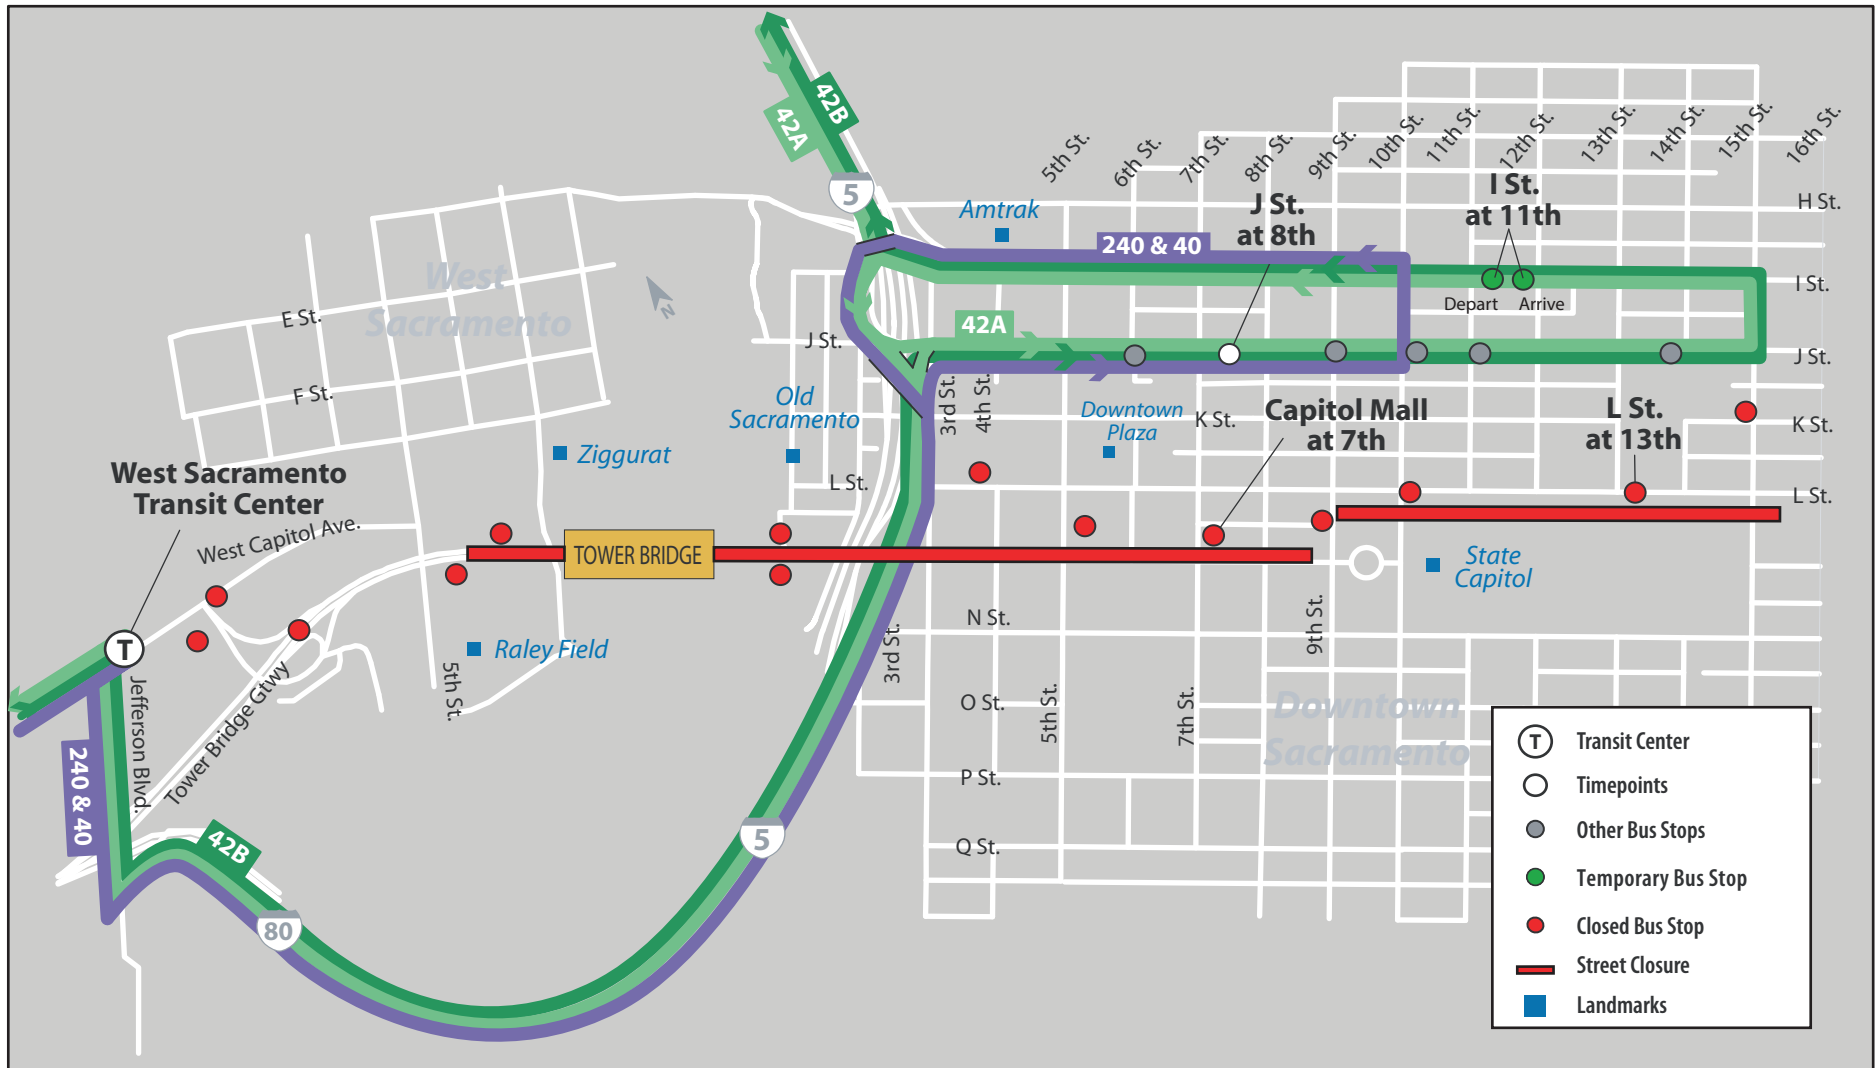

AMGEN Tour of California

Saturday, May 19th, 2018

Routes 42A/B, 40, & 240 | Downtown Sacramento

IMPORTANT NOTICE

On **Saturday, May 19th, 2018** Capitol Mall and L St. will be closed **all day on Saturday** due to the **AMGEN Bike Tour**. Due to these closures, Yolobus Routes will be rerouted during the specified time. The affected bus routes include: **Routes 42A/B, 40, and 240**. Please board at I St. & 11th St. or at the West Sacramento Transit Center. We apologize for the inconvenience.

Yolo County Transportation District
350 Industrial Way
Woodland CA 95776
(530) 661-0816