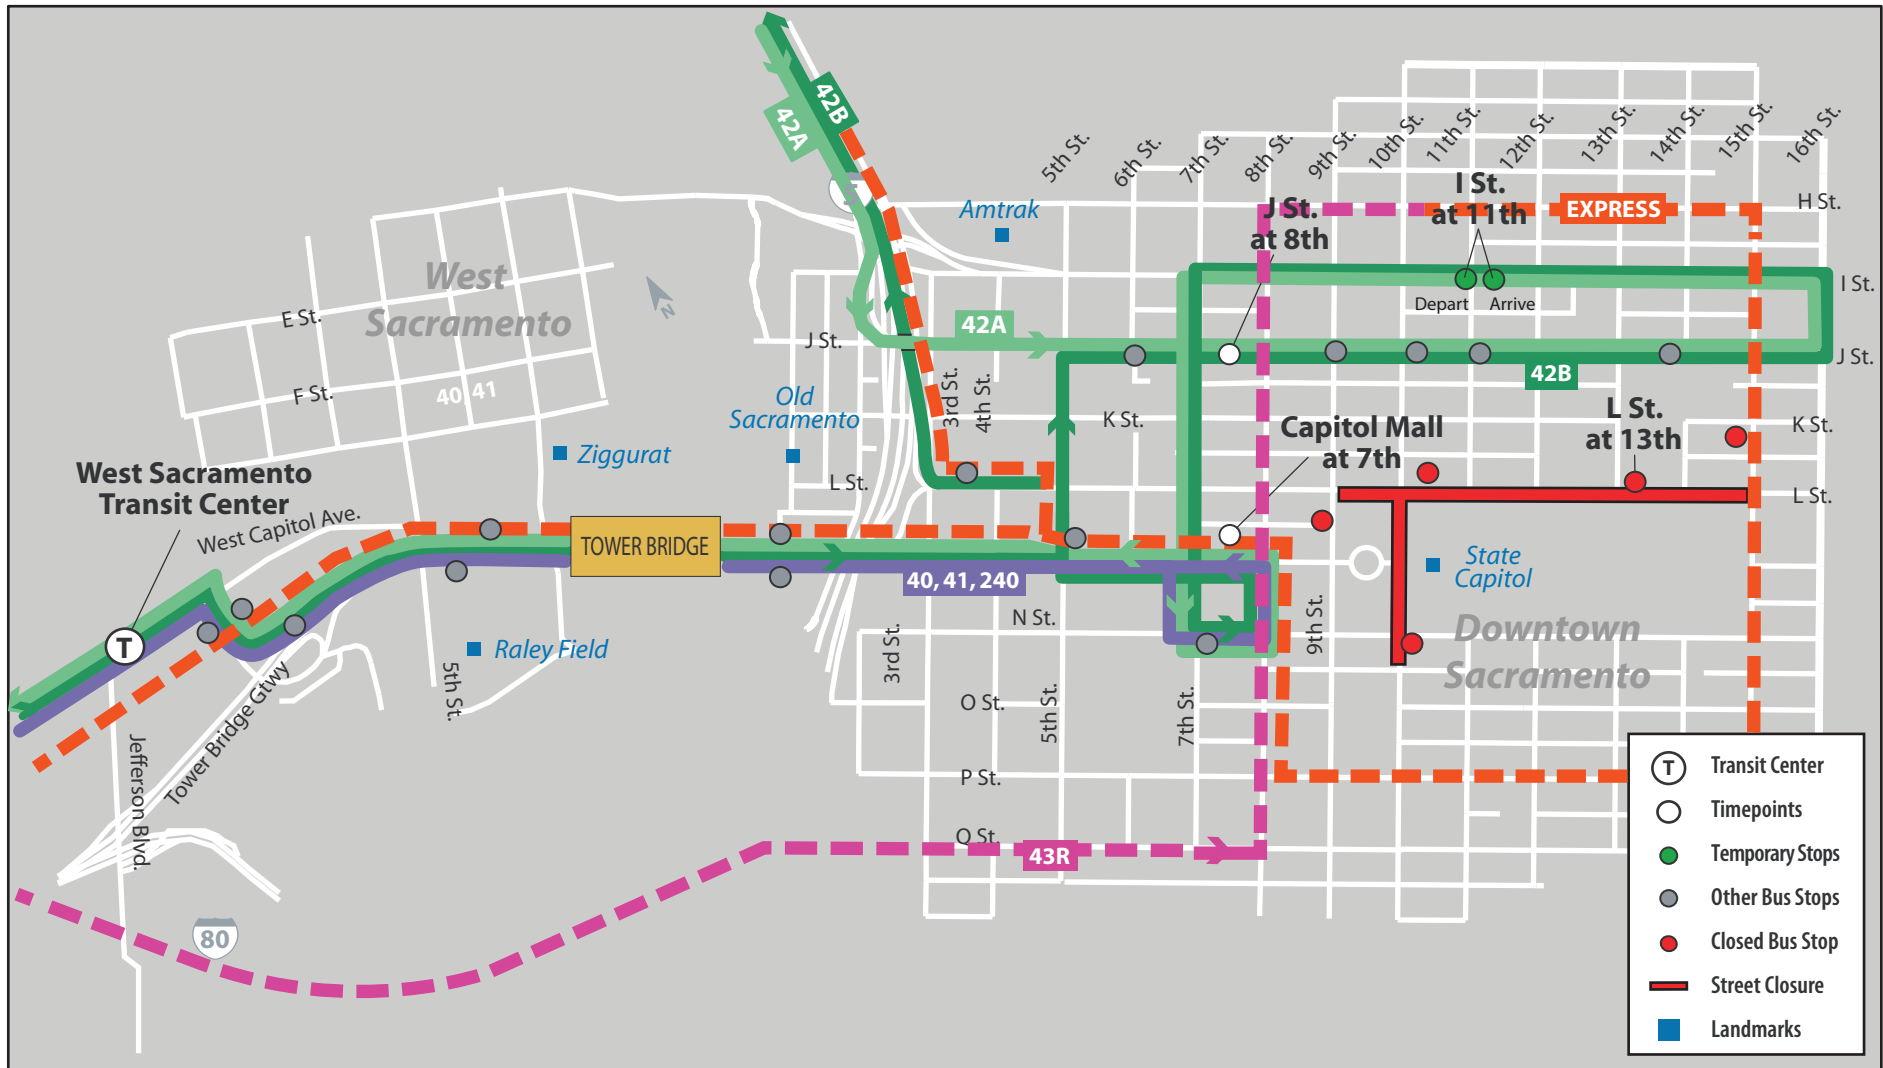

# AMGEN Tour of California

Friday, May 18th, 2018

## Intercity, West Sac, and Commuter Routes | Downtown Sacramento

### IMPORTANT NOTICE

On **Friday, May 18th, 2018** L St. and portions of 10th St. will be closed from **9:00 am till 11:59 pm on Saturday** due to preparations for the **AMGEN Bike Tour**. Due to these closures, Yolobus Routes will be rerouted during the specified time. The affected bus routes include: **Routes 42A/B, 40, 41, 240 and all PM commuter routes**. Please board at I St. & 11th St. or at Capitol Mall at 7th. We apologize for the inconvenience.