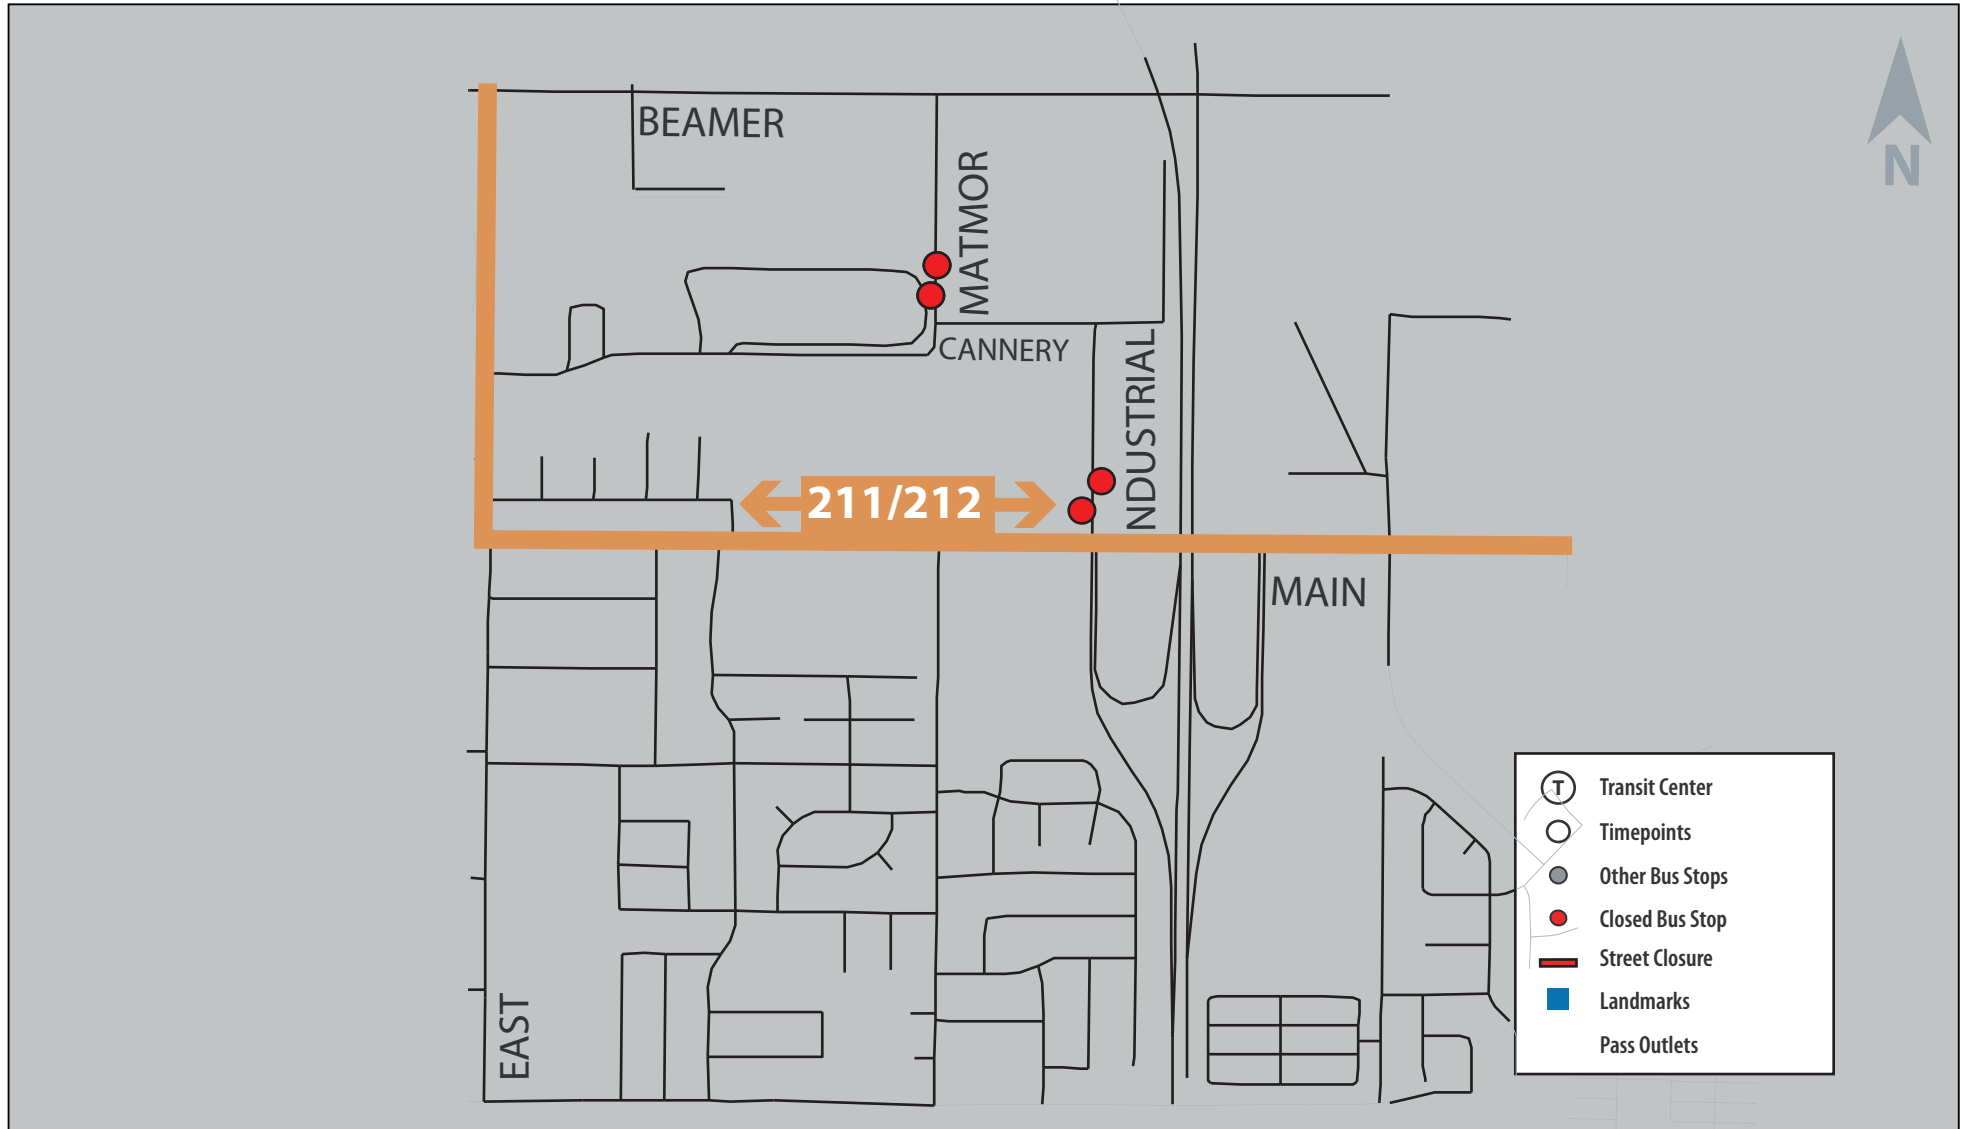

Woodland Slurry Construction

Saturday, June 2nd 2018

Routes 211 & 212 | Woodland

IMPORTANT NOTICE

On Saturday, June 2nd 2018, Cannery Road and sections of Matmor Road and Industrial Way will be closed ALL DAY due to construction. Due to this closure, Yolobus routes 211 and 212 going through this area will be rerouted for the duration of the event. Yolobus will resume normal service on Sunday, June 3rd 2018.

Yolo County Transportation District
350 Industrial Way
Woodland CA 95776
(530) 661-0816