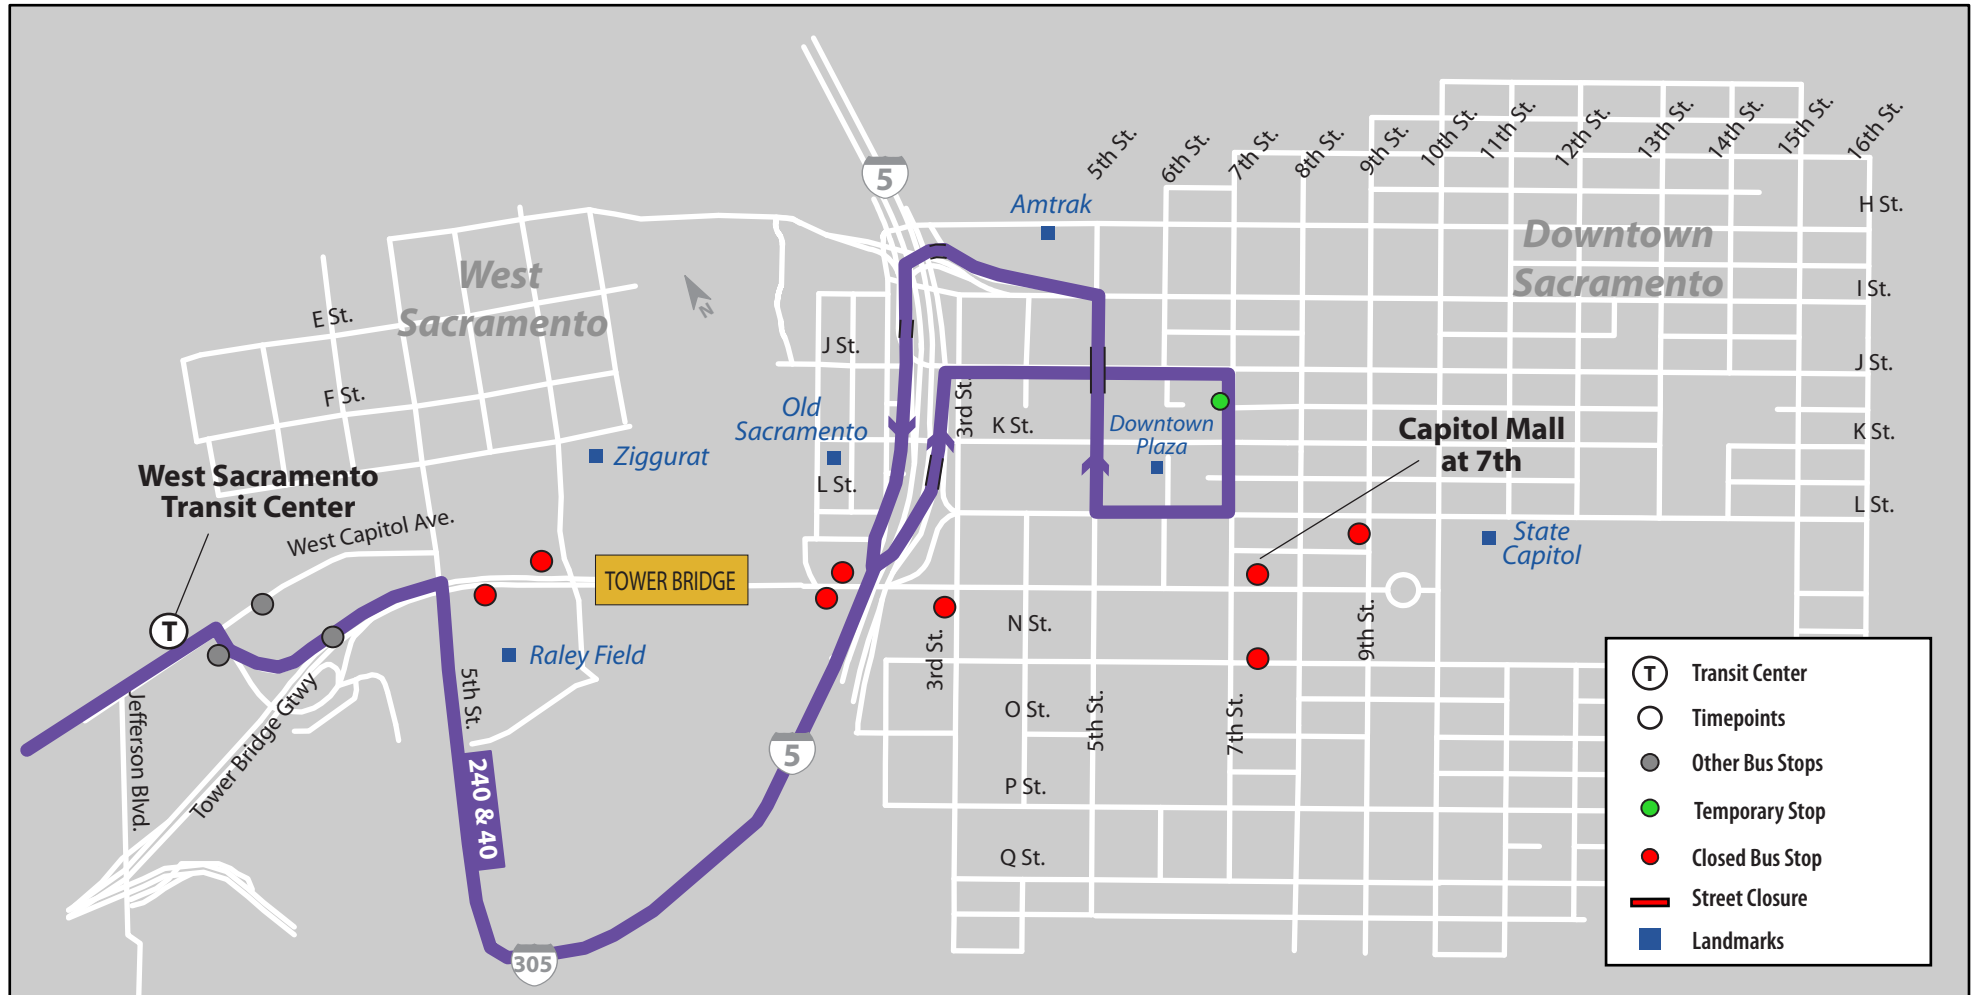

The Color Run

Saturday June 16, 2018

Routes 40 & 240 | Downtown Sacramento

IMPORTANT NOTICE

On **Saturday June 16, 2018** from 6:00 am till 12:00 pm, **Capitol Mall** and the **Tower Bridge** will be closed due to the **Color Run**.

Due to these closures, Yolobus Routes traveling through Downtown Sacramento will be rerouted only during the specified times. The affected bus routes include **Routes 42A/42B, 40, and 240**. Yolobus will resume normal service on **Saturday, June 16th 2018 after 12:00 pm**.

Yolo County Transportation District
350 Industrial Way
Woodland CA 95776
(530) 661-0816