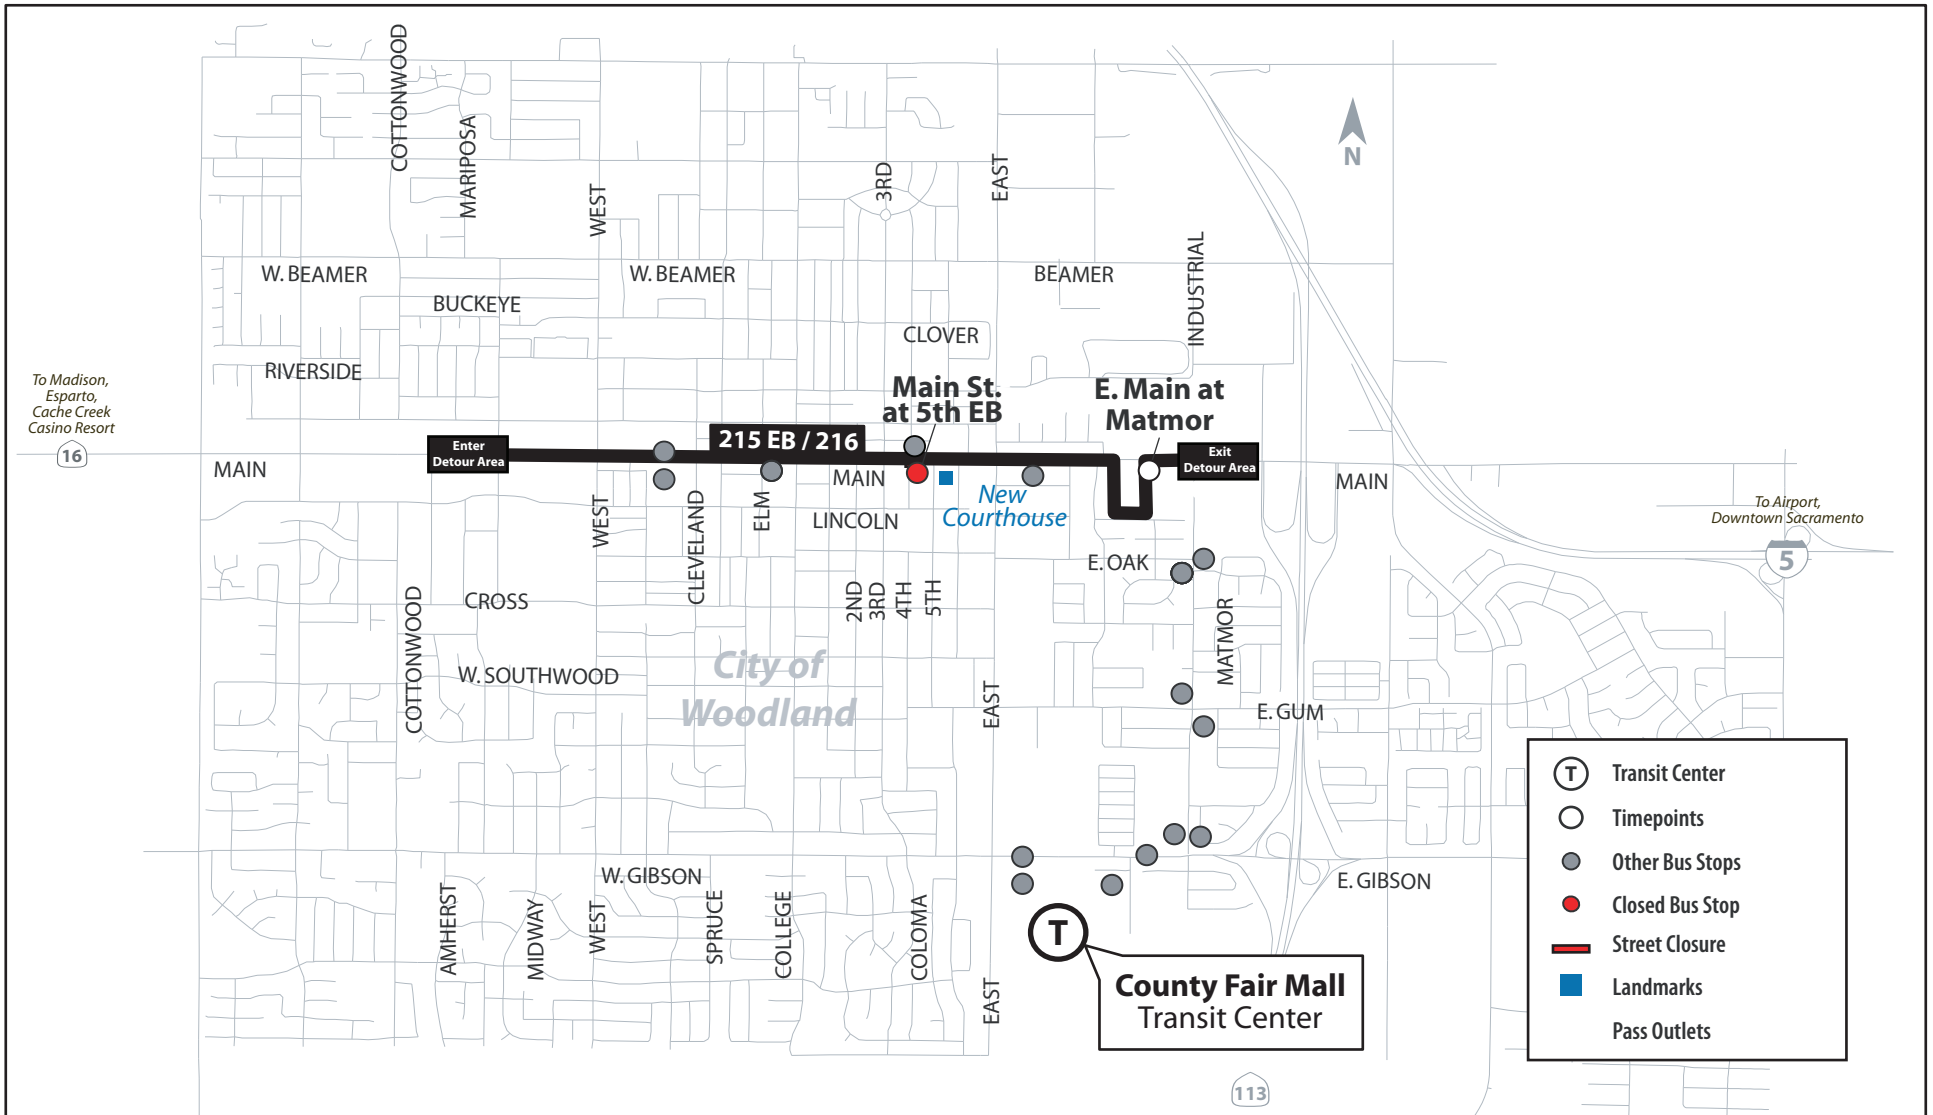

Main at 5th EB PG&E Construction

Monday, July 2nd 2018

Route 215, 216 | Woodland

IMPORTANT NOTICE

On **Monday, July 2, 2018, from 8:00 am until 5:00 pm, the stop at Main Street at 5th Eastbound will be closed** due to PG&E construction. Due to these closures, Yolobus **Routes 215 and 216** will not serve Main St. at 5th EB -- it will be rerouted accordingly. Please board buses using the Main at East stop instead.

Yolo County Transportation District
350 Industrial Way
Woodland CA 95776
(530) 661-0816