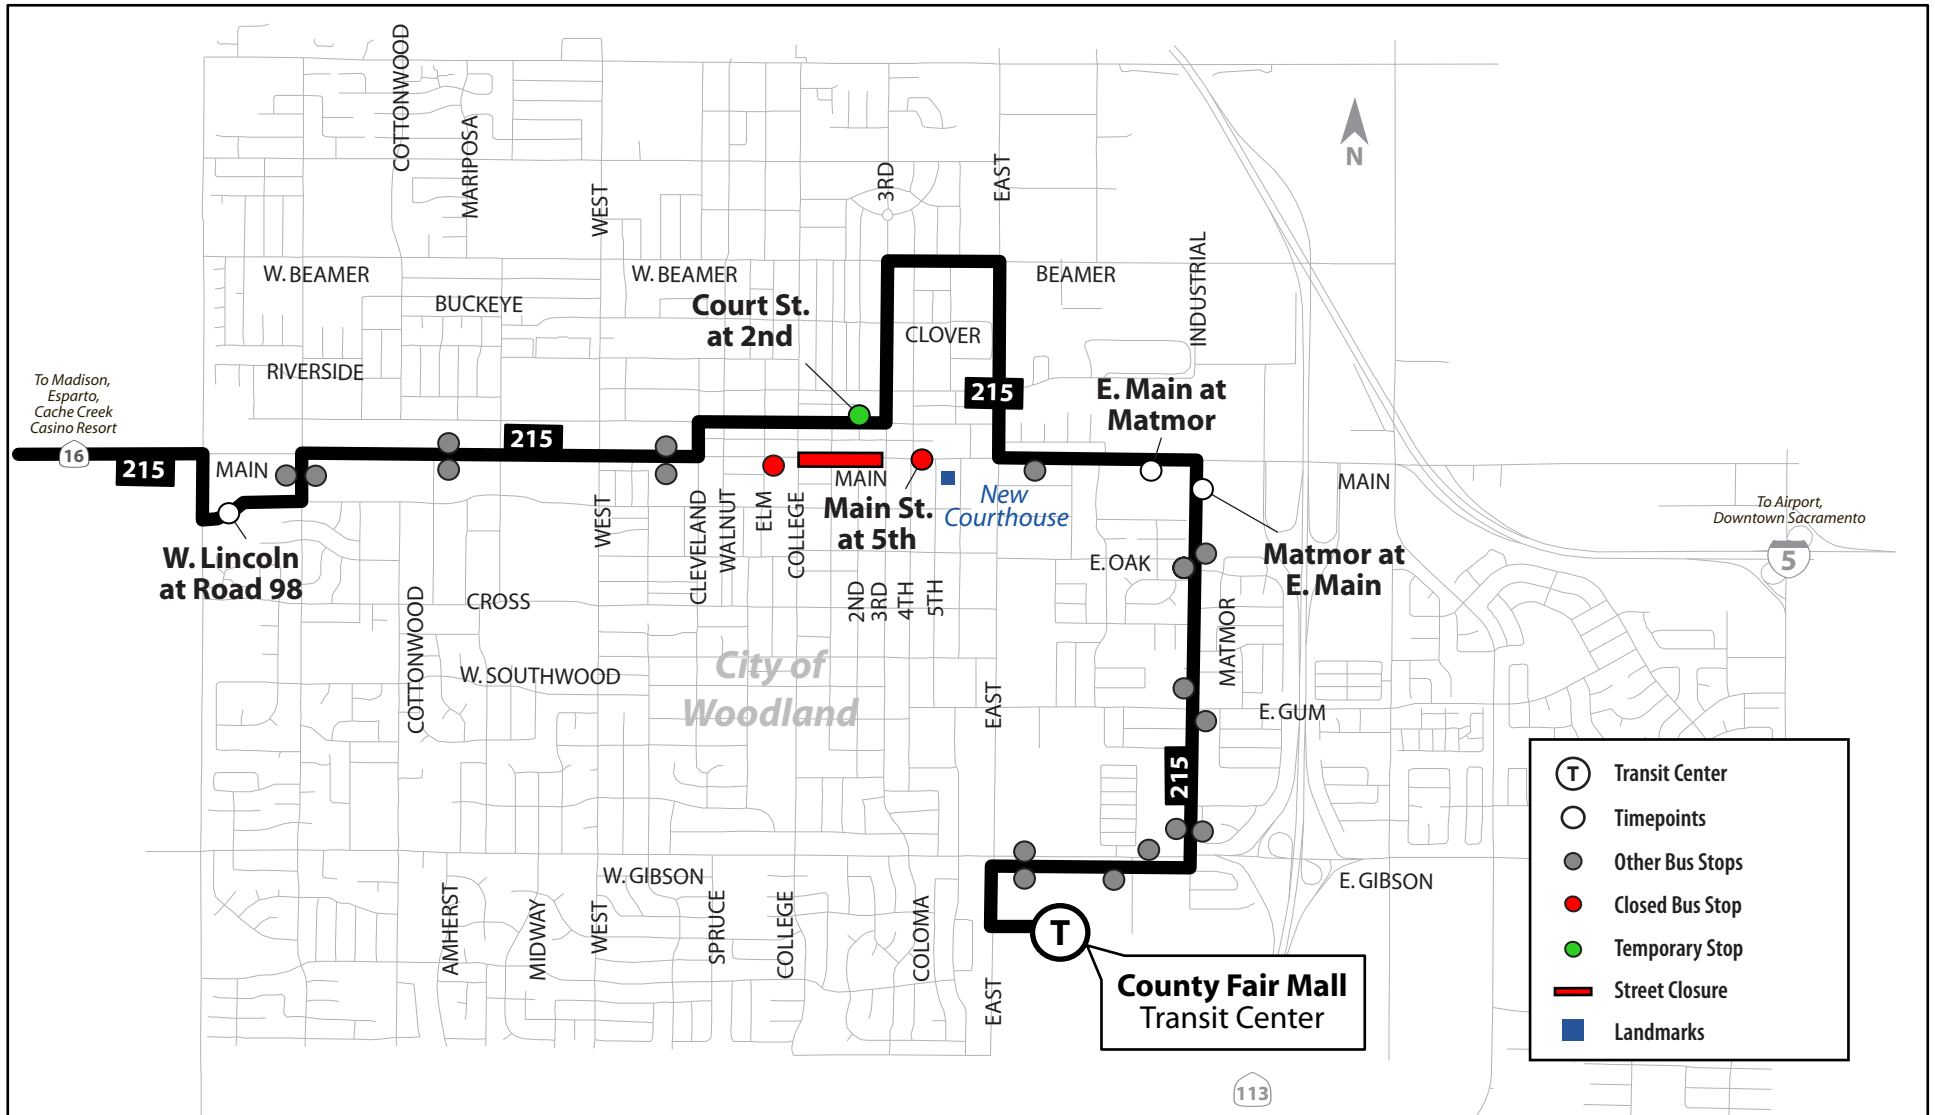

## Route 215 | Woodland

### IMPORTANT NOTICE

On **Saturday, August 11, 2018**, from **6:00 am until 5:00 pm**, **Main Street (between 3rd and College)** will be closed in Woodland due to the Woodland Tomato Festival. Due to these closures, Yolobus **Route 215** will not serve the **Main St. at Elm** and **Main St. at 5th** bus stops during the specified times.