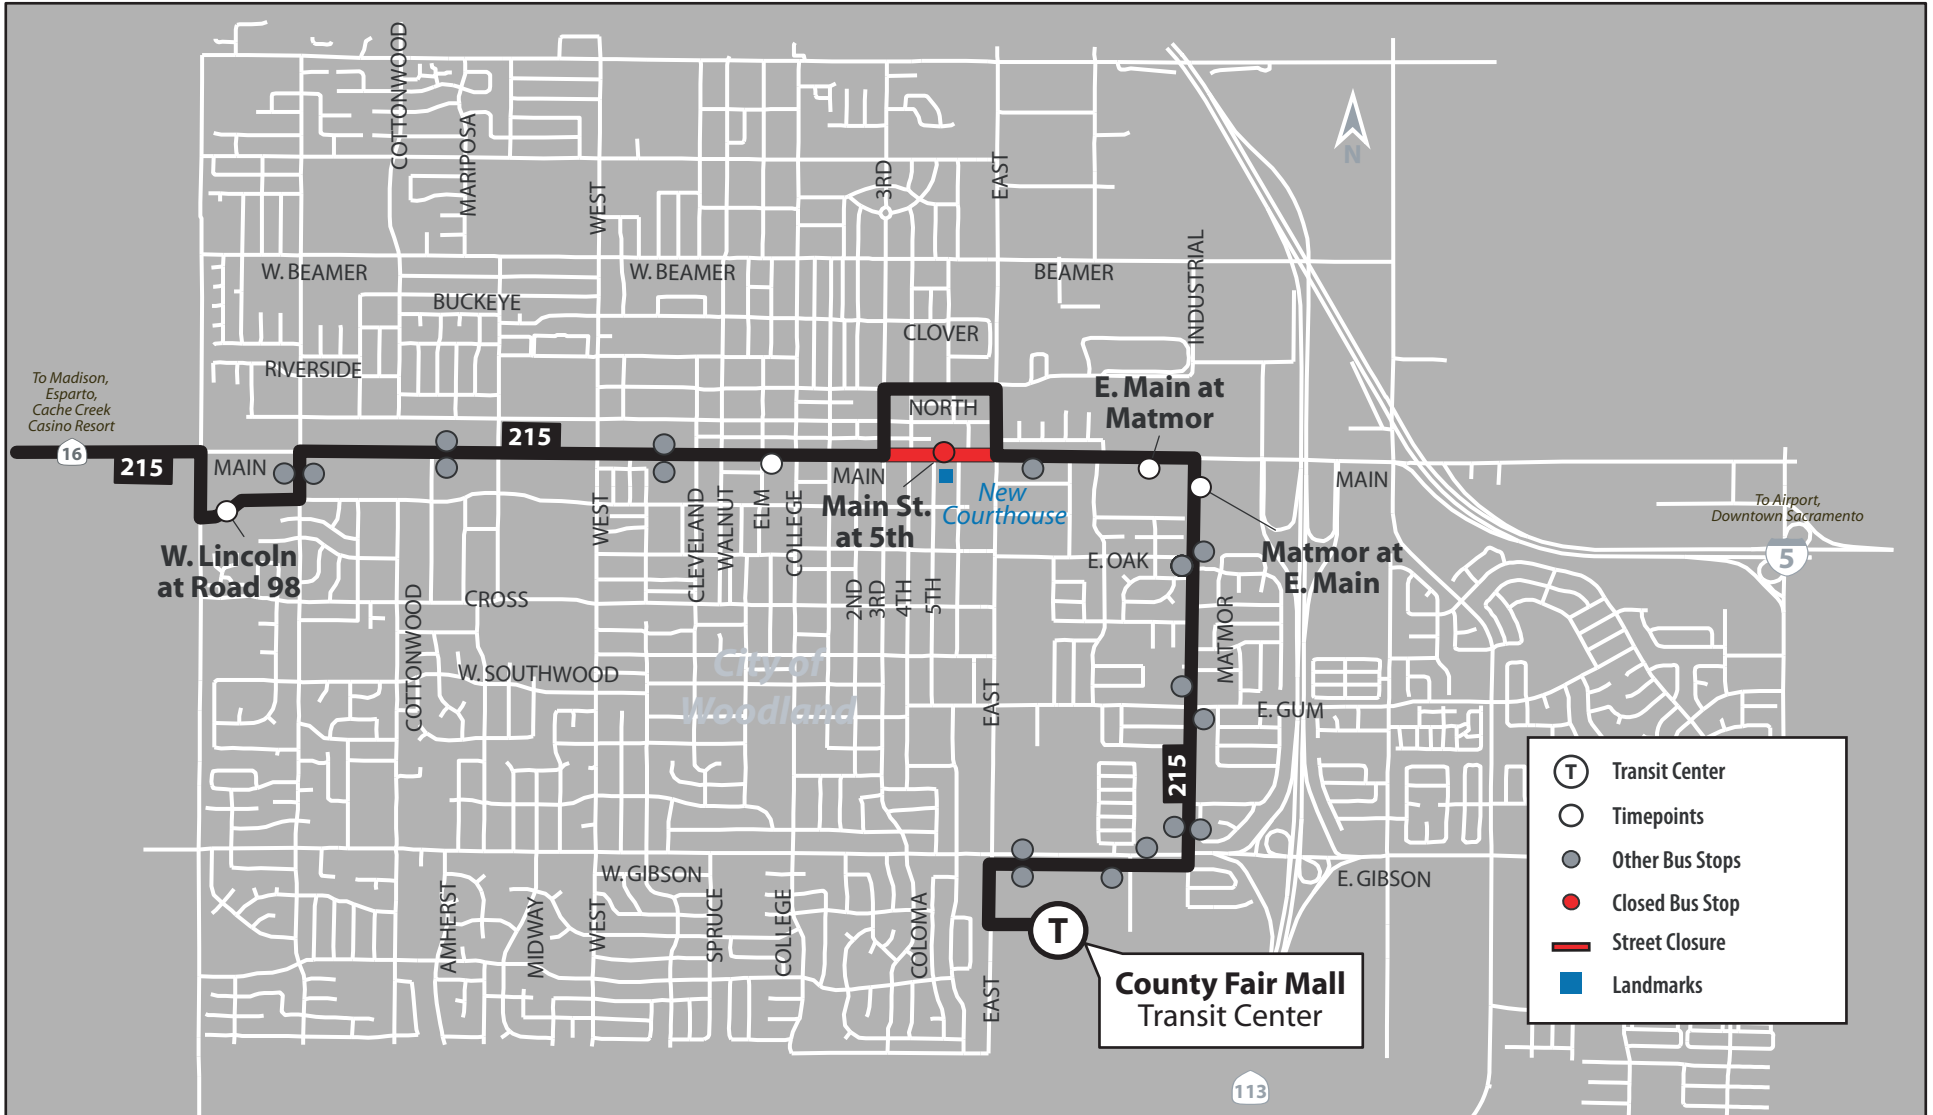

Main Street Construction

Monday, August 27th, 2018

Route 215 | Woodland

IMPORTANT NOTICE

On **Monday, August 27th 2018**, portions of **Main Street will be closed** due to construction. Due to these closures, Yolobus **Route 215** will not serve the **Main St. at 5th** bus stop during the specified times.

Yolo County Transportation District
350 Industrial Way
Woodland CA 95776
(530) 661-0816