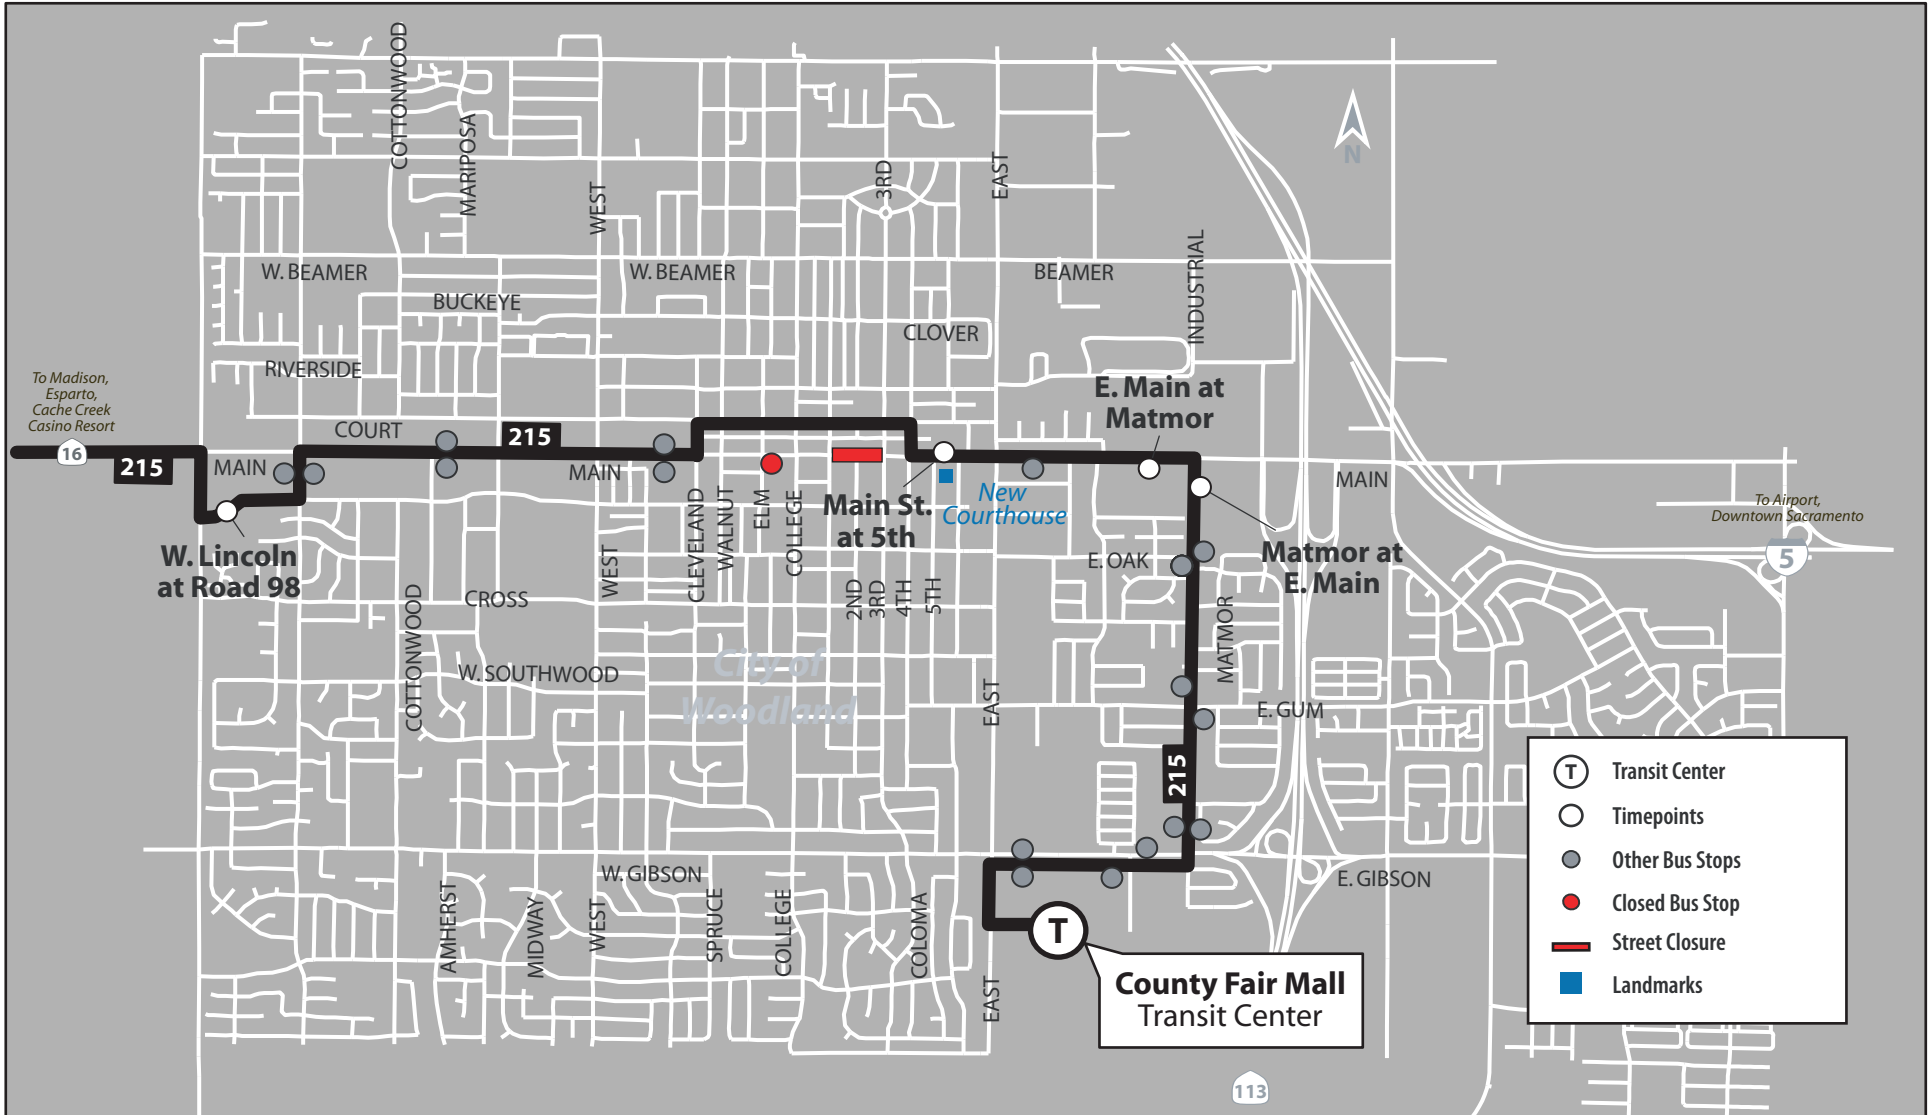

Woodland Stroll Through History

Saturday, September 8th, 2018

Route 215 | Woodland

IMPORTANT NOTICE

On **Saturday, September 8, 2018**, from **7:00 am until 4:00 pm**, **Main Street (between 1st and 3rd Streets)** will be closed in Woodland due to the Woodland Stroll Through History. Due to these closures, Yolobus **Route 215** will not serve the **Main St. at Elm** bus stop during the specified times.

Yolo County Transportation District
350 Industrial Way
Woodland CA 95776
(530) 661-0816