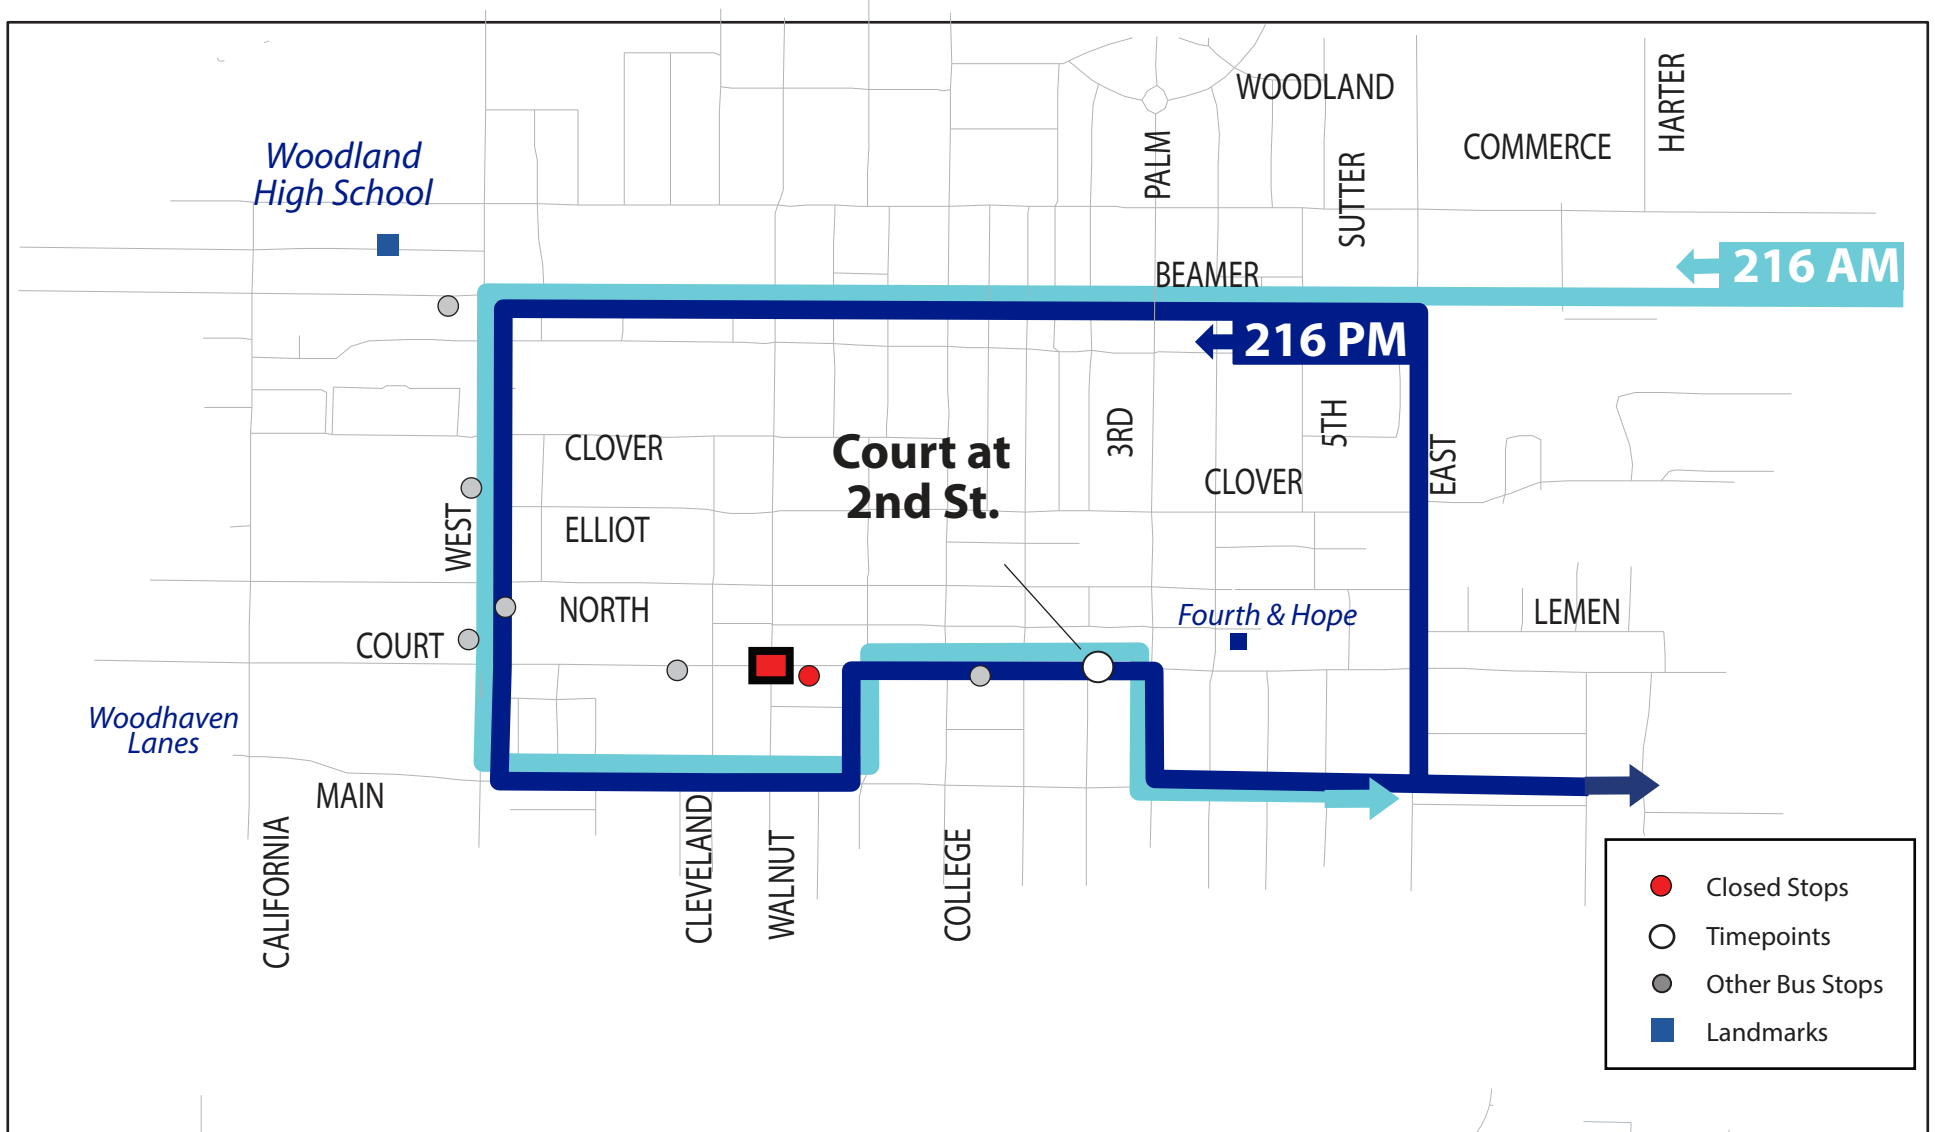

# Court & Walnut Intersection Construction

Wednesday, October 17, 2018

## Route 216 | Woodland

### IMPORTANT NOTICE

On **Friday, October 19th 2018** the **Court and Walnut intersection** will be closed from **7 am until 5 pm** due to construction. Due to these closures, Yolobus **Route 216** will not serve its usual route during the specified times at the specified area.