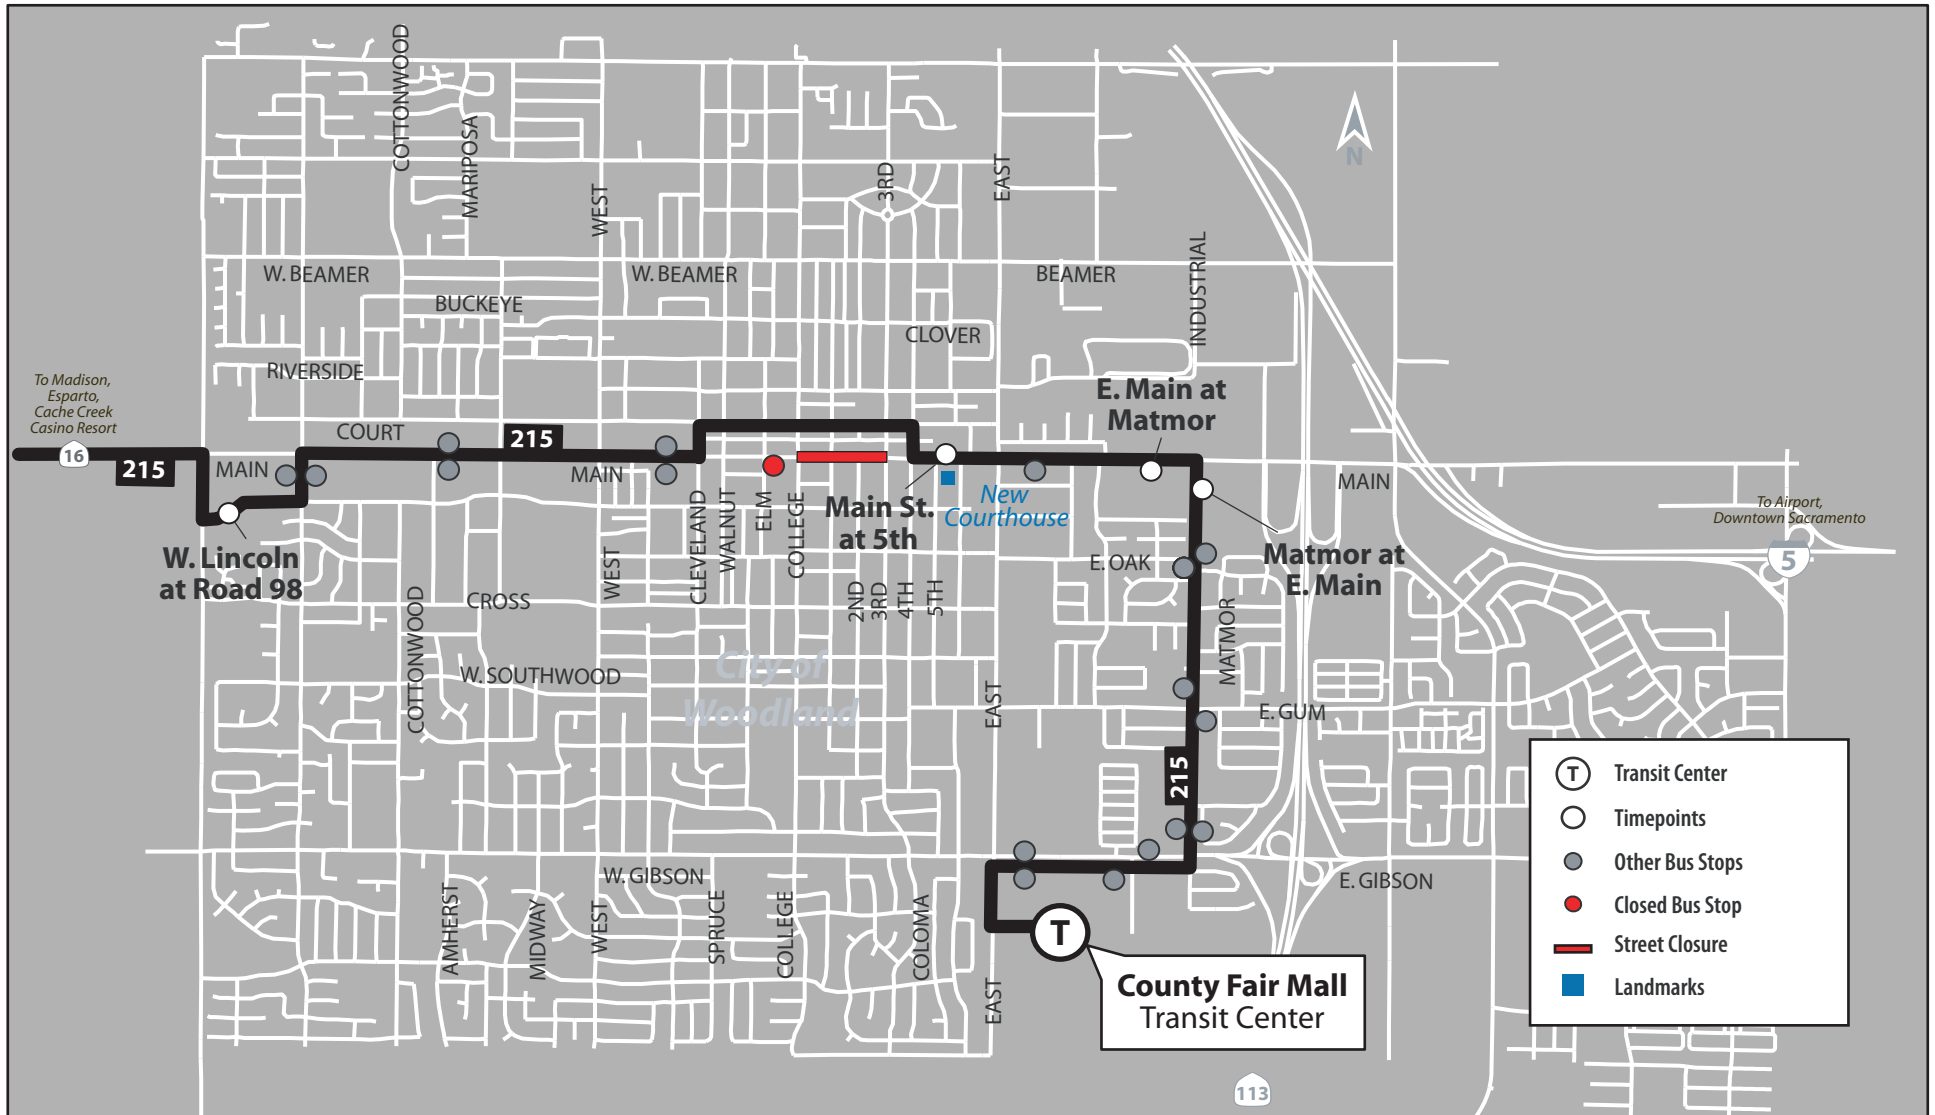

Trick or Treat on Main Street

Friday, October 26th, 2018

Route 215 | Woodland

IMPORTANT NOTICE

On **Friday, October 26, 2018**, from **1:00 pm until 6:00 pm**, **Main Street (between College and 3rd streets)** will be closed in Woodland due to the Trick or Treat on Main Street event. Due to these closures, Yolobus **Route 215** will not serve the **Main St. at Elm** bus stop during the specified times.

Yolo County Transportation District
350 Industrial Way
Woodland CA 95776
(530) 661-0816