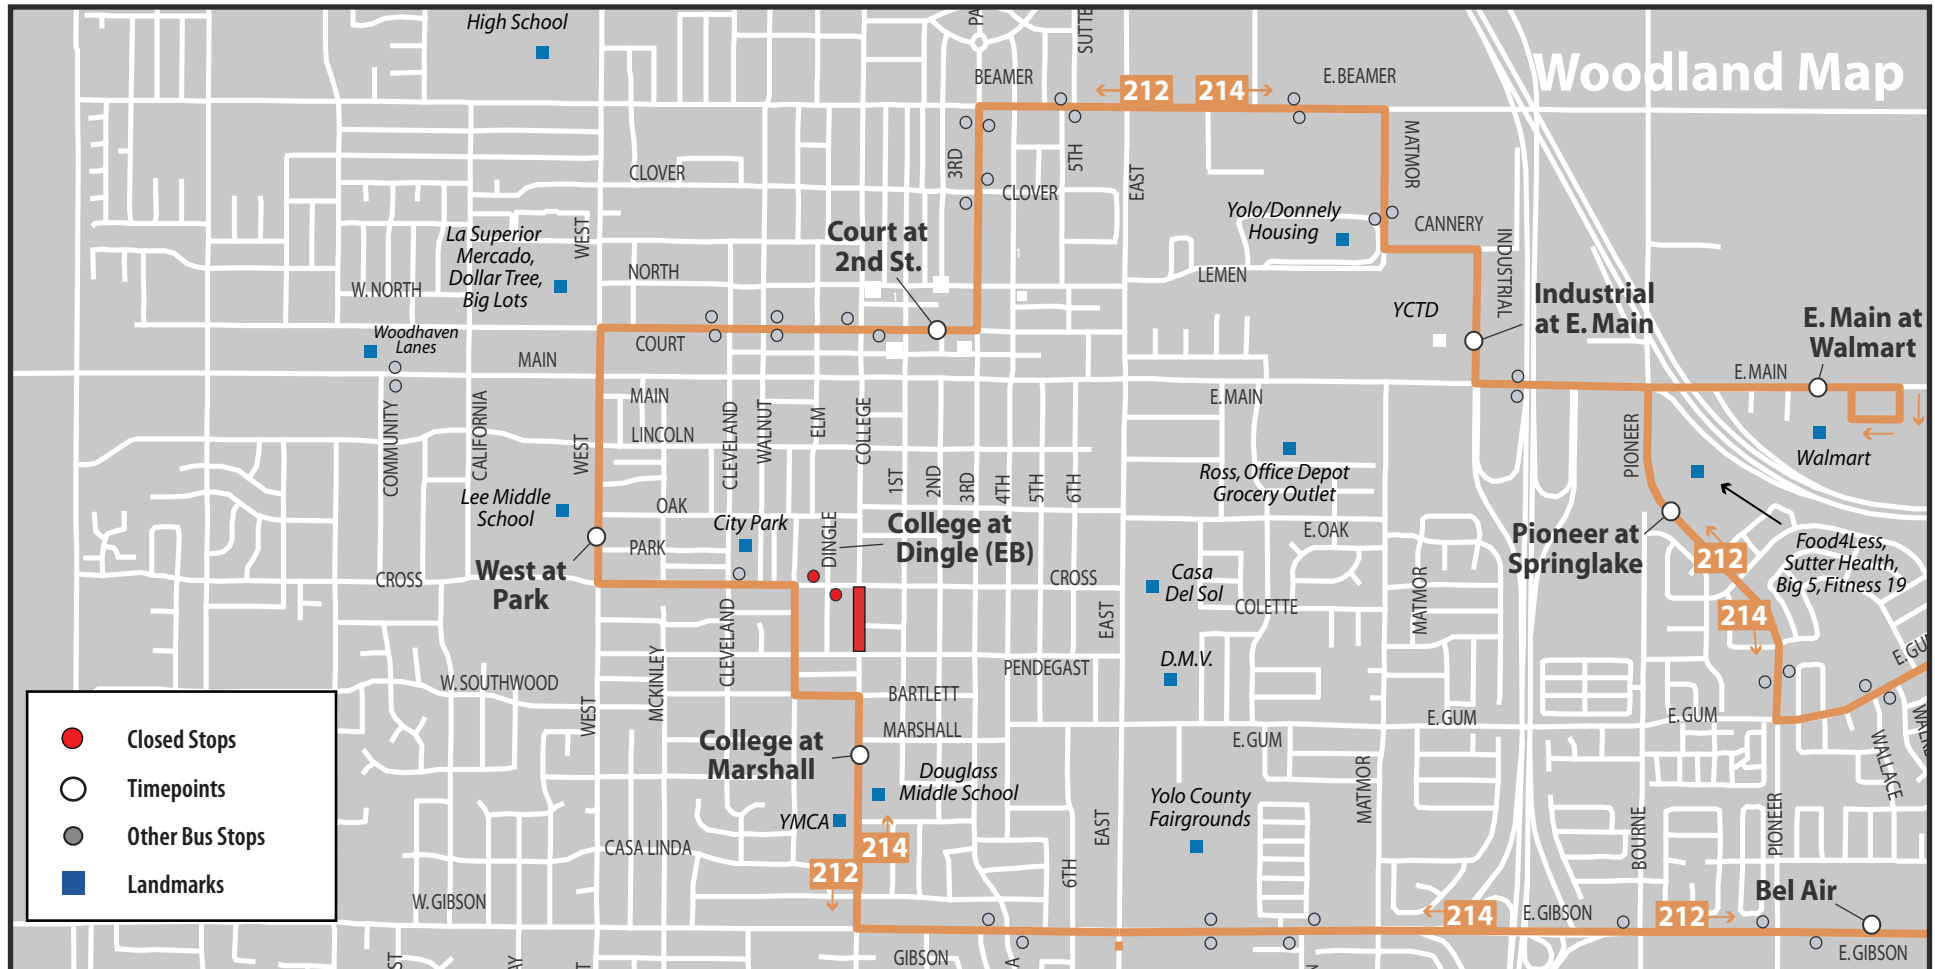

Woodland College Street Construction

Monday, October 29th 2018

Route 212 and 214 | Woodland

IMPORTANT NOTICE

On **Monday, October 29th 2018 College Street** (between Cross and Pendegast) **will be closed from 8 am until 2:30 pm** due to construction. Due to these closures, Yolobus **Routes 212 and 214** will not serve its usual route during the specified times at the specified area.

Yolo County Transportation District

350 Industrial Way

Woodland CA 95776

(530) 661-0816