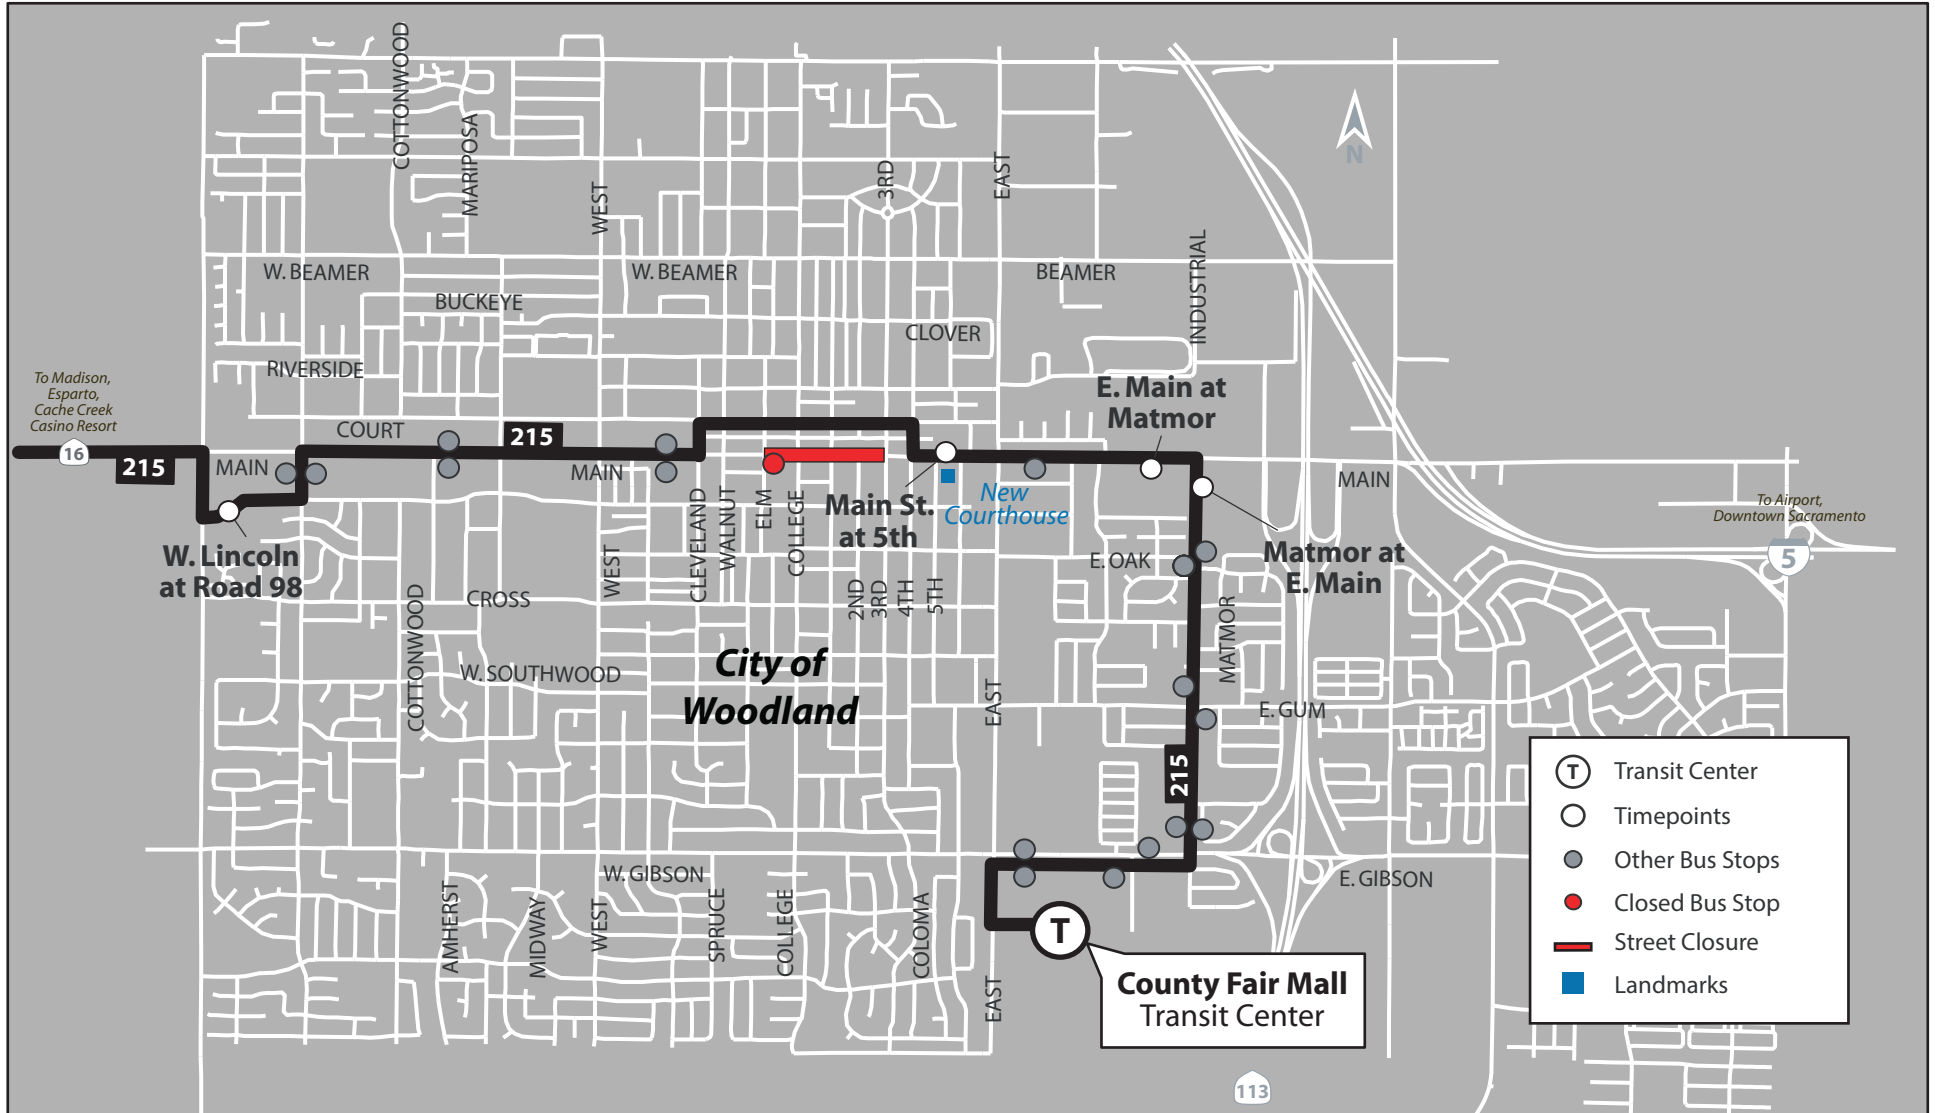

Tree Lighting & Carriage Rides 2018

Friday, December 7th, 2018

Route 215 | Woodland

IMPORTANT NOTICE

On **Friday, December 7th, 2018**, from **4:00 pm until 10:00 pm**, **Main Street (between Elm St. and 3rd St.)** will be closed in Woodland due to the Tree Lighting & Carriage Rides event. Due to these closures, Yolobus **Route 215** will not serve the **Main St. at Elm** bus stop during the specified times.

Yolo County Transportation District
350 Industrial Way
Woodland CA 95776
(530) 661-0816