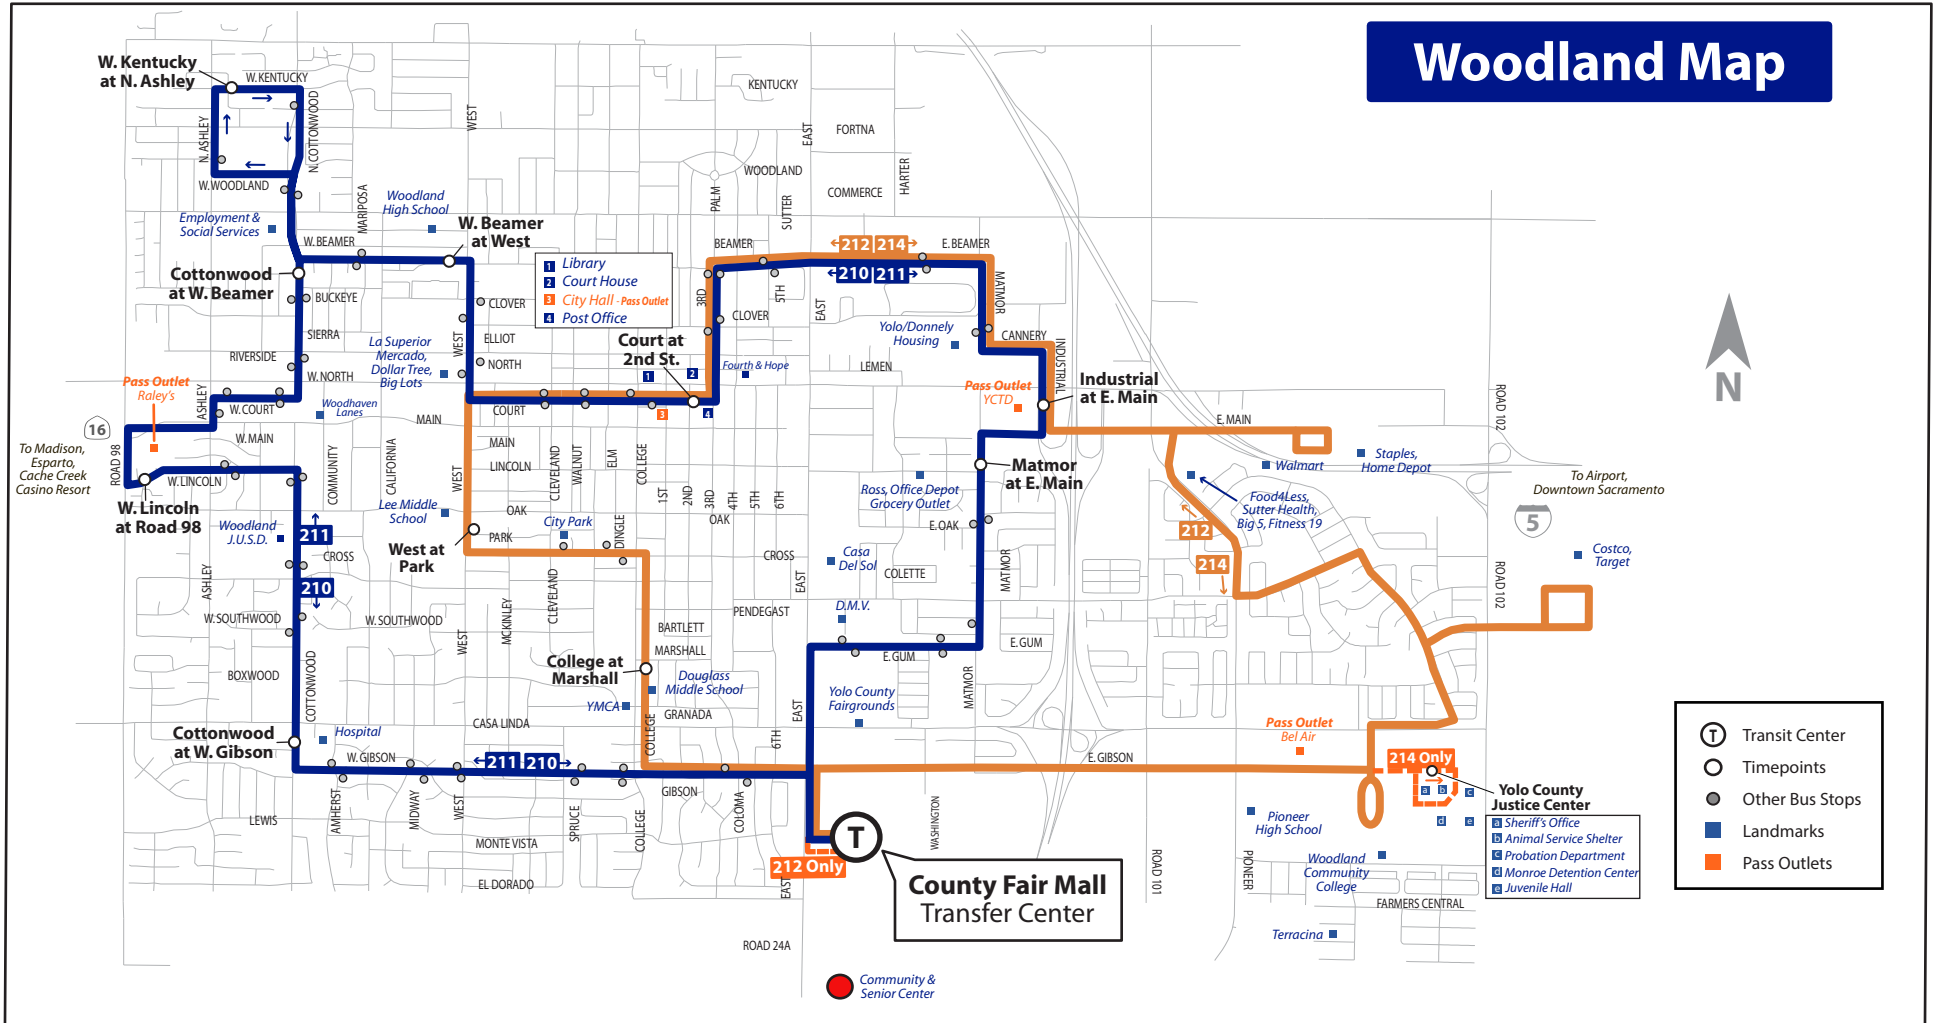

Detour: Routes 210, 211, & 212

Monday, January 14th, 2019

Detour | Woodland Local

From Monday, January 14th, 2019, the Woodland Community & Senior Center will be closed due to construction. Yolobus will resume normal service on Tuesday, January 14th, 2019.

Yolo County Transportation District
 350 Industrial Way
 Woodland CA 95776
 (530) 661-0816