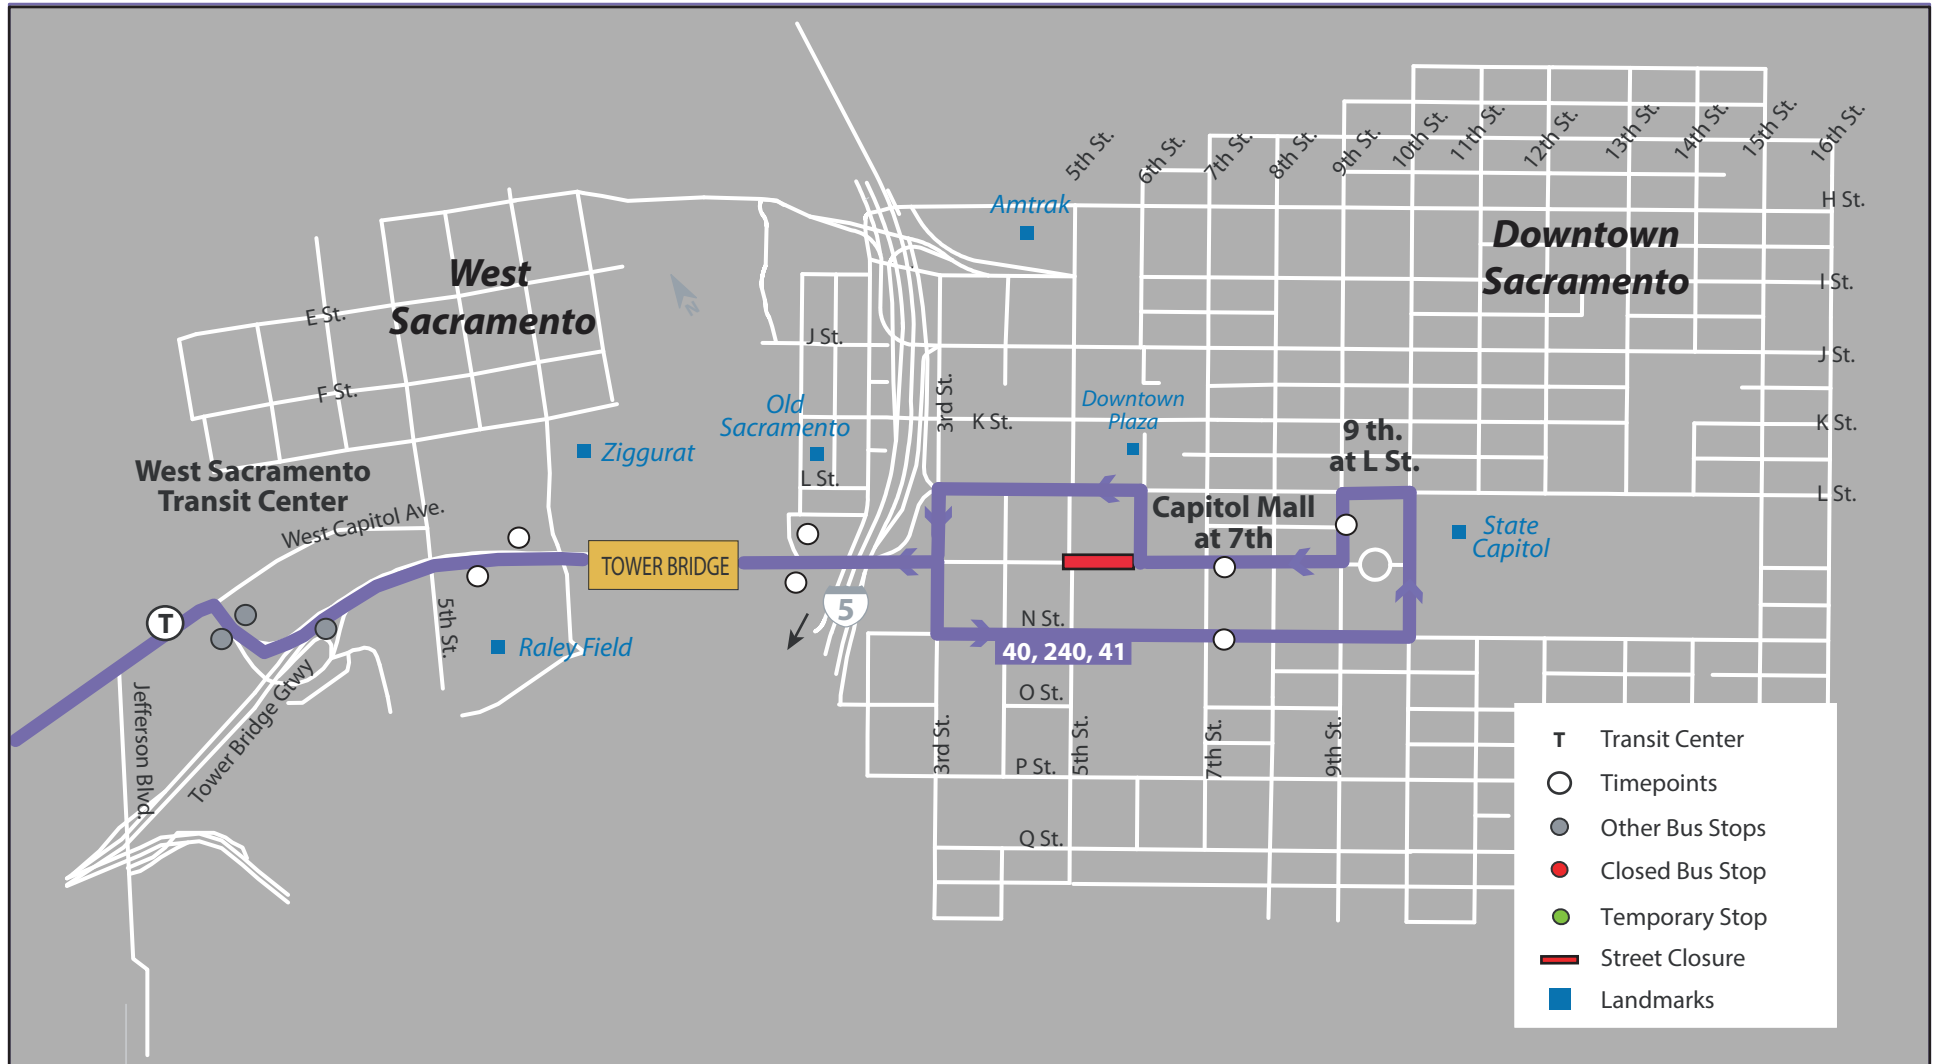

Sacramento Sip and See

Friday, April 5th 2019

Routes 40, 41, and 240 | Downtown Sacramento

IMPORTANT NOTICE

On **Friday, April 5th from 2:00 PM until 11:59 pm**, Capitol Mall (between 5th and 6th St.) will be closed for the Sacramento Sip and See. Due to the closure, Yolobus Routes going through Capitol Mall will be rerouted at the specified times. Yolobus will resume normal service on Saturday, April 6th.

Yolo County Transportation District
350 Industrial Way
Woodland CA 95776
(530) 661-0816