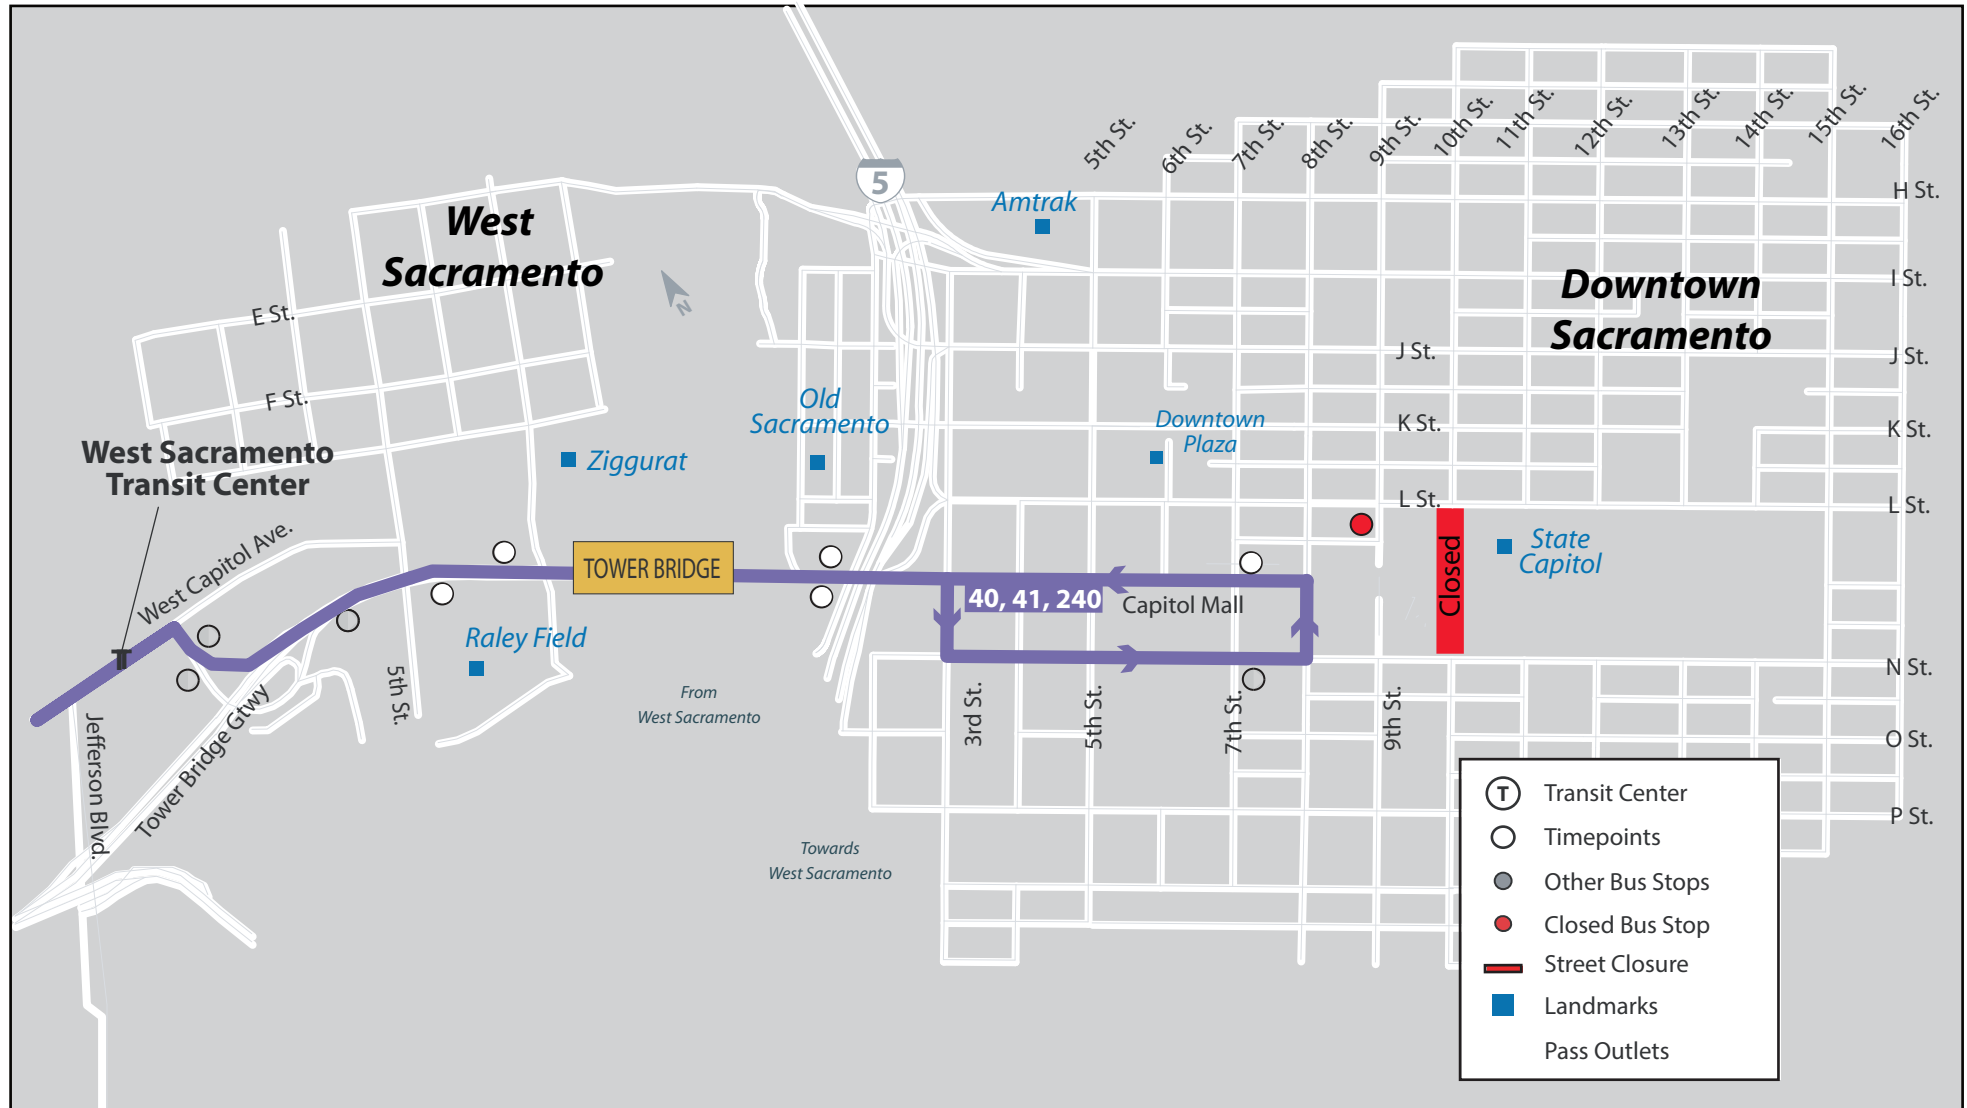

Time Done Advocacy Day

Tuesday June 11th, 2019

Routes 240 & 40 | West Sacramento

IMPORTANT NOTICE

On Tuesday, June 11th 2019, until 8:00 pm, 10th St. between N and L Streets will be closed. Due to these closures, Yolobus Routes traveling through Downtown Sacramento will be rerouted only during the specified times. The affected bus routes include Routes 42A, 42B, 40, 41, 240, 39PM, Davis PM and Woodland PM Express Routes. Yolobus will resume normal service after 8:00 pm on Tuesday, June 11th 2019.

Yolo County Transportation District
350 Industrial Way
Woodland CA 95776
(530) 661-0816