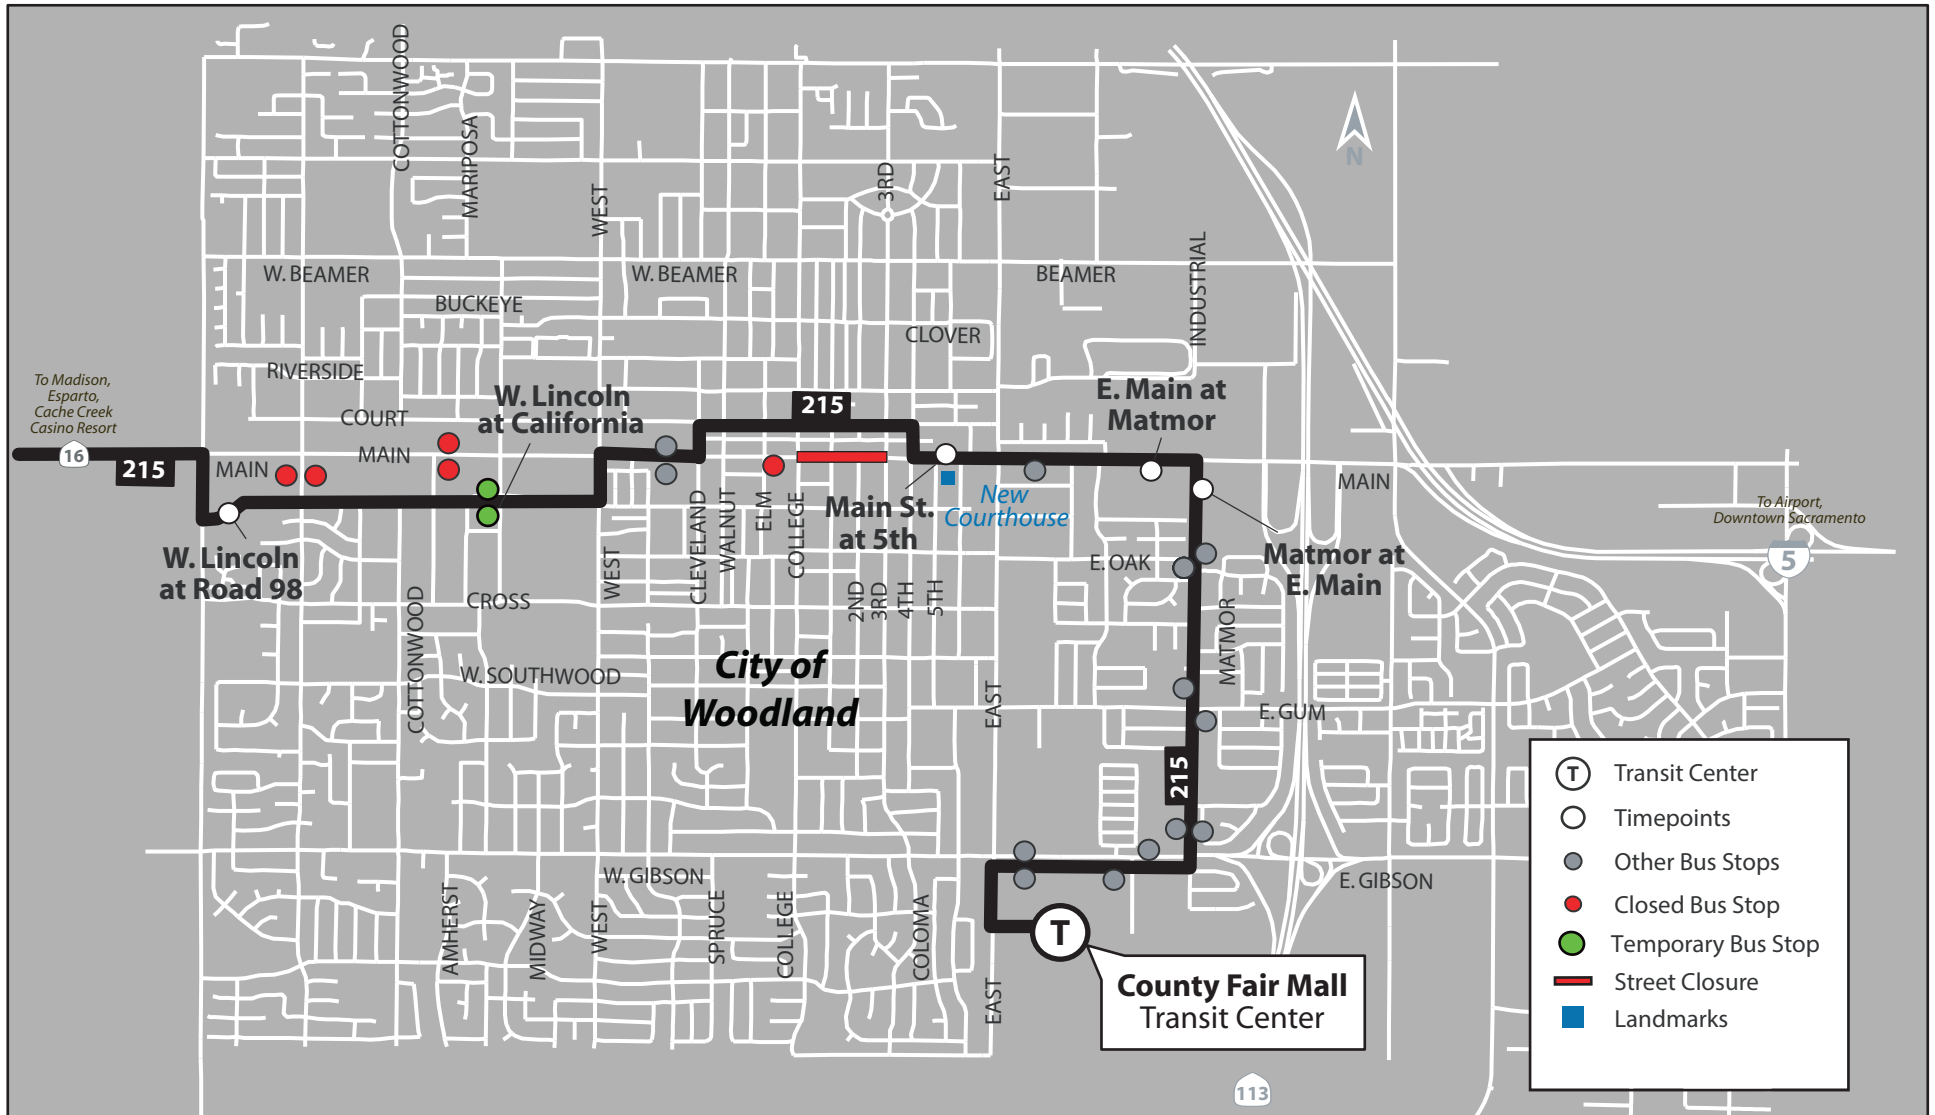

Trick or Treat on Main Street

Saturday, October 26th, 2019

Route 215 | Woodland

IMPORTANT NOTICE

On **Saturday, October 26, 2019**, from **1:00 pm until 7:00 pm**, **Main Street (between College and 3rd streets)** will be closed in Woodland due to the Trick or Treat on Main Street event. Due to these closures, Yolobus **Route 215** traveling through Main St. will be rerouted during the specified times. Yolobus will resume normal service after 7:00pm.

Yolo County Transportation District

350 Industrial Way
Woodland CA 95776
(530) 666-2877