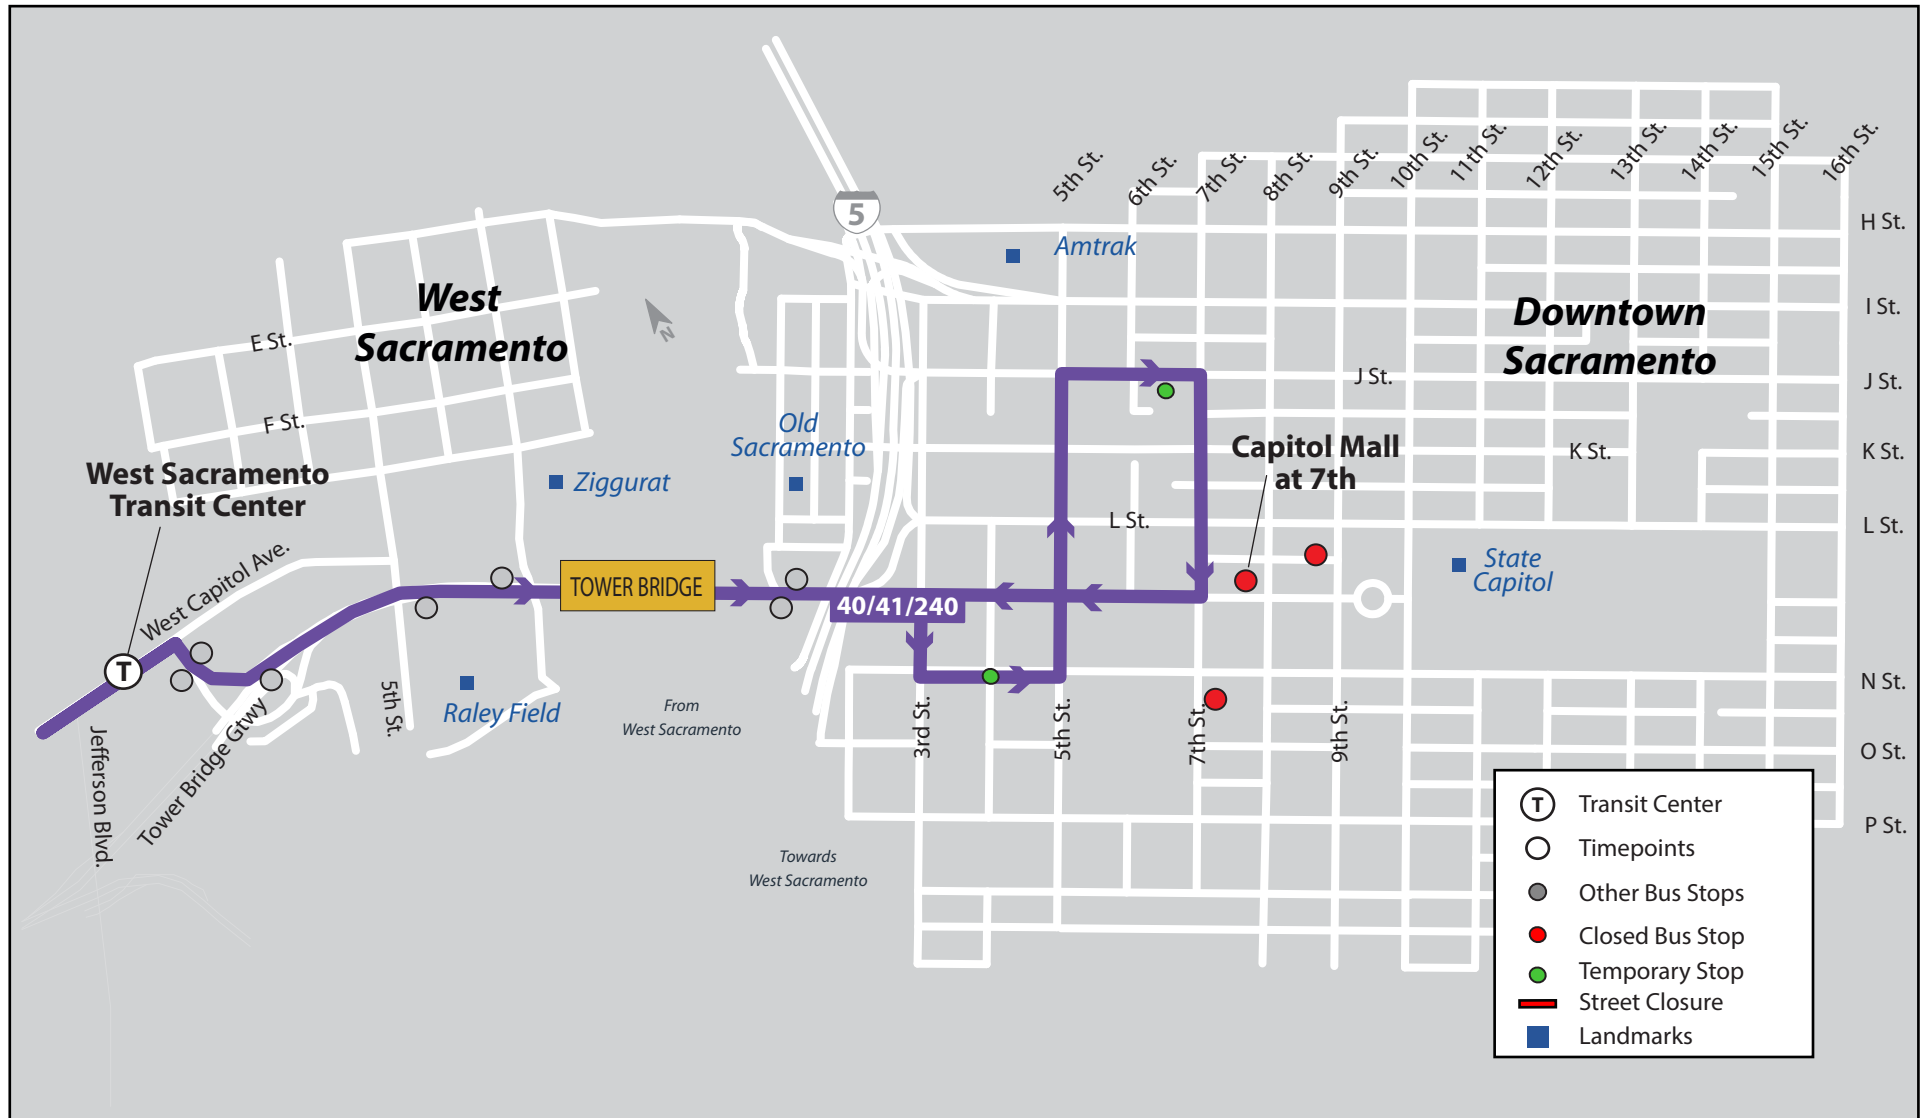

# California International Marathon

Friday, December 6th through Sunday, December 8th 2019

## Routes 40, 41 & 240 | West Sacramento

### IMPORTANT NOTICE

On **Friday, December 6th 2019 from 8:00 am through Sunday, December 8th 2019 until 5:00 pm**, **Capitol Mall** (between 8th and 10th St.), **9th St.** (between L and N St.), **L Street** (between 8th and 15th St.), and **N Street** (between 7th and 15th St.) will be closed for the 2019 California International Marathon. Due to this closure, Yolobus Routes will be rerouted during the specified time. The affected bus routes include **40, 41, and 240 Local**.