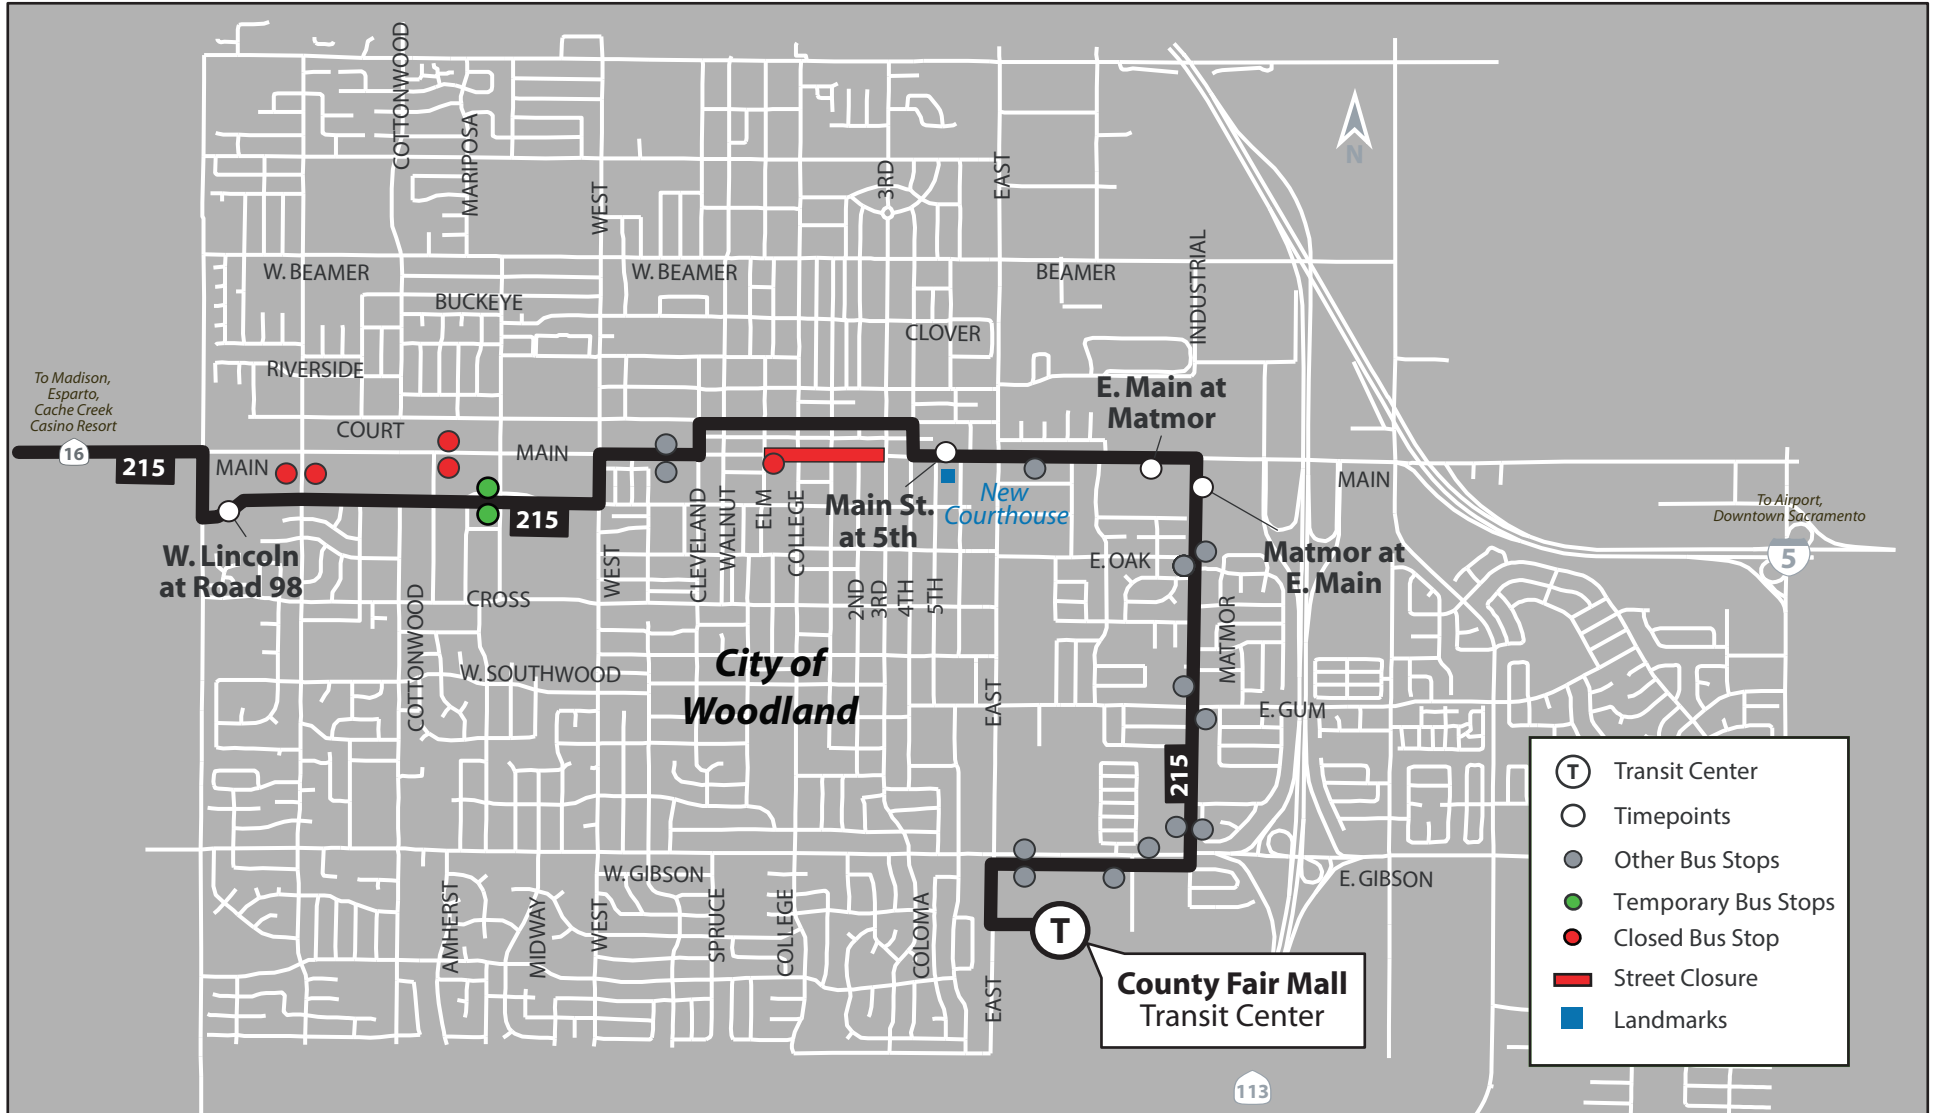

Tree Lighting & Carriage Rides 2019

Friday, December 13th, 2019

Route 215 | Woodland

IMPORTANT NOTICE

On **Friday, December 13th, 2019**, from **3:00 pm until 11:00 pm**, **Main Street (between Elm St. and 3rd St.)** will be closed in Woodland due to the Tree Lighting & Carriage Rides event. Due to these closures, Yolobus **Route 215** will not serve the **Main St.** bus stops during the specified times.

Yolo County Transportation District
350 Industrial Way
Woodland CA 95776
(530) 666-2877