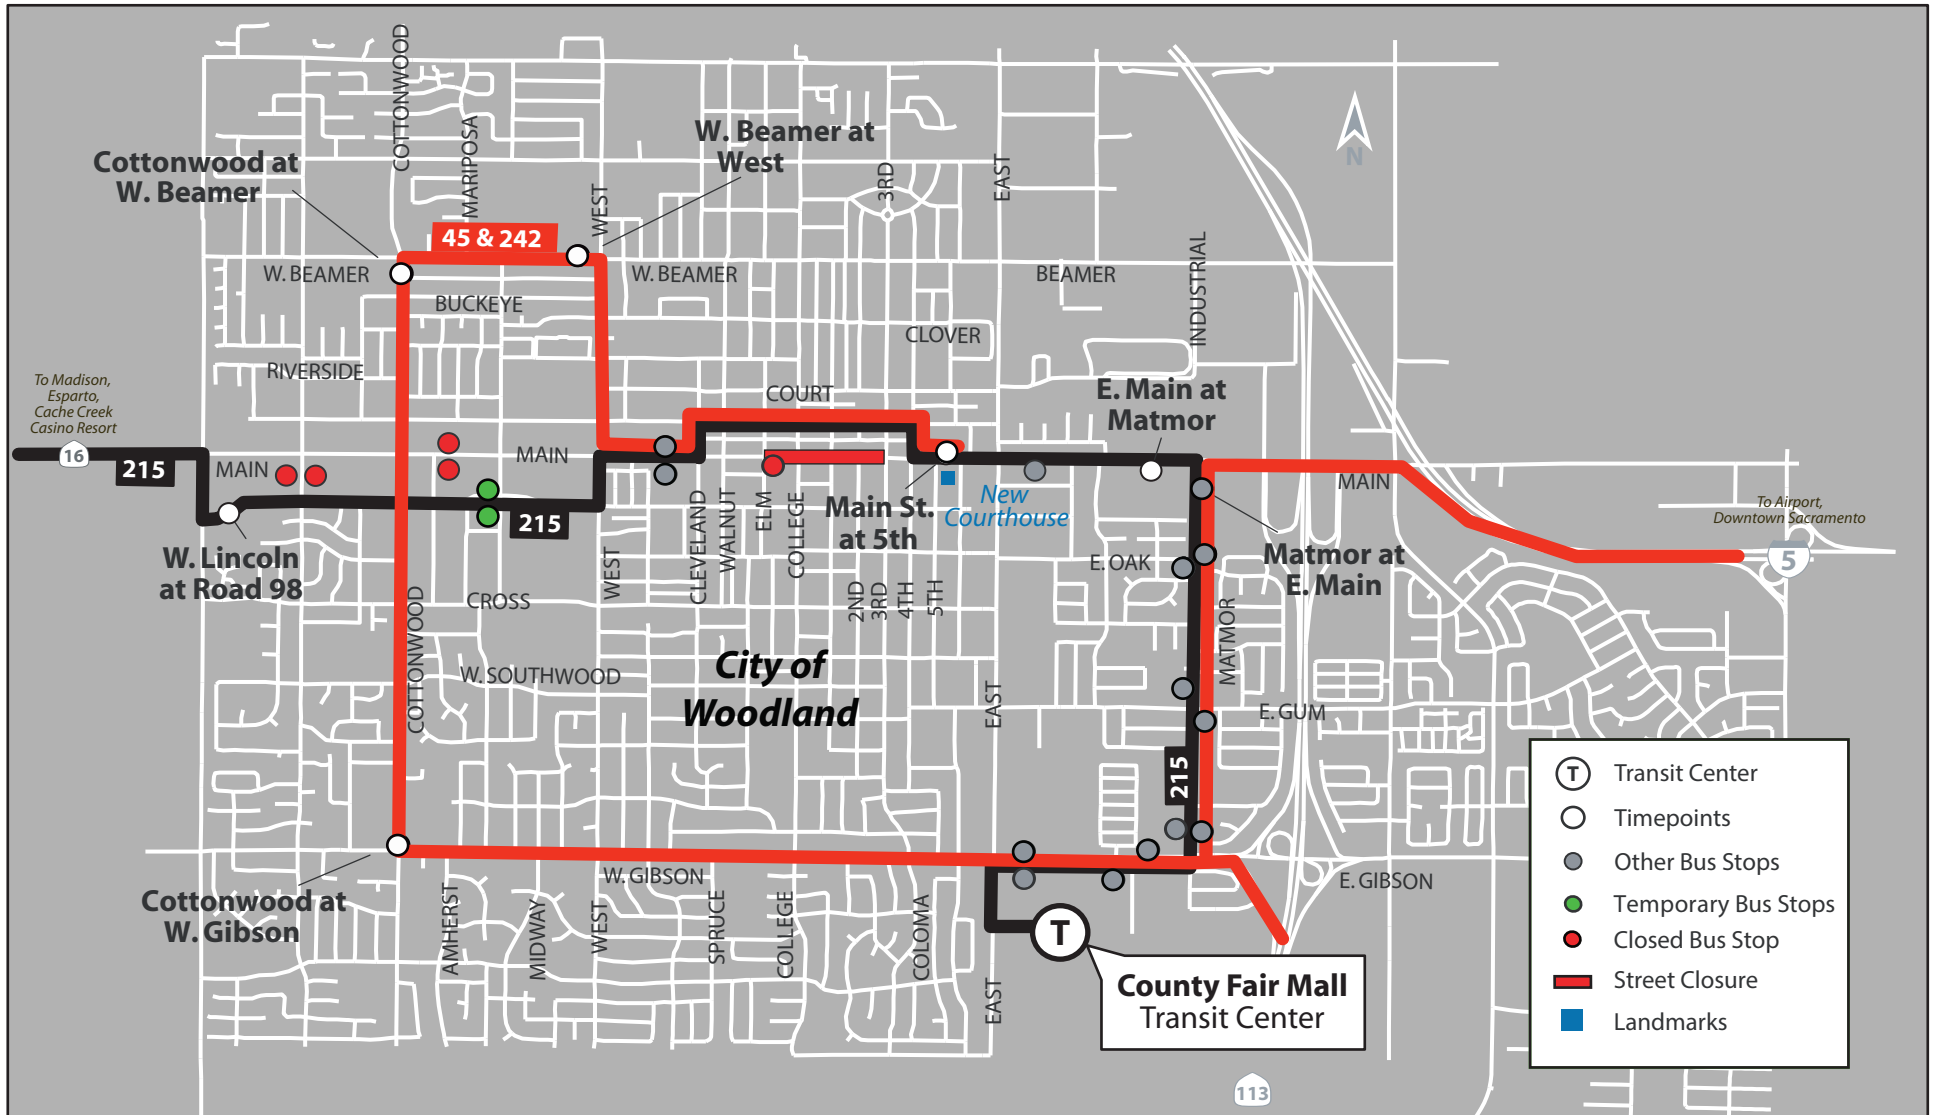

Tree Lighting & Carriage Rides 2019

Friday, December 13th, 2019

Route 45PM, 215, 242 PM | Woodland

IMPORTANT NOTICE

On **Friday, December 13th, 2019**, from **3:00 pm until 11:00 pm**, **Main Street (between Elm St. and 3rd St.)** will be closed in Woodland due to the Tree Lighting & Carriage Rides event. Due to these closures, Yolobus **Route 215** will not serve the **Main St.** bus stops during the specified times.

Yolo County Transportation District
350 Industrial Way
Woodland CA 95776
(530) 666-2877